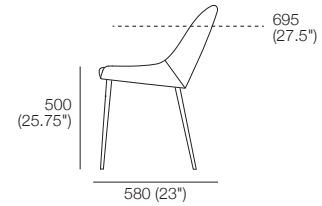

K I N G

DT2022069-V1

kingliving.com

Quay Indoor Chairs | Stools

Quay Indoor Chairs | Stools

Dining Chair
Leather Stitching Indicated
Front View

Side View

Armless Dining Chair
Leather Stitching Indicated
Front View

Side View

Counter Stool
Front View

Side View