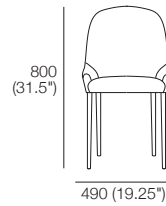

K I N G

DT2022069-V1

kingliving.com

Quay Indoor Chairs | Stools

Quay Indoor Chairs | Stools

Dining Chair
Leather Stitching Indicated
Front View

Side View

Armless Dining Chair
Leather Stitching Indicated
Front View

Side View

Counter Stool
Front View

Side View