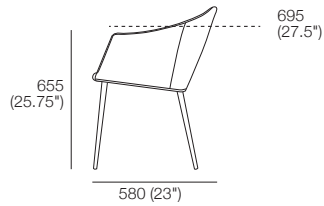

K I N G

DT2022069-V1

kingliving.com

Quay Indoor Chairs | Stools

Quay Indoor Chairs | Stools

Dining Chair
Leather Stitching Indicated
Front View

Side View

Armless Dining Chair
Leather Stitching Indicated
Front View

Side View

Counter Stool
Front View

Side View