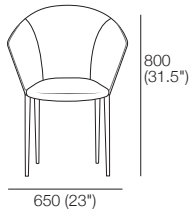

K I N G

DT2022069-V1

kingliving.com

Quay Indoor Chairs | Stools

Quay Indoor Chairs | Stools

Dining Chair
Leather Stitching Indicated
Front View

Side View

Armless Dining Chair
Leather Stitching Indicated
Front View

Side View

Counter Stool
Front View

Side View