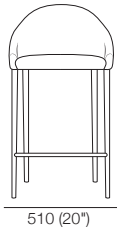

K I N G

DT2022069-V1

kingliving.com

Quay Indoor Chairs | Stools

Quay Indoor Chairs | Stools

Dining Chair
Leather Stitching Indicated
Front View

Side View

Armless Dining Chair
Leather Stitching Indicated
Front View

Side View

Counter Stool
Front View

Side View