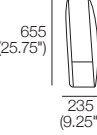

## SuperKing-UK

Bedbase: Fabric or Leather  
 Mattress Area:  
 1835 (72.25") x 2030 (80")

1940  
(76.5")

900  
(35.5")

245  
(9.5")

2325 (91.5")

## SuperKing-UK

Bedhead: Fabric or Leather  
 Standard or Deluxe

Side (STD | DLX)

655  
(25.75")

235  
(9.25")

Front (STD | DLX)

Rear (STD)

Rear (DLX)

## King-UK

Bedbase: Fabric or Leather  
 Mattress Area:  
 1525 (60") x 2030 (80")

1630  
(64")

900  
(35.5")

245  
(9.5")

2325 (91.5")

## King-UK

Bedhead: Fabric or Leather  
 Standard or Deluxe

Side (STD | DLX)

655  
(25.75")

235  
(9.25")

Front (STD | DLX)

Rear (STD)

Rear (DLX)