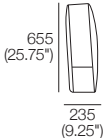

Double-UK

Bedhead: Fabric or Leather
Standard or Deluxe

Side (STD | DLX)