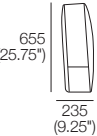

## SuperKing-UK

Bedbase: Fabric or Leather  
 Mattress Area:  
 1835 (72.25") x 2030 (80")

1940  
(76.5")

900  
(35.5")

245  
(9.5")

2325 (91.5")

## SuperKing-UK

Bedhead: Fabric or Leather  
 Standard or Deluxe

Side (STD | DLX)

655  
(25.75")

235  
(9.25")

Front (STD | DLX)

Rear (STD)

Rear (DLX)

## King-UK

Bedbase: Fabric or Leather  
 Mattress Area:  
 1525 (60") x 2030 (80")

1630  
(64")

900  
(35.5")

245  
(9.5")

2325 (91.5")

## King-UK

Bedhead: Fabric or Leather  
 Standard or Deluxe

Side (STD | DLX)

655  
(25.75")

235  
(9.25")

Front (STD | DLX)

Rear (STD)

Rear (DLX)