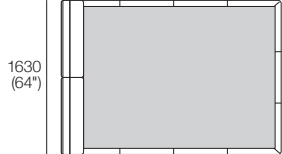

## SuperKing-UK

Bedbase: Fabric or Leather  
 Mattress Area:  
 1835 (72.25") x 2030 (80")

1940  
(76.5")

900  
(35.5")

245  
(9.5")

2325 (91.5")

## SuperKing-UK

Bedhead: Fabric or Leather  
 Standard or Deluxe

Side (STD | DLX)

655  
(25.75")

235  
(9.25")

Front (STD | DLX)

Rear (STD)

Rear (DLX)

## King-UK

Bedbase: Fabric or Leather  
 Mattress Area:  
 1525 (60") x 2030 (80")

1630  
(64")

900  
(35.5")

245  
(9.5")

2325 (91.5")

## King-UK

Bedhead: Fabric or Leather  
 Standard or Deluxe

Side (STD | DLX)

655  
(25.75")

235  
(9.25")

Front (STD | DLX)

Rear (STD)

Rear (DLX)