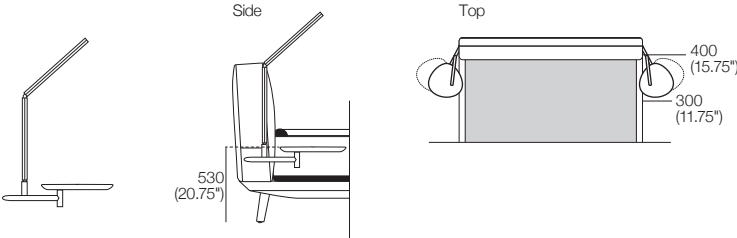

Pocket Accessory

Effective July 2023. Mattress sold separately. SleepPlus Mattresses fit to size on all King Living Beds. Bed & Mattress sizes comparable in country or region as indicated: United Kingdom (UK). Mattress Area dimensions provided for compatibility check. Leather detail indicated. Upholstery options may include tricot. King Living has a policy of continuous improvement, changes to products and specifications may be made without prior notice. Images and drawings are representative of design only. Accessories not included.