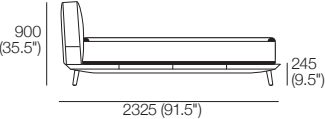

## SuperKing-UK

Bedbase: Fabric or Leather  
 Mattress Area:  
 1835 (72.25") x 2030 (80")

1940  
(76.5")

900  
(35.5")

245  
(9.5")

2325 (91.5")

## SuperKing-UK

Bedhead: Fabric or Leather  
 Standard or Deluxe

Side (STD | DLX)

655  
(25.75")

235  
(9.25")

Front (STD | DLX)

Rear (STD)

Rear (DLX)

## King-UK

Bedhead: Fabric or Leather  
 Standard or Deluxe

Side (STD | DLX)

655  
(25.75")

235  
(9.25")

Front (STD | DLX)

Rear (STD)

Rear (DLX)

# Neo Bed

**Double-UK**

Bedbase: Fabric or Leather  
 Mattress Area:  
 1385 (54.5") x 1900 (74.75")

**Double-UK**

Bedhead: Fabric or Leather  
 Standard or Deluxe

Side (STD | DLX)

Front (STD | DLX)

Rear (STD)