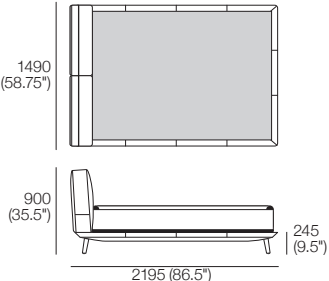

Neo Bed

Double-UK

Bedbase: Fabric or Leather
Mattress Area:
1385 (54.5") x 1900 (74.75")

Double-UK

Bedhead: Fabric or Leather
Standard or Deluxe