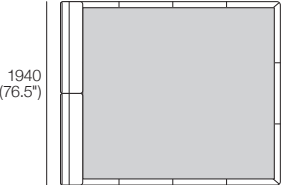

## SuperKing-UK

Bedbase: Fabric or Leather  
 Mattress Area:  
 1835 (72.25") x 2030 (80")

1940  
(76.5")

900  
(35.5")

245  
(9.5")

2325 (91.5")

## SuperKing-UK

Bedhead: Fabric or Leather  
 Standard or Deluxe

Side (STD | DLX)

655  
(25.75")

235  
(9.25")

Front (STD | DLX)

Rear (STD)

Rear (DLX)

## King-UK

Bedhead: Fabric or Leather  
 Standard or Deluxe

Side (STD | DLX)

655  
(25.75")

235  
(9.25")

Front (STD | DLX)

Rear (STD)

Rear (DLX)

# Neo Bed

**Double-UK**

Bedbase: Fabric or Leather  
 Mattress Area:  
 1385 (54.5") x 1900 (74.75")

**Double-UK**

Bedhead: Fabric or Leather  
 Standard or Deluxe

Side (STD | DLX)

Front (STD | DLX)

Rear (STD)