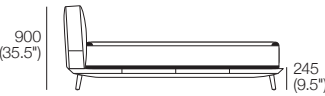

## SuperKing-UK

Bedbase: Fabric or Leather  
 Mattress Area:  
 1835 (72.25") x 2030 (80")

1940  
(76.5")

900  
(35.5")

245  
(9.5")

2325 (91.5")

## SuperKing-UK

Bedhead: Fabric or Leather  
 Standard or Deluxe

Side (STD | DLX)

655  
(25.75")

235  
(9.25")

Front (STD | DLX)

Rear (STD)

Rear (DLX)

## King-UK

Bedbase: Fabric or Leather  
 Mattress Area:  
 1525 (60") x 2030 (80")

1630  
(64")

900  
(35.5")

245  
(9.5")

2325 (91.5")

## King-UK

Bedhead: Fabric or Leather  
 Standard or Deluxe

Side (STD | DLX)

655  
(25.75")

235  
(9.25")

Front (STD | DLX)

Rear (STD)

Rear (DLX)