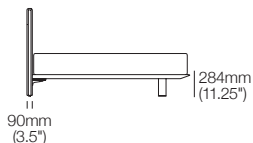

Horizon Bed

Horizon Bed General Dimensions:

Mattress sold separately.

Side View