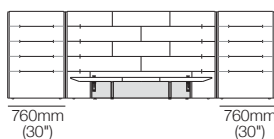

Front View (Standard)