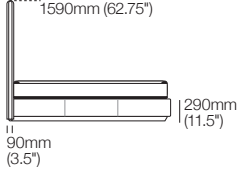

## Standard Bedhead

General dimensions. Leather detail indicated.

Side View

Front View (Standard)

Back View (Standard)

Front View (Deluxe)

Back View (Deluxe)

Bedheads: 150mm (6") wider than Bedbases

## Standard Bedhead with Side-Panels (Optional)

Side-Panels sold separately (pair). Leather detail indicated

Front View (Standard)

760mm (30")

760mm (30")

Rear View (Standard)

Front View (Deluxe)

Rear View (Deluxe)

## Grand Bedhead

General dimensions. Leather detail indicated.

Side View

Front View (Standard)

Back View (Standard)

Front View (Deluxe)

Back View (Deluxe)

Bedheads: 150mm (6") wider than Bedbases

## King-UK

Mattress Area:  
1525mm (60") x 2030mm (80")

Bedbase:  
1700mm (67")

Bedhead:  
1800mm (71")

2145mm (84.5")