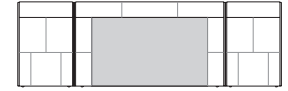

## Standard Bedhead

General dimensions. Leather detail indicated.

Side View

Front View (Standard)

Back View (Standard)

Front View (Deluxe)

Back View (Deluxe)

Bedheads: 150mm (6") wider than Bedbases

## Standard Bedhead with Side-Panels (Optional)

Side-Panels sold separately (pair). Leather detail indicated

Front View (Standard)

760mm (30")

760mm (30")

Rear View (Standard)

Front View (Deluxe)

Rear View (Deluxe)

## Grand Bedhead

General dimensions. Leather detail indicated.

Side View

Front View (Standard)

Back View (Standard)

Front View (Deluxe)

Back View (Deluxe)

Bedheads: 150mm (6") wider than Bedbases

## Grand Bedhead with Side-Panels (Optional)

Side-Panels sold separately (pair). Leather detail indicated

Front View (Standard)

760mm (30")

760mm (30")

Rear View (Standard)

Front View (Deluxe)

Rear View (Deluxe)