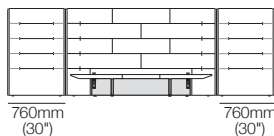

## Standard Bedhead with Side-Panels (Optional)

Side-Panels sold separately (pair). Leather detail indicated

Front View (Standard)

760mm (30")

760mm (30")

Rear View (Standard)

Front View (Deluxe)

Rear View (Deluxe)

## Horizon Bedhead/Headboard

Leather detail indicative.

Front View (Standard)

Back View (Standard)

Front View (Deluxe)

1160mm  
(45.75")

Back View (Deluxe)

Bedheads: 100mm (4") wider than Bedbases

## Horizon Bedhead/Headboard with Side-Panels\*

\*Optional Side-Panels – sold separately (pair). Leather detail indicative.

Front View (Standard)

Rear View (Standard)

Front View (Deluxe)

Rear View (Deluxe)

Side-Panels (when extended) increase the Bedhead's total width by 1520mm (60")