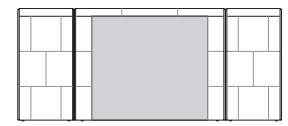

## Standard Bedhead

General dimensions. Leather detail indicated.

Side View

Front View (Standard)

Back View (Standard)

Front View (Deluxe)

Back View (Deluxe)

Bedheads: 150mm (6") wider than Bedbases

## Grand Bedhead

General dimensions. Leather detail indicated.

Side View

Front View (Standard)

Back View (Standard)

Front View (Deluxe)

Back View (Deluxe)

Bedheads: 150mm (6") wider than Bedbases

## Grand Bedhead with Side-Panels (Optional)

Side-Panels sold separately (pair). Leather detail indicated

Front View (Standard)

760mm (30")

760mm (30")

Rear View (Standard)

Front View (Deluxe)

Rear View (Deluxe)