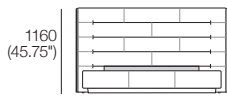

## Standard Bedhead

General dimensions. Leather detail indicated.

Side View

Front View (Standard)

Back View (Standard)

Front View (Deluxe)

Back View (Deluxe)

Bedheads: 150mm (6") wider than Bedbases

## Standard Bedhead with Side-Panels (Optional)

Side-Panels sold separately (pair). Leather detail indicated

Front View (Standard)

760mm (30")

760mm (30")

Rear View (Standard)

Front View (Deluxe)

Rear View (Deluxe)

## Grand Bedhead

General dimensions. Leather detail indicated.

Side View

Front View (Standard)

Back View (Standard)

Front View (Deluxe)

Back View (Deluxe)

Bedheads: 150mm (6") wider than Bedbases

## King-UK

Mattress Area:  
1525mm (60") x 2030mm (80")

Bedbase:  
1700mm (67")

Bedhead:  
1800mm (71")

2145mm (84.5")