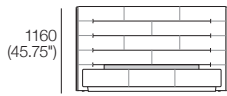

## Standard Bedhead

General dimensions. Leather detail indicated.

Side View

Front View (Standard)

Back View (Standard)

Front View (Deluxe)

Back View (Deluxe)

Bedheads: 150mm (6") wider than Bedbases

## Standard Bedhead with Side-Panels (Optional)

Side-Panels sold separately (pair). Leather detail indicated

Front View (Standard)

760mm (30")

760mm (30")

Rear View (Standard)

Front View (Deluxe)

Rear View (Deluxe)

## Grand Bedhead

General dimensions. Leather detail indicated.

Side View

Front View (Standard)

Back View (Standard)

Front View (Deluxe)

Back View (Deluxe)

Bedheads: 150mm (6") wider than Bedbases

## King-UK

Mattress Area:  
1525mm (60") x 2030mm (80")

Bedbase:  
1700mm (67")

Bedhead:  
1800mm (71")

2145mm (84.5")