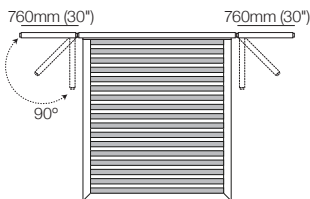

## Standard Bedhead

General dimensions. Leather detail indicated.

Side View

Front View (Standard)

Back View (Standard)

Front View (Deluxe)

Back View (Deluxe)

Bedheads: 150mm (6") wider than Bedbases

## SuperKing-UK

Mattress Area:  
1835mm (72.25") x 2030mm (80")

Bedbase:  
1960mm (77.25")

Bedhead:  
2110mm (83")

2225mm (87.5")

## King-UK

Mattress Area:  
1525mm (60") x 2030mm (80")

Bedbase:  
1650mm (65")

Bedhead:  
1800mm (71")

2225mm (87.5")

## Bedhead Side-Panels\* (Optional)

Rotation up to 90°

Side-Panels (when extended)  
increase the Bedhead's total  
width by 1520mm (60")