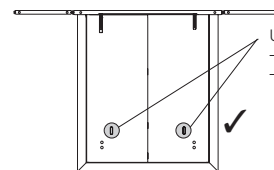

Leg Position – with Side-Panels: