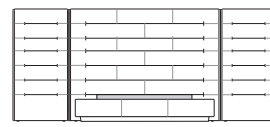

## Standard Bedhead

General dimensions. Leather detail indicated.

Side View

Front View (Standard)

Back View (Standard)

Front View (Deluxe)

Back View (Deluxe)

Bedheads: 150mm (6") wider than Bedbases

## Grand Bedhead

General dimensions. Leather detail indicated.

Side View

Front View (Standard)

Back View (Standard)

Front View (Deluxe)

Back View (Deluxe)

Bedheads: 150mm (6") wider than Bedbases

## Grand Bedhead with Side-Panels (Optional)

Side-Panels sold separately (pair). Leather detail indicated

Front View (Standard)

760mm (30")

760mm (30")

Rear View (Standard)

Front View (Deluxe)

Rear View (Deluxe)