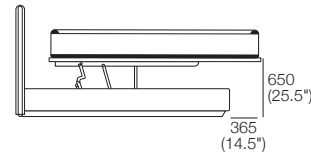

Bed-Making

Engineered Steel Frame lifts further
into the bed-making position and
extends past the Bedbase.