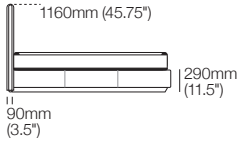

## Standard Bedhead

General dimensions. Leather detail indicated.

Side View

Front View (Standard)

Back View (Standard)

Front View (Deluxe)

Back View (Deluxe)

Bedheads: 150mm (6") wider than Bedbases

## SuperKing-UK

Mattress Area:  
1835mm (72.25") x 2030mm (80")

Bedbase:  
1960mm (77.25")

Bedhead:  
2110mm (83")

2225mm (87.5")

## King-UK

Mattress Area:  
1525mm (60") x 2030mm (80")

Bedbase:  
1650mm (65")

Bedhead:  
1800mm (71")

2225mm (87.5")

## King-UK

Mattress Area:  
1525mm (60") x 2030mm (80")

Bedbase:  
1700mm (67")

Bedhead:  
1800mm (71")

2145mm (84.5")