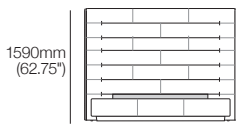

## Standard Bedhead

General dimensions. Leather detail indicated.

Side View

Front View (Standard)

Back View (Standard)

Front View (Deluxe)

Back View (Deluxe)

Bedheads: 150mm (6") wider than Bedbases

## Standard Bedhead with Side-Panels (Optional)

Side-Panels sold separately (pair). Leather detail indicated

Front View (Standard)

760mm (30")

760mm (30")

Rear View (Standard)

Front View (Deluxe)

Rear View (Deluxe)

## Grand Bedhead

General dimensions. Leather detail indicated.

Side View

Front View (Standard)

Back View (Standard)

Front View (Deluxe)

Back View (Deluxe)

Bedheads: 150mm (6") wider than Bedbases

## King-UK

Mattress Area:  
1525mm (60") x 2030mm (80")

Bedbase:  
1700mm (67")

Bedhead:  
1800mm (71")

2145mm (84.5")