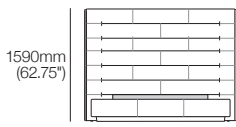

## Standard Bedhead

General dimensions. Leather detail indicated.

Side View

Front View (Standard)

Back View (Standard)

Front View (Deluxe)

Back View (Deluxe)

Bedheads: 150mm (6") wider than Bedbases

## Standard Bedhead with Side-Panels (Optional)

Side-Panels sold separately (pair). Leather detail indicated

Front View (Standard)

760mm (30")

760mm (30")

Rear View (Standard)

Front View (Deluxe)

Rear View (Deluxe)

## Grand Bedhead

General dimensions. Leather detail indicated.

Side View

Front View (Standard)

Back View (Standard)

Front View (Deluxe)

Back View (Deluxe)

Bedheads: 150mm (6") wider than Bedbases

## Grand Bedhead with Side-Panels (Optional)

Side-Panels sold separately (pair). Leather detail indicated

Front View (Standard)

760mm (30")

760mm (30")

Rear View (Standard)

Front View (Deluxe)

Rear View (Deluxe)