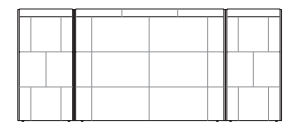

## Standard Bedhead

General dimensions. Leather detail indicated.

Side View

Front View (Standard)

Back View (Standard)

Front View (Deluxe)

Back View (Deluxe)

Bedheads: 150mm (6") wider than Bedbases

## Grand Bedhead

General dimensions. Leather detail indicated.

Side View

Front View (Standard)

Back View (Standard)

Front View (Deluxe)

Back View (Deluxe)

Bedheads: 150mm (6") wider than Bedbases

## Grand Bedhead with Side-Panels (Optional)

Side-Panels sold separately (pair). Leather detail indicated

Front View (Standard)

760mm (30")

760mm (30")

Rear View (Standard)

Front View (Deluxe)

Rear View (Deluxe)