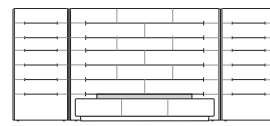

## Standard Bedhead

General dimensions. Leather detail indicated.

Side View

Front View (Standard)

Back View (Standard)

Front View (Deluxe)

Back View (Deluxe)

Bedheads: 150mm (6") wider than Bedbases

## Standard Bedhead with Side-Panels (Optional)

Side-Panels sold separately (pair). Leather detail indicated

Front View (Standard)

760mm (30")

760mm (30")

Rear View (Standard)

Front View (Deluxe)

Rear View (Deluxe)

## Grand Bedhead

General dimensions. Leather detail indicated.

Side View

Front View (Standard)

Back View (Standard)

Front View (Deluxe)

Back View (Deluxe)

Bedheads: 150mm (6") wider than Bedbases

## Grand Bedhead with Side-Panels (Optional)

Side-Panels sold separately (pair). Leather detail indicated

Front View (Standard)

760mm (30")

760mm (30")

Rear View (Standard)

Front View (Deluxe)

Rear View (Deluxe)