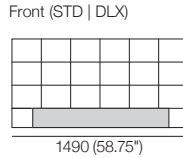

1835 (72.25") x 2030 (80")

SuperKing-UK

Bedhead: Fabric or Leather

Standard or Deluxe

King-UK

Bedbase: Fabric or Leather

Mattress Area:

1525 (60") x 2030 (80")

King-UK

Bedhead: Fabric or Leather

Standard or Deluxe

Effective July 2023. Mattress sold separately. SleepPlus Mattresses fit to size on all King Living Beds. Bed & Mattress sizes comparable in country or region as indicated: United Kingdom (UK). Mattress Area dimensions provided for compatibility check. Leather detail indicated. Upholstery options may include tricote. King Living has a policy of continuous improvement, changes to products and specifications may be made without prior notice. Images and drawings are representative of design only. Accessories not included.

Encore Bed

Double-UK

Bedbase: Fabric or Leather
Mattress Area:
1385 (54.5") x 1900 (74.75")

Double-UK

Bedhead: Fabric or Leather
Standard or Deluxe

Pocket Accessory

Cantilever Bracket Powered Twin Port
For Lume Light | Side Table

Effective July 2023. Mattress sold separately. SleepPlus Mattresses fit to size on all King Living Beds. Bed & Mattress sizes comparable in country or region as indicated: United Kingdom (UK). Mattress Area dimensions provided for compatibility check. Leather detail indicated. Upholstery options may include tricote. King Living has a policy of continuous improvement, changes to products and specifications may be made without prior notice. Images and drawings are representative of design only. Accessories not included.