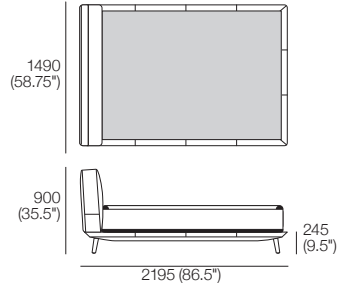

1835 (72.25") x 2030 (80")

SuperKing-UK

Bedhead: Fabric or Leather

Standard or Deluxe

King-UK

Bedbase: Fabric or Leather

Mattress Area:

1525 (60") x 2030 (80")

King-UK

Bedhead: Fabric or Leather

Standard or Deluxe

Effective July 2023. Mattress sold separately. SleepPlus Mattresses fit to size on all King Living Beds. Bed & Mattress sizes comparable in country or region as indicated: United Kingdom (UK). Mattress Area dimensions provided for compatibility check. Leather detail indicated. Upholstery options may include tricote. King Living has a policy of continuous improvement, changes to products and specifications may be made without prior notice. Images and drawings are representative of design only. Accessories not included.

Encore Bed

Double-UK

Bedbase: Fabric or Leather
Mattress Area:
1385 (54.5") x 1900 (74.75")

Double-UK

Bedhead: Fabric or Leather
Standard or Deluxe

Pocket Accessory

Cantilever Bracket Powered Twin Port
For Lume Light | Side Table

Effective July 2023. Mattress sold separately. SleepPlus Mattresses fit to size on all King Living Beds. Bed & Mattress sizes comparable in country or region as indicated: United Kingdom (UK). Mattress Area dimensions provided for compatibility check. Leather detail indicated. Upholstery options may include tricote. King Living has a policy of continuous improvement, changes to products and specifications may be made without prior notice. Images and drawings are representative of design only. Accessories not included.