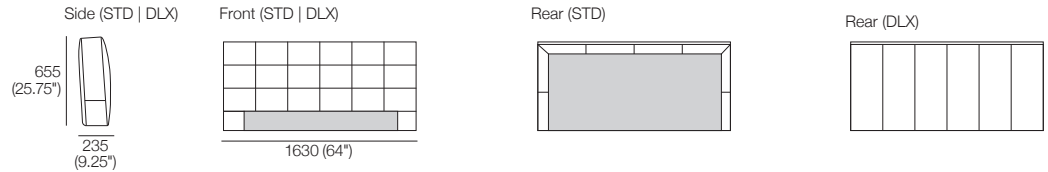

1835 (72.25") x 2030 (80")

SuperKing-UK

Bedhead: Fabric or Leather

Standard or Deluxe

King-UK

Bedbase: Fabric or Leather

Mattress Area:

1525 (60") x 2030 (80")

King-UK

Bedhead: Fabric or Leather

Standard or Deluxe

Effective July 2023. Mattress sold separately. SleepPlus Mattresses fit to size on all King Living Beds. Bed & Mattress sizes comparable in country or region as indicated: United Kingdom (UK). Mattress Area dimensions provided for compatibility check. Leather detail indicated. Upholstery options may include tricote. King Living has a policy of continuous improvement, changes to products and specifications may be made without prior notice. Images and drawings are representative of design only. Accessories not included.

Encore Bed

Double-UK

Bedbase: Fabric or Leather
Mattress Area:
1385 (54.5") x 1900 (74.75")

Double-UK

Bedhead: Fabric or Leather
Standard or Deluxe

Pocket Accessory

Cantilever Bracket Powered Twin Port
For Lume Light | Side Table