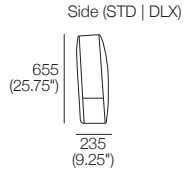

1835 (72.25") x 2030 (80")

SuperKing-UK

Bedhead: Fabric or Leather

Standard or Deluxe

King-UK

Bedbase: Fabric or Leather

Mattress Area:

1525 (60") x 2030 (80")

King-UK

Bedhead: Fabric or Leather

Standard or Deluxe

Effective July 2023. Mattress sold separately. SleepPlus Mattresses fit to size on all King Living Beds. Bed & Mattress sizes comparable in country or region as indicated: United Kingdom (UK). Mattress Area dimensions provided for compatibility check. Leather detail indicated. Upholstery options may include tricote. King Living has a policy of continuous improvement, changes to products and specifications may be made without prior notice. Images and drawings are representative of design only. Accessories not included.

Encore Bed

Double-UK

Bedbase: Fabric or Leather
Mattress Area:
1385 (54.5") x 1900 (74.75")

Double-UK

Bedhead: Fabric or Leather
Standard or Deluxe

Pocket Accessory

Cantilever Bracket Powered Twin Port
For Lume Light | Side Table

Effective July 2023. Mattress sold separately. SleepPlus Mattresses fit to size on all King Living Beds. Bed & Mattress sizes comparable in country or region as indicated: United Kingdom (UK). Mattress Area dimensions provided for compatibility check. Leather detail indicated. Upholstery options may include tricote. King Living has a policy of continuous improvement, changes to products and specifications may be made without prior notice. Images and drawings are representative of design only. Accessories not included.