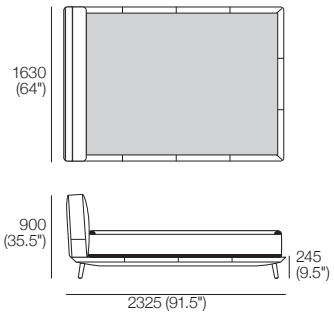

1835 (72.25") x 2030 (80")

SuperKing-UK

Bedhead: Fabric or Leather

Standard or Deluxe

King-UK

Bedbase: Fabric or Leather

Mattress Area:

1525 (60") x 2030 (80")

King-UK

Bedhead: Fabric or Leather

Standard or Deluxe

Effective July 2023. Mattress sold separately. SleepPlus Mattresses fit to size on all King Living Beds. Bed & Mattress sizes comparable in country or region as indicated: United Kingdom (UK). Mattress Area dimensions provided for compatibility check. Leather detail indicated. Upholstery options may include tricote. King Living has a policy of continuous improvement, changes to products and specifications may be made without prior notice. Images and drawings are representative of design only. Accessories not included.

Encore Bed

Double-UK

Bedbase: Fabric or Leather
Mattress Area:
1385 (54.5") x 1900 (74.75")

Double-UK

Bedhead: Fabric or Leather
Standard or Deluxe

Pocket Accessory

Cantilever Bracket Powered Twin Port
For Lume Light | Side Table