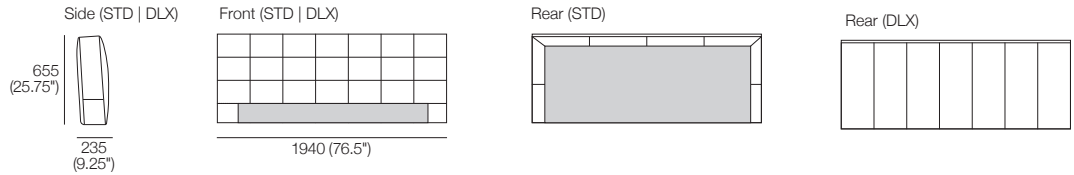

K I N G

DT2021.241-UKV2

kingliving.com

Encore Bed

Encore Bed

SuperKing-UK

Bedbase: Fabric or Leather

Mattress Area:

1835 (72.25") x 2030 (80")

SuperKing-UK

Bedhead: Fabric or Leather

Standard or Deluxe

King-UK

Bedbase: Fabric or Leather

Mattress Area:

1525 (60") x 2030 (80")

King-UK

Bedhead: Fabric or Leather

Standard or Deluxe

Effective July 2023. Mattress sold separately. SleepPlus Mattresses fit to size on all King Living Beds. Bed & Mattress sizes comparable in country or region as indicated: United Kingdom (UK). Mattress Area dimensions provided for compatibility check. Leather detail indicated. Upholstery options may include tricote. King Living has a policy of continuous improvement, changes to products and specifications may be made without prior notice. Images and drawings are representative of design only. Accessories not included.

Encore Bed

Double-UK

Bedbase: Fabric or Leather
Mattress Area:
1385 (54.5") x 1900 (74.75")

Double-UK

Bedhead: Fabric or Leather
Standard or Deluxe

Pocket Accessory

Cantilever Bracket Powered Twin Port
For Lume Light | Side Table