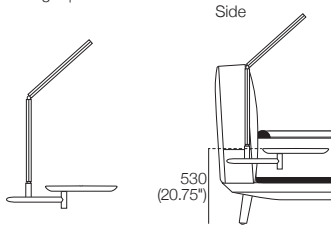

Encore Bed

Double-UK

Bedbase: Fabric or Leather
Mattress Area:
1385 (54.5") x 1900 (74.75")

Double-UK

Bedhead: Fabric or Leather
Standard or Deluxe

Pocket Accessory

Cantilever Bracket Powered Twin Port
For Lume Light | Side Table

Effective July 2023. Mattress sold separately. SleepPlus Mattresses fit to size on all King Living Beds. Bed & Mattress sizes comparable in country or region as indicated: United Kingdom (UK). Mattress Area dimensions provided for compatibility check. Leather detail indicated. Upholstery options may include tricote. King Living has a policy of continuous improvement, changes to products and specifications may be made without prior notice. Images and drawings are representative of design only. Accessories not included.