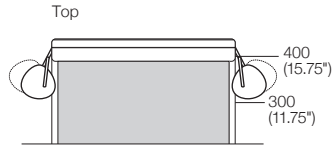

King-UK

Bedhead: Fabric or Leather

Standard or Deluxe

Effective July 2023. Mattress sold separately. SleepPlus Mattresses fit to size on all King Living Beds. Bed & Mattress sizes comparable in country or region as indicated: United Kingdom (UK). Mattress Area dimensions provided for compatibility check. Leather detail indicated. Upholstery options may include tricote. King Living has a policy of continuous improvement, changes to products and specifications may be made without prior notice. Images and drawings are representative of design only. Accessories not included.

Encore Bed

Double-UK

Bedbase: Fabric or Leather
Mattress Area:
1385 (54.5") x 1900 (74.75")

Double-UK

Bedhead: Fabric or Leather
Standard or Deluxe

Pocket Accessory

Cantilever Bracket Powered Twin Port
For Lume Light | Side Table

Effective July 2023. Mattress sold separately. SleepPlus Mattresses fit to size on all King Living Beds. Bed & Mattress sizes comparable in country or region as indicated: United Kingdom (UK). Mattress Area dimensions provided for compatibility check. Leather detail indicated. Upholstery options may include tricote. King Living has a policy of continuous improvement, changes to products and specifications may be made without prior notice. Images and drawings are representative of design only. Accessories not included.