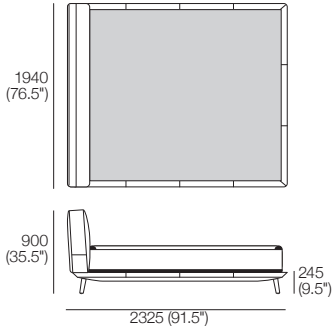

K I N G

DT2021.241-UKV2

kingliving.com

Encore Bed

Encore Bed

SuperKing-UK

Bedbase: Fabric or Leather

Mattress Area:

1835 (72.25") x 2030 (80")

SuperKing-UK

Bedhead: Fabric or Leather

Standard or Deluxe

King-UK

Bedbase: Fabric or Leather

Mattress Area:

1525 (60") x 2030 (80")

King-UK

Bedhead: Fabric or Leather

Standard or Deluxe

Effective July 2023. Mattress sold separately. SleepPlus Mattresses fit to size on all King Living Beds. Bed & Mattress sizes comparable in country or region as indicated: United Kingdom (UK). Mattress Area dimensions provided for compatibility check. Leather detail indicated. Upholstery options may include tricote. King Living has a policy of continuous improvement, changes to products and specifications may be made without prior notice. Images and drawings are representative of design only. Accessories not included.

Encore Bed

Double-UK

Bedbase: Fabric or Leather
Mattress Area:
1385 (54.5") x 1900 (74.75")

Double-UK

Bedhead: Fabric or Leather
Standard or Deluxe

Pocket Accessory

Cantilever Bracket Powered Twin Port
For Lume Light | Side Table