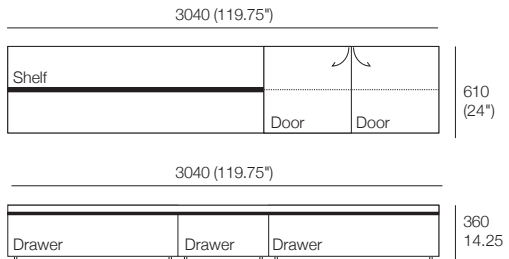

Available Colours:

Walnut with Matt White drawers;
Congo; Walnut

Edge Collection

Entertainment, Living & Dining

Wall System – Comp 8

Top Unit:

Depth 360 (14.25")
 3x Doors – with adjustable Shelves
 1x Shelf

Bottom Unit:

Depth 560 (22")
 3x Drawers
 1x Shelf

Available Colours:

Walnut with Matt White drawers;
 Congo; Walnut

Wall System – Comp 16

Top Unit:

Depth 360 (14.25")
 2x Doors – with adjustable Shelves
 1x Shelf