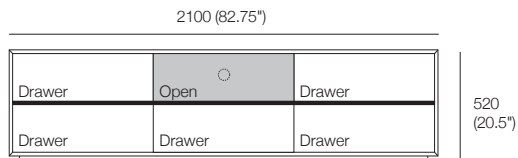

Edge Collection

Entertainment, Living & Dining

KING[®]
L I V I N G

kingliving.com

Edge Collection

Entertainment, Living & Dining

Cosmo Sideboard – D815

Depth 460 (18.25")

Features:

2x Drawers
1x Flip-down – with rear cable access for DVD players etc

Available Colours:

Walnut with Matt White drawers;
Congo; Walnut

Eric Sideboard – D601

Depth 520 (20.5")

Features:

5x Drawers
1x Open Shelf – with rear cable access for DVD players etc

Available Colours:

Walnut with Matt White drawers;
Congo; Walnut

Edge Collection

Entertainment, Living & Dining

Wall System – Comp 8

Top Unit:

Depth 360 (14.25")
 3x Doors – with adjustable Shelves
 1x Shelf