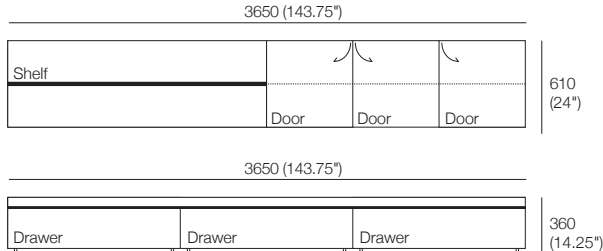

Features:

2x Drawers
1x Flip-down – with rear cable access for DVD players etc

Available Colours:

Walnut with Matt White drawers;
Congo; Walnut

Eric Sideboard – D601

Depth 520 (20.5")

Features:

5x Drawers
1x Open Shelf – with rear cable access for DVD players etc

Available Colours:

Walnut with Matt White drawers;
Congo; Walnut

Edge Collection

Entertainment, Living & Dining

Wall System – Comp 8

Top Unit:

Depth 360 (14.25")
 3x Doors – with adjustable Shelves
 1x Shelf

Bottom Unit:

Depth 560 (22")
 3x Drawers
 1x Shelf

Available Colours:

Walnut with Matt White drawers;
 Congo; Walnut

Wall System – Comp 16

Top Unit:

Depth 360 (14.25")
 2x Doors – with adjustable Shelves
 1x Shelf