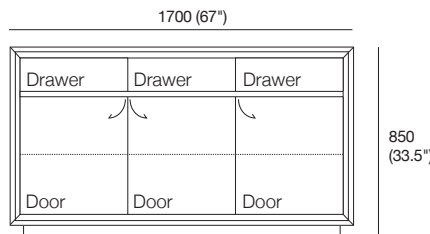

Bottom Unit:

Depth 560 (22")
 3x Drawers
 1x Shelf

Available Colours:

Walnut with Matt White drawers;
 Congo; Walnut

Wall System – Comp 16

Top Unit:

Depth 360 (14.25")
 2x Doors – with adjustable Shelves
 1x Shelf

Bottom Unit: (may be purchased separately)

Depth 560 (22")
 3x Drawers
 1x Shelf

Available Colours:

Walnut with Matt White drawers;
 Congo; Walnut

Edge Collection

Entertainment, Living & Dining

Eric Buffet – W601

Depth 500 (19.75")

Features:

3x Drawers
3x Doors – with adjustable Shelves

Available Colours:

Walnut; Congo

Amondo Bookcase – S701

Depth 300 (12")

Features: