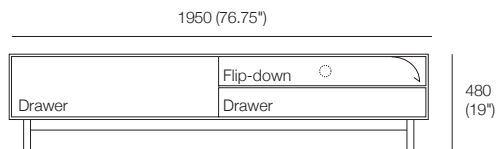

Edge Collection

Entertainment, Living & Dining

KING[®]
L I V I N G

kingliving.com

Edge Collection

Entertainment, Living & Dining

Cosmo Sideboard – D815

Depth 460 (18.25")

Features:

2x Drawers
1x Flip-down – with rear cable access for DVD players etc

Available Colours:

Walnut with Matt White drawers;
Congo; Walnut

Eric Sideboard – D601

Depth 520 (20.5")

Features:

5x Drawers
1x Open Shelf – with rear cable access for DVD players etc

Available Colours:

Walnut with Matt White drawers;
Congo; Walnut

Edge Collection

Entertainment, Living & Dining

Wall System – Comp 8

Top Unit:

Depth 360 (14.25")
 3x Doors – with adjustable Shelves
 1x Shelf