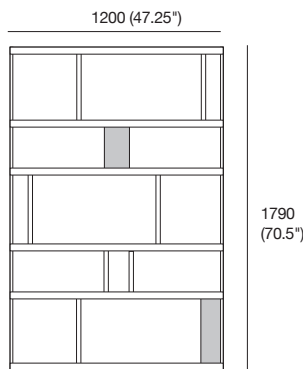

Bottom Unit:

Depth 560 (22")
 3x Drawers
 1x Shelf

Available Colours:

Walnut with Matt White drawers;
 Congo; Walnut

Wall System – Comp 16

Top Unit:

Depth 360 (14.25")
 2x Doors – with adjustable Shelves
 1x Shelf

Bottom Unit: (may be purchased separately)

Depth 560 (22")
 3x Drawers
 1x Shelf

Available Colours:

Walnut with Matt White drawers;
 Congo; Walnut

Edge Collection

Entertainment, Living & Dining

Eric Buffet – W601

Depth 500 (19.75")

Features:

3x Drawers
3x Doors – with adjustable Shelves

Available Colours:

Walnut; Congo

Amondo Bookcase – S701

Depth 300 (12")

Features: