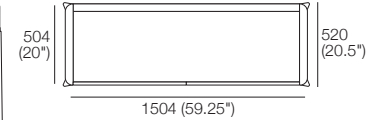

Tuscan Desk 2 Drawer

Available in King Living Timber Finishes
Front View