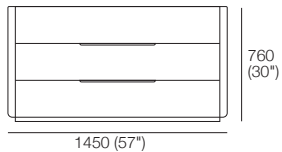

Top View

Roma Dresser 3 Drawer

Available in King Living Timber Finishes
Front View

Roma Bedside Stand 2 Drawer

Selected King Living Timber Finishes
Front View

Top View

Top View