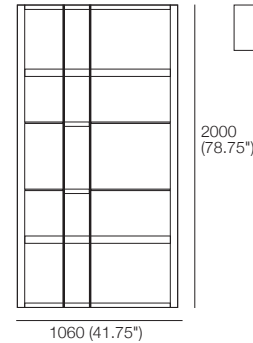

Top View

Roma Dresser 3 Drawer

Available in King Living Timber Finishes
Front View

Roma Bedside Stand 2 Drawer

Selected King Living Timber Finishes
Front View

Top View

Top View