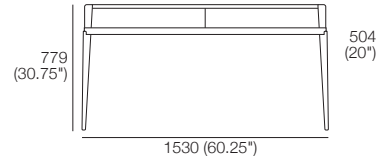

Tuscan Desk 2 Drawer

Available in King Living Timber Finishes
Front View