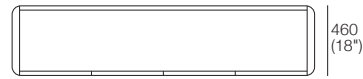

Dainelli Range

KING[®]
L I V I N G

DT201 9769 V6

kingliving.com

Dainelli Range

Roma Sideboard 4 Door

Available in King Living Timber Finishes
Front View

Top View