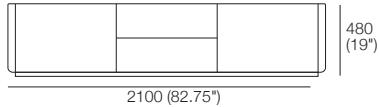

Roma Entertainment Sideboard

Available in King Living Timber Finishes
Front View