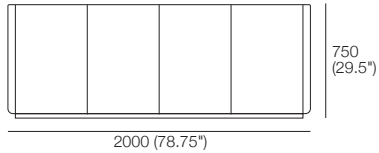

Dainelli Range

KING[®]
L I V I N G

DT201 9769 V6

kingliving.com

Dainelli Range

Roma Sideboard 4 Door

Available in King Living Timber Finishes
Front View

Top View