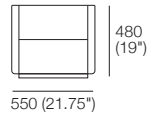

Top View

Roma Dresser 3 Drawer

Available in King Living Timber Finishes
Front View

Roma Bedside Stand 2 Drawer

Selected King Living Timber Finishes
Front View

Top View

Top View