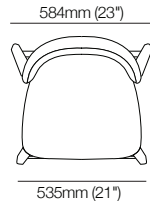

Amara Counter Stools

Amara Soft Counter Stool

Frame | Backrest: Timber
Seat | Backrest: Upholstered

Top

Amara Timber Counter Stool

Frame | Backrest: Timber
Seat: Contoured Plywood