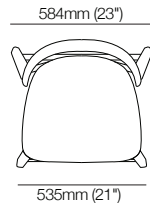

Amara Counter Stools

Amara Soft Counter Stool

Frame | Backrest: Timber
Seat | Backrest: Upholstered

Top

Amara Timber Counter Stool

Frame | Backrest: Timber
Seat: Contoured Plywood

Top