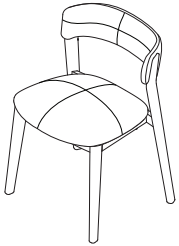

K I N G

Amara

Dining Chairs | Counter Stools | Barstools

DT2020254

kingliving.com

## Amara Soft Dining Chair

Frame | Backrest: Timber  
Seat | Backrest: Upholstered

Top

Side

Front

## Amara Timber Dining Chair

Frame | Backrest: Timber  
Seat: Contoured Plywood

Top

Side

Front

## Amara Timber Barstool

Frame | Backrest: Timber

Seat: Contoured Plywood

Top

Side

Front