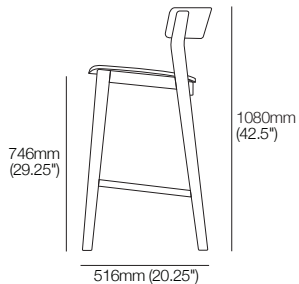

## Amara Timber Barstool

Frame | Backrest: Timber

Seat: Contoured Plywood

Top

Side

Front