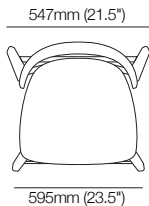

Amara Barstools

Amara Soft Barstool

Frame | Backrest: Timber

Seat | Backrest: Upholstered

Top

Amara Timber Barstool

Frame | Backrest: Timber

Seat: Contoured Plywood

Top