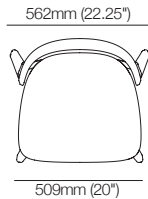

Amara Dining Chairs

Amara Soft Dining Chair

Frame | Backrest: Timber
Seat | Backrest: Upholstered

Amara Timber Dining Chair

Frame | Backrest: Timber
Seat: Contoured Plywood

Top