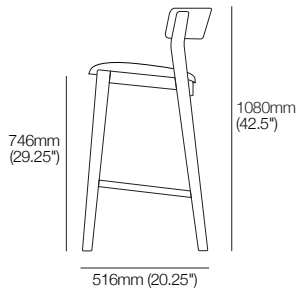

## Amara Soft Barstool

Frame | Backrest: Timber

Seat | Backrest: Upholstered

Top

Side

Front