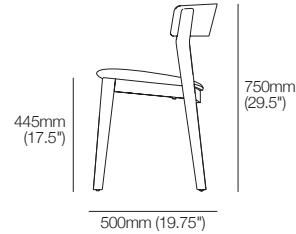

## Amara Soft Dining Chair

Frame | Backrest: Timber  
Seat | Backrest: Upholstered

Top

Side

Front