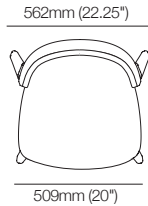

Amara Dining Chairs

Amara Soft Dining Chair

Frame | Backrest: Timber
Seat | Backrest: Upholstered

Top

Amara Timber Dining Chair

Frame | Backrest: Timber
Seat: Contoured Plywood

Top