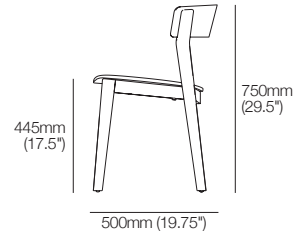

## Amara Timber Dining Chair

Frame | Backrest: Timber  
Seat: Contoured Plywood

Top

Side

Front