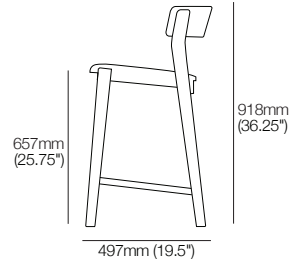

## Amara Timber Counter Stool

Frame | Backrest: Timber  
Seat: Contoured Plywood

Top

Side

Front