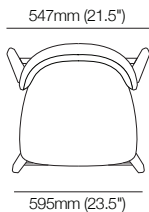

Amara Barstools

Amara Soft Barstool

Frame | Backrest: Timber

Seat | Backrest: Upholstered

Top

Amara Timber Barstool

Frame | Backrest: Timber

Seat: Contoured Plywood

Top