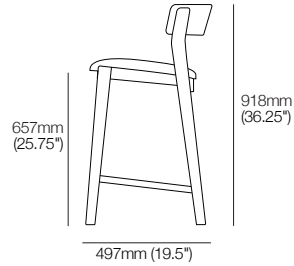

## Amara Soft Counter Stool

Frame | Backrest: Timber  
Seat | Backrest: Upholstered

Top

Side

Front