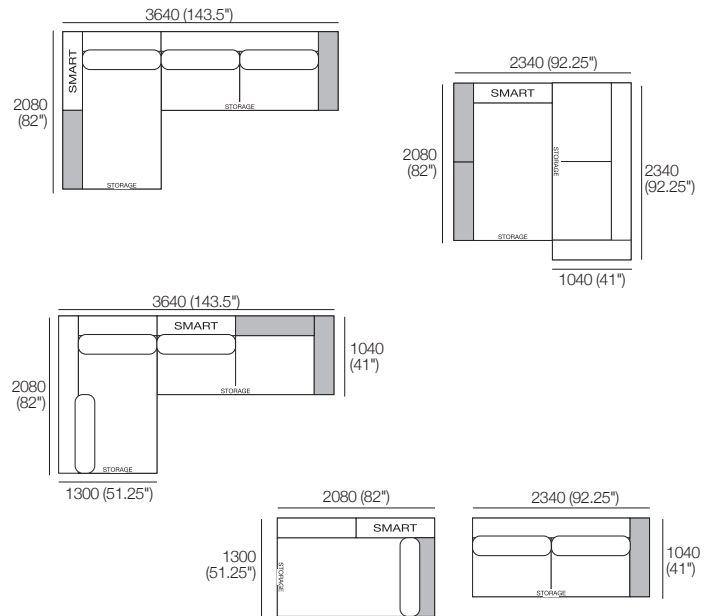

Components: 1x P234, 1x P208D, 2x C104, 1x C182D, 1x A208, 1x A104, 1x A104 SMART, 3x B104.

*Shelves: STD (included); or Light-Charge (sold separately): 2x T104.

Configurations:

Jasper 1A SLH (S: storage | LH: left-hand chaise)

Jasper can easily be reconfigured to suit your lifestyle and space.

Jasper 1A SLH (STD Arms)

Components: 1x SBase 208D S104 LH, 1x SBase 234 S208 RH, 1x A208, 2x A104, 3x B104.

*Shelves: STD (included); or Light-Charge (sold separately): 2x T104.

Configurations:

Jasper 1A SLH SMART* (1x A104 SMART Arm replaces 1x A104 STD Arm)

*SMART Arms compatible with SMART Accessories: Brackets | Lights | Tables | Wireless Device Charging.

Components: 1x SBase 208D S104 LH, 1x SBase 234 S208 RH, 1x A208, 1x A104, 1x A104 SMART, 3x B104.

*Shelves: STD (included); or Light-Charge (sold separately): 2x T104.

Configurations:

Jasper 1A SRH (S: storage | RH: right-hand chaise)

Jasper can easily be reconfigured to suit your lifestyle and space.