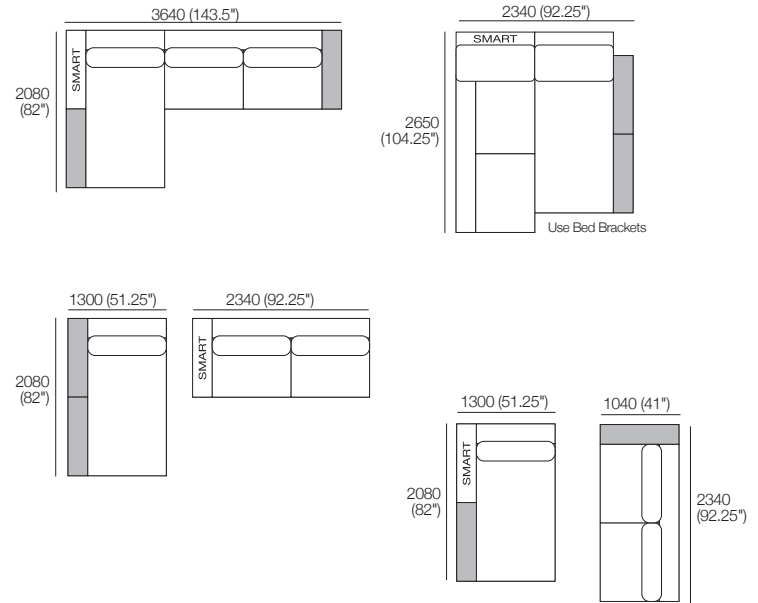

*Shelves: STD (included); or Light-Charge (sold separately): 2x T104.

Configurations:

Jasper 1A SMART* (1x A104 SMART Arm replaces 1x A104 STD Arm)

*SMART Arms compatible with SMART Accessories: Brackets | Lights | Tables | Wireless Device Charging.

Components: 1x P234, 1x P208D, 2x C104, 1x C182D, 1x A208, 1x A104, 1x A104 SMART, 3x B104.

*Shelves: STD (included); or Light-Charge (sold separately): 2x T104.

Configurations:

Jasper 1A SLH (S: storage | LH: left-hand chaise)

*Shelves: STD (included); or Light-Charge (sold separately): 2x T104.

Configurations:

Jasper 1A SRH (S: storage | RH: right-hand chaise)

Jasper can easily be reconfigured to suit your lifestyle and space.