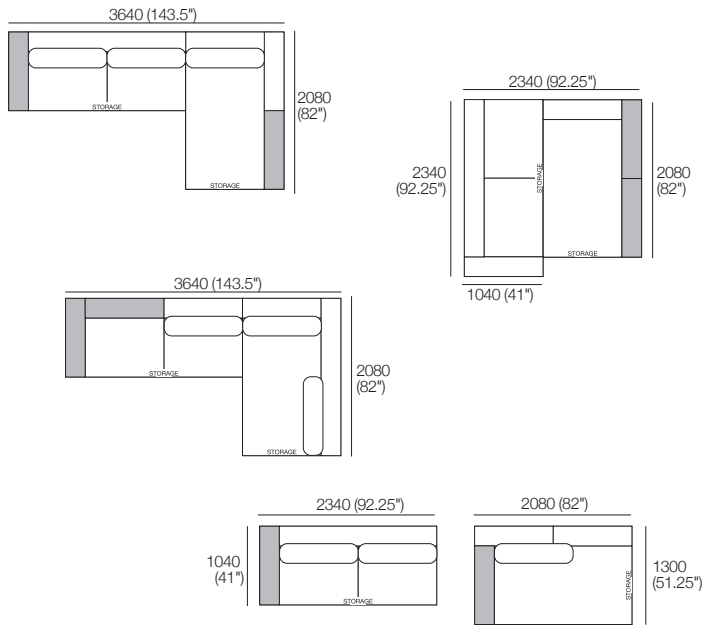

Components: 1x P234, 1x P208D, 2x C104, 1x C182D, 1x A208, 1x A104, 1x A104 SMART, 3x B104.

*Shelves: STD (included); or Light-Charge (sold separately): 2x T104.

Configurations:

Jasper 1A SLH (S: storage | LH: left-hand chaise)

*Shelves: STD (included); or Light-Charge (sold separately): 2x T104.

Configurations:

Jasper 1A SRH (S: storage | RH: right-hand chaise)

Jasper can easily be reconfigured to suit your lifestyle and space.

Jasper 1A SRH (STD Arms)

Components: 1x SBASE 208D S104 RH, 1x SBASE 234 S208 LH, 1x A208, 2x A104, 3x B104.

*Shelves: STD (included); or Light-Charge (sold separately): 2x T104.

Configurations:

Jasper 1A SRH SMART* (1x A104 SMART Arm replaces 1x A104 STD)