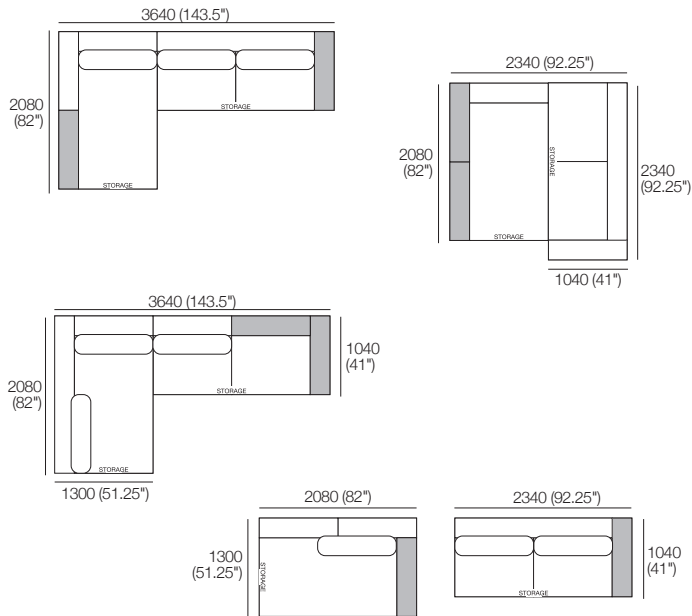

Jasper 1A SLH (S: storage | LH: left-hand chaise)

Jasper can easily be reconfigured to suit your lifestyle and space.

Jasper 1A SLH (STD Arms)

Components: 1x SBase 208D S104 LH, 1x SBase 234 S208 RH, 1x A208, 2x A104, 3x B104.

*Shelves: STD (included); or Light-Charge (sold separately): 2x T104.

Configurations: