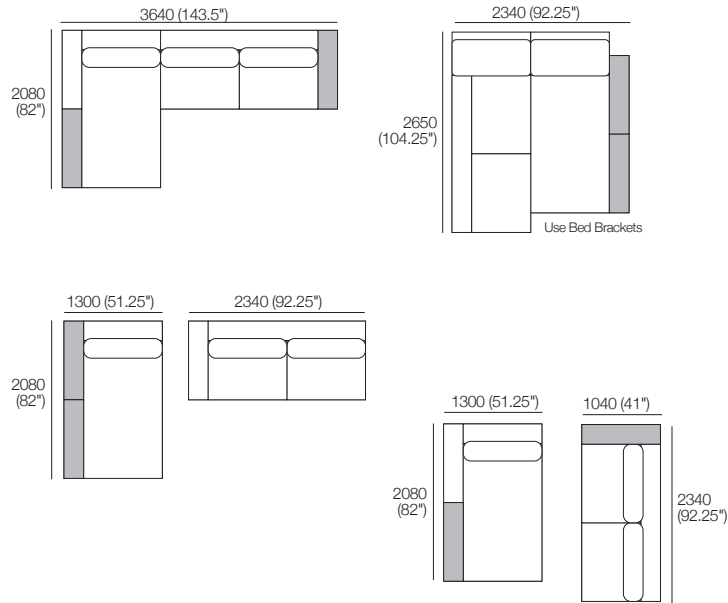

K I N G

DT2018645-V4

kingliving.com

Jasper 1A

Jasper 1A

Jasper can easily be reconfigured to suit your lifestyle and space.

Jasper 1A (STD Arms)

Components: 1x P234, 1x P208D, 2x C104, 1x C182D, 1x A208, 2x A104, 3x B104.

*Shelves: STD (included); or Light-Charge (sold separately): 2x T104.

Configurations:

Jasper 1A SMART* (1x A104 SMART Arm replaces 1x A104 STD Arm)

*SMART Arms compatible with SMART Accessories: Brackets | Lights | Tables | Wireless Device Charging.

Components: 1x P234, 1x P208D, 2x C104, 1x C182D, 1x A208, 1x A104, 1x A104 SMART, 3x B104.

*Shelves: STD (included); or Light-Charge (sold separately): 2x T104.

Configurations:

Jasper 1A SLH (S: storage | LH: left-hand chaise)

*Shelves: STD (included); or Light-Charge (sold separately): 2x T104.

Configurations:

Jasper 1A SRH (S: storage | RH: right-hand chaise)

Jasper can easily be reconfigured to suit your lifestyle and space.