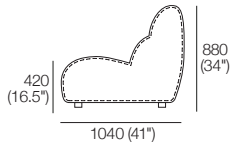

### Highback Top View

1000 (39.5")

### Front View

1000 (39.5")