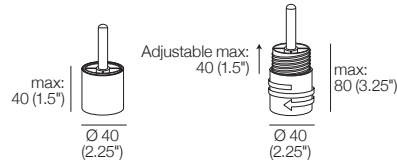

Adjustable Leg Short

Part No. 12032351

Adjustable Height: 40–80 (1.5–3.25")