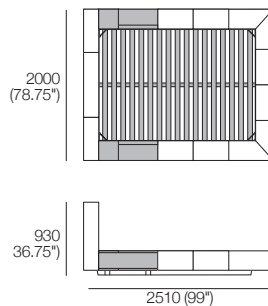

King-UK

Bedbase | Shelves*: Fabric or Leather
*Shelves sold separately