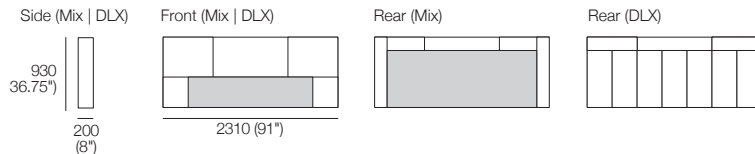

SuperKing-UK

Bedhead: Fabric or Leather
Mix or Deluxe*