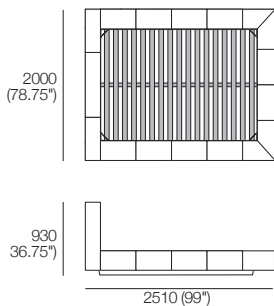

King-UK

Bedbase Soft: Fabric or Leather