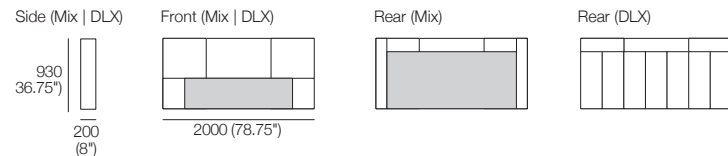

King-UK

Bedhead: Fabric or Leather
Mix or Deluxe*