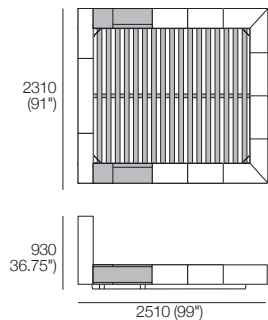

Jasper Bed

SuperKing-UK

Bedbase | Shelves*: Fabric or Leather
*Shelves sold separately