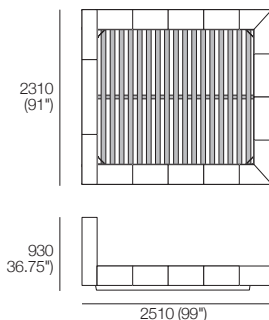

SuperKing-UK

Bedbase Soft: Fabric or Leather