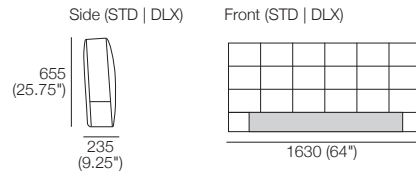

Bedhead: Fabric or Leather
Standard or Deluxe*

Rear (STD)

Rear (DLX)

King-UK

Bedbase: Fabric or Leather

King-UK

Bedhead: Fabric or Leather
Standard or Deluxe*

Rear (STD)