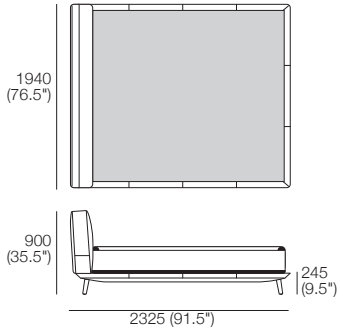

Encore Bed II

SuperKing-UK

Bedbase: Fabric or Leather