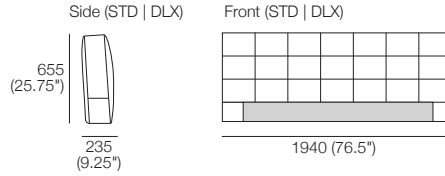

K I N G

DT2021241-UK-V1

kingliving.com

Encore Bed II

Encore Bed II

SuperKing-UK

Bedbase: Fabric or Leather

SuperKing-UK

Bedhead: Fabric or Leather
Standard or Deluxe*

Rear (STD)

Rear (DLX)

King-UK

Bedbase: Fabric or Leather

King-UK

Bedhead: Fabric or Leather
Standard or Deluxe*

Rear (STD)