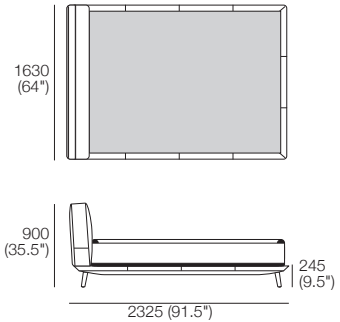

Bedhead: Fabric or Leather
Standard or Deluxe*

Rear (STD)

Rear (DLX)

King-UK

Bedbase: Fabric or Leather

King-UK

Bedhead: Fabric or Leather
Standard or Deluxe*

Rear (STD)

Rear (DLX)

Encore Bed II

Double-UK
Bedbase: Fabric or Leather

Double-UK
Bedhead: Fabric or Leather
Standard or Deluxe*

Rear (STD)

Rear (DLX)

Pocket Accessory
Cantilever Bracket Powered Twin Port
for: Lume Light | Side Table