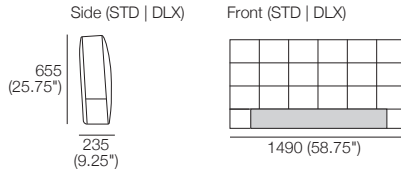

Bedhead: Fabric or Leather
Standard or Deluxe*

Rear (STD)

Rear (DLX)

King-UK

Bedbase: Fabric or Leather

King-UK

Bedhead: Fabric or Leather
Standard or Deluxe*

Rear (STD)

Rear (DLX)

Encore Bed II

Double-UK
Bedbase: Fabric or Leather

Double-UK
Bedhead: Fabric or Leather
Standard or Deluxe*

Rear (STD)

Rear (DLX)

Pocket Accessory
Cantilever Bracket Powered Twin Port
for: Lume Light | Side Table