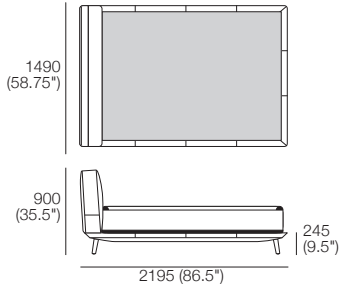

Bedhead: Fabric or Leather
Standard or Deluxe*

Rear (STD)

Rear (DLX)

King-UK

Bedbase: Fabric or Leather

King-UK

Bedhead: Fabric or Leather
Standard or Deluxe*

Rear (STD)

Rear (DLX)

Encore Bed II

Double-UK
Bedbase: Fabric or Leather

Double-UK
Bedhead: Fabric or Leather
Standard or Deluxe*

Rear (STD)

Rear (DLX)

Pocket Accessory
Cantilever Bracket Powered Twin Port
for: Lume Light | Side Table