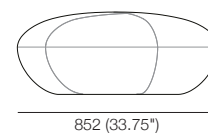

K I N G

DT202.1160.V1
kingliving.com

Lode Ottomans

Lode Ottomans

Lode Ottoman Large (Indoor non-Storage) Stitching Detail

Top

Front

Side

Lode Outdoor Ottoman Large (non-Storage) Stitching Detail

Top

Front

Side