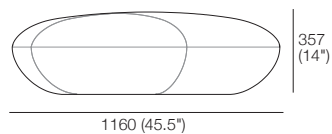

K I N G

DT202.1160.V1
kingliving.com

Lode Ottomans

Lode Ottomans

Lode Ottoman Large (Indoor non-Storage) Stitching Detail

Top

Front

Side

Lode Outdoor Ottoman Large (non-Storage) Stitching Detail

Top

Front

Side