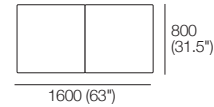

2STR Base SEP 800 Storage

Separate Seat Cushions