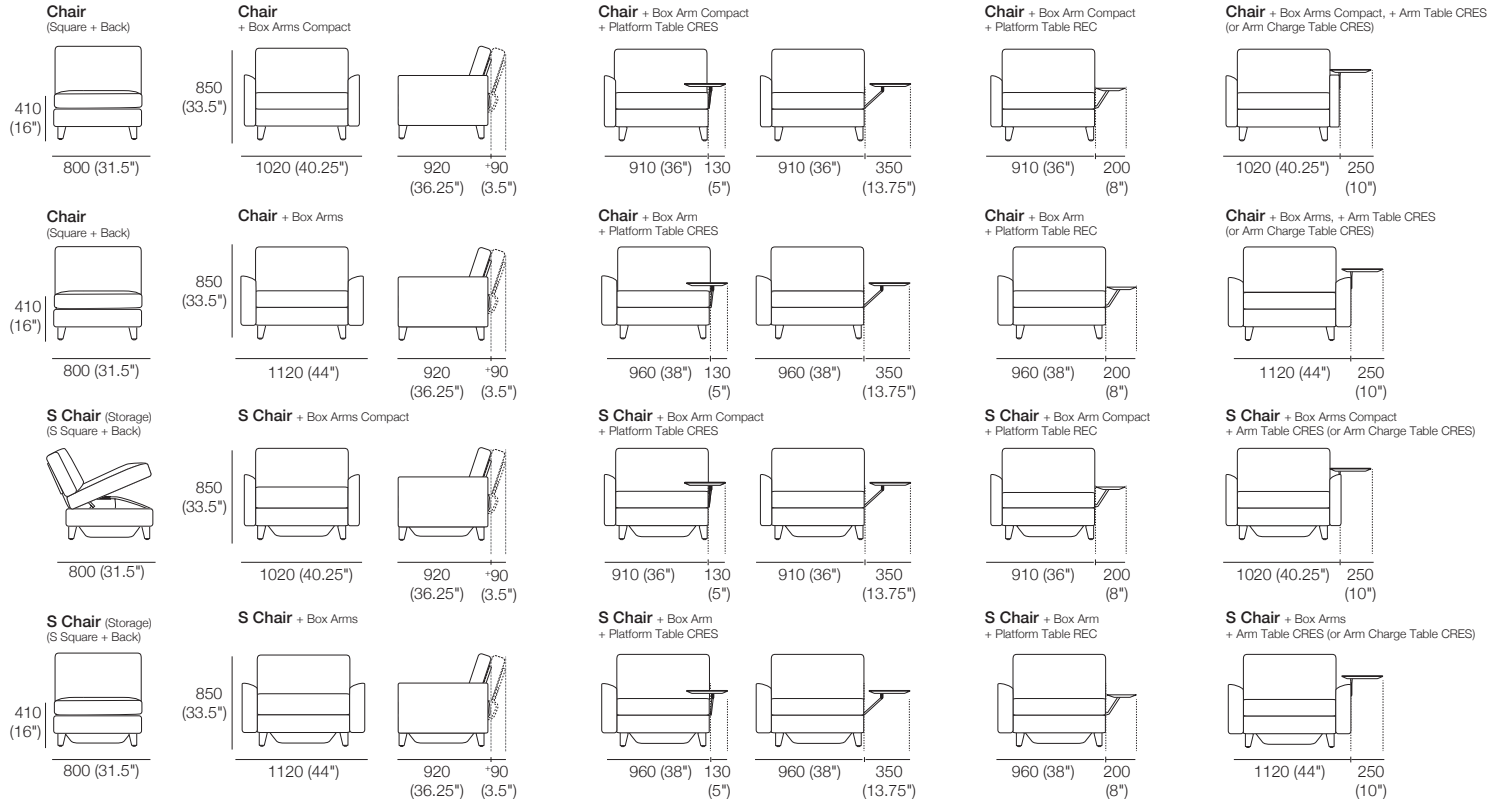

### 2STR Base SEP 1600 Storage

Separate Seat Cushions

# Delta III

Effective January 2019. Use Magic Joiner M105. Seat Position: STD 920 (36.25") / Deep 1010 (39.75"). As King Living has a policy of continuous improvement, changes to products and specifications may be made without prior notice. Images and drawings are representative of design only. Accessories not included.