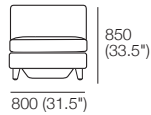

## Components

**Chair**  
(Square + Back)

**S Chair**  
(S Square + Back)

**Back AE**  
Rear View

Side View Positions  
STD / Deep Position

STD Position

Deep Position

**Circle 1380** (Swivel)  
1x Base 1380,  
1x Back B1380