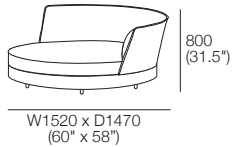

## Components

**Chair**  
(Square + Back)

**S Chair**  
(S Square + Back)

**Back AE**  
Rear View

Side View Positions  
STD / Deep Position

STD Position

Deep Position

**Circle 1380** (Swivel)  
1x Base 1380,  
1x Back B1380

**S Circle 1380** (Storage – No Swivel)  
1x Base S 1380,  
1x Back B1380

**Box Arm**

**Box Arm Smart**

**Box Arm Compact**

**Box Arm Compact Smart**

**SMART Pocket Accessory**  
**Arm Table CRES**

**SMART Pocket Accessory**  
**Arm Charge Table CRES**

**Platform Table CRES**

**Platform Table REC**  
Depth 800

**Angled Leg**  
(STD)

**Adjustable Leg**  
(Optional)

**Bed Bracket**