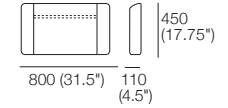

**S Circle 1380** (Storage – No Swivel)  
1x Base S 1380,  
1x Back B1380

**Box Arm**

**Box Arm Smart**

**Box Arm Compact**

**Box Arm Compact Smart**

**SMART Pocket Accessory**  
**Arm Table CRES**

**SMART Pocket Accessory**  
**Arm Charge Table CRES**