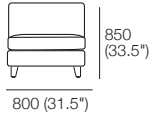

## Components

**Chair**  
(Square + Back)

**S Chair**  
(S Square + Back)

**Back AE**  
Rear View

Side View Positions  
STD / Deep Position

STD Position

Deep Position

**Circle 1380** (Swivel)  
1x Base 1380,  
1x Back B1380