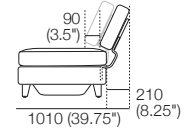

## Components

**Chair**  
(Square + Back)

**S Chair**  
(S Square + Back)

**Back AE**  
Rear View

Side View Positions  
STD / Deep Position

STD Position

Deep Position

**Circle 1380** (Swivel)  
1x Base 1380,  
1x Back B1380

**S Circle 1380** (Storage – No Swivel)  
1x Base S 1380,  
1x Back B1380

**Box Arm**

**Box Arm Smart**

**Box Arm Compact**

**Box Arm Compact Smart**

**SMART Pocket Accessory**  
**Arm Table CRES**

**SMART Pocket Accessory**  
**Arm Charge Table CRES**