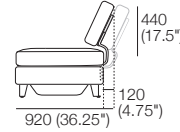

## Components

**Chair**  
(Square + Back)

**S Chair**  
(S Square + Back)

**Back AE**  
Rear View

Side View Positions  
STD / Deep Position

STD Position

Deep Position

**Circle 1380** (Swivel)  
1x Base 1380,  
1x Back B1380

**S Circle 1380** (Storage – No Swivel)  
1x Base S 1380,  
1x Back B1380

**Box Arm**

**Box Arm Smart**

**Box Arm Compact**

**Box Arm Compact Smart**

**SMART Pocket Accessory**  
**Arm Table CRES**

**SMART Pocket Accessory**  
**Arm Charge Table CRES**