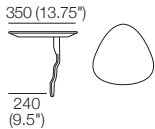

## Components

**Chair**  
(Square + Back)

**S Chair**  
(S Square + Back)

**Back AE**  
Rear View

Side View Positions  
STD / Deep Position

STD Position

Deep Position

**Circle 1380** (Swivel)  
1x Base 1380,  
1x Back B1380

**S Circle 1380** (Storage – No Swivel)  
1x Base S 1380,  
1x Back B1380

**Box Arm**

**Box Arm Smart**

**Box Arm Compact**

**Box Arm Compact Smart**

**SMART Pocket Accessory**  
**Arm Table CRES**

**SMART Pocket Accessory**  
**Arm Charge Table CRES**

**Platform Table CRES**

**Platform Table REC**  
Depth 800

**Angled Leg**  
(STD)

**Adjustable Leg**  
(Optional)

**Bed Bracket**