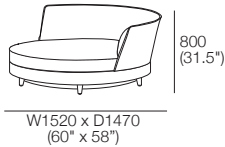

## Components

**Chair**  
(Square + Back)

**S Chair**  
(S Square + Back)

**Back AE**  
Rear View

Side View Positions  
STD / Deep Position

STD Position

Deep Position

**Circle 1380** (Swivel)  
1x Base 1380,  
1x Back B1380

**S Circle 1380** (Storage – No Swivel)  
1x Base S 1380,  
1x Back B1380

**Box Arm**

**Box Arm Smart**

**Box Arm Compact**

**Box Arm Compact Smart**

**SMART Pocket Accessory**  
**Arm Table CRES**

**SMART Pocket Accessory**  
**Arm Charge Table CRES**

**Platform Table CRES**

**Platform Table REC**  
Depth 800

**Angled Leg**  
(STD)

**Adjustable Leg**  
(Optional)

**Bed Bracket**