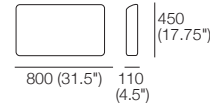

**S Circle 1380** (Storage – No Swivel)  
1x Base S 1380,  
1x Back B1380

**Box Arm**

**Box Arm Smart**

**Box Arm Compact**

**Box Arm Compact Smart**

**SMART Pocket Accessory**  
**Arm Table CRES**

**SMART Pocket Accessory**  
**Arm Charge Table CRES**