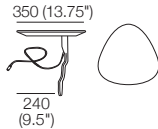

## Components

**Chair**  
(Square + Back)

**S Chair**  
(S Square + Back)

**Back AE**  
Rear View

Side View Positions  
STD / Deep Position

STD Position

Deep Position

**Circle 1380** (Swivel)  
1x Base 1380,  
1x Back B1380

**S Circle 1380** (Storage – No Swivel)  
1x Base S 1380,  
1x Back B1380

**Box Arm**

**Box Arm Smart**

**Box Arm Compact**

**Box Arm Compact Smart**

**SMART Pocket Accessory**  
**Arm Table CRES**

**SMART Pocket Accessory**  
**Arm Charge Table CRES**

**Platform Table CRES**

**Platform Table REC**  
Depth 800

**Angled Leg**  
(STD)

**Adjustable Leg**  
(Optional)

**Bed Bracket**