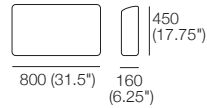

Delta III

Components

Box Arm