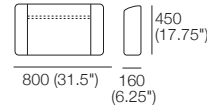

Box Arm Smart