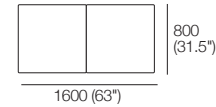

2STR Base SEP 1600 Storage

Separate Seat Cushions