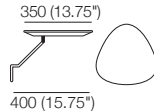

**S Circle 1380** (Storage – No Swivel)  
1x Base S 1380,  
1x Back B1380

**Box Arm**

**Box Arm Smart**

**Box Arm Compact**

**Box Arm Compact Smart**

**SMART Pocket Accessory**  
**Arm Table CRES**

**SMART Pocket Accessory**  
**Arm Charge Table CRES**

**Platform Table CRES**

**Platform Table REC**  
Depth 800

**Angled Leg**  
(STD)

**Adjustable Leg**  
(Optional)

**Bed Bracket**