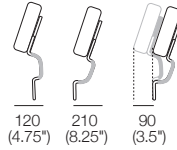

## Components

**Chair**  
(Square + Back)

**S Chair**  
(S Square + Back)

**Back AE**  
Rear View

Side View Positions  
STD / Deep Position

STD Position

Deep Position

**Circle 1380** (Swivel)  
1x Base 1380,  
1x Back B1380

**S Circle 1380** (Storage – No Swivel)  
1x Base S 1380,  
1x Back B1380

**Box Arm**

**Box Arm Smart**

**Box Arm Compact**

**Box Arm Compact Smart**

**SMART Pocket Accessory**  
**Arm Table CRES**

**SMART Pocket Accessory**  
**Arm Charge Table CRES**