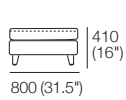

Delta III

Components

Rectangles