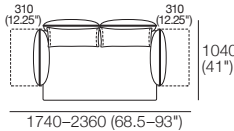

Pkg: 2 STR Deep 2 FlexAB

Components: 1x 2STR Base Deep,
2x BC770, 2x AB770 Fixed, 2x AB770 Flex