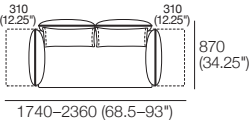

Pkg: 2 STR STD 2 FlexAB

Components: 1x 2STR Base STD,
2x AB770 Fixed, 2x AB770 Flex,
2x BC770