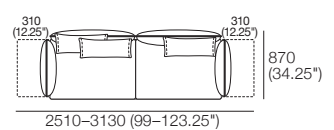

Pkg: 2 STR STD 4 FlexAB

Components: 1x 2STR Base STD,
4x AB770 Flex, 2x BC770

Pkg: 2 STR Deep 4 FlexAB

Components: 1x 2STR Base Deep,
4x AB770 Flex, 2x BC770

Pkg: 3 STR STD 4 FixAB

Components: 1x 3STR Base STD,
3x BC770, 2x AB1155 Fixed, 2x AB770 Fixed

Pkg: 3 STR STD 2 FlexAB

Components: 1x 3STR Base STD,
3x BC770, 2x AB1155 Fixed, 2x AB770 Flex

Effective March 2022. ***Arm/Back Details:** Max. Flex: 310 (12.25"). **Base Compatibility:** **AB770 Arm:** (2 STR; 2.5 STR; 3 STR). **AB770 Back:** (2 STR; 3 STR). **AB940 Arm:** (2 STR DEEP; 2.5 STR DEEP; 3 STR DEEP). **AB940 Back:** (2.5 STR). **AB1155 Back:** (3 STR). **Chaise 2 STR; 3 STR; or Angle Chaise STD:** **AB770** for STD Arm/Back. **AB1155** for Long Arm/Back. **Chaise 2.5 STR:** **AB770** for STD Arm/Back. **AB940** for Long Arm/Back. The maximum usage weight for the AB770 Flex is 15kg (33lb). As King Living has a policy of continuous improvement, changes to products and specifications may be made without prior notice. Images and drawings are representative of design only. Accessories not included.