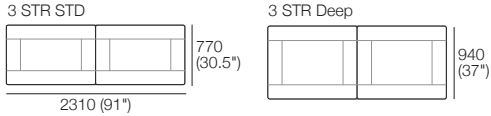

KING

Zaza

Leather detail indicated

Base H280 (11") with Seat Cushion

Arm/Back* Flex H580 (23")

Arm/Back* Fixed H580 (23")

Back Cushion BC940. H500 (19.75")

Scatter Cushion Zazina. H470 (18.5")

BC770. H500 (19.75")

Leg H160 (2.25")

Effective February 2022. *Arm/Back Details: Max. Flex: 310 (12.25"). Base Compatibility: AB770 Arm: (2 STR; 2.5 STR; 3 STR). AB770 Back: (2 STR; 3 STR). AB940 Arm: (2 STR DEEP; 2.5 STR DEEP; 3 STR DEEP). AB940 Back: (2.5 STR). AB1155 Back: (3 STR). Chaise 2 STR; 3 STR; or Angle Chaise STD: AB770 for STD Arm/Back. AB1155 for Long Arm/Back. Chaise 2.5 STR: AB770 for STD Arm/Back. AB940 for Long Arm/Back. The maximum usage weight for the AB770 Flex is 15kg (33lb). As King Living has a policy of continuous improvement, changes to products and specifications may be made without prior notice. Images and drawings are representative of design only. Accessories not included.