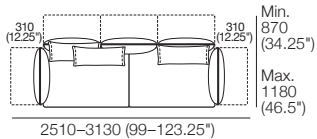

Zaza Packages

Pkg: 3 STR STD 5 FlexAB

Components: 1x 3STR Base STD, 3x BC770,
5x AB770 Flex