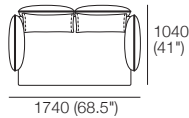

3 Seater
STD or DEEP Base
Back: AB1155 (Fixed)
Rear

Effective February 2022. ***Arm/Back Details:** Max. Flex: 310 (12.25"). **Base Compatibility:** **AB770 Arm:** (2 STR; 2.5 STR; 3 STR). **AB770 Back:** (2 STR; 3 STR). **AB940 Arm:** (2 STR DEEP; 2.5 STR DEEP; 3 STR DEEP). **AB940 Back:** (2.5 STR). **AB1155 Back:** (3 STR). **Chaise 2 STR; 3 STR; or Angle Chaise STD:** **AB770** for STD Arm/Back. **AB1155** for Long Arm/Back. **Chaise 2.5 STR:** **AB770** for STD Arm/Back. **AB940** for Long Arm/Back. The maximum usage weight for the AB770 Flex is 15kg (33lb). As King Living has a policy of continuous improvement, changes to products and specifications may be made without prior notice. Images and drawings are representative of design only. Accessories not included.

Zaza Packages

Pkg: 2 STR STD 4 FixAB

Components: 1x 2STR Base STD,
4x AB770 Fixed, 2x BC770

Pkg: 2 STR Deep 4 FixAB

Components: 1x 2STR Base Deep,
4x AB770 Fixed, 2x BC770

Pkg: 2.5 STR STD 4 FixAB

Components: 1x 2.5STR Base STD,
2x BC940, 2x AB940Fixed, 2x AB770 Fixed