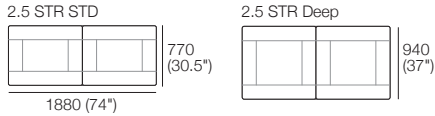

KING

Zaza

Leather detail indicated

Base H280 (11") with Seat Cushion

Arm/Back* Flex H580 (23")

Arm/Back* Fixed H580 (23")

Back Cushion BC940. H500 (19.75")

Scatter Cushion Zazina. H470 (18.5")

BC770. H500 (19.75")

Leg H160 (2.25")

Effective February 2022. *Arm/Back Details: Max. Flex: 310 (12.25"). Base Compatibility: AB770 Arm: (2 STR; 2.5 STR; 3 STR). AB770 Back: (2 STR; 3 STR). AB940 Arm: (2 STR DEEP; 2.5 STR DEEP; 3 STR DEEP). AB940 Back: (2.5 STR). AB1155 Back: (3 STR). Chaise 2 STR; 3 STR; or Angle Chaise STD: AB770 for STD Arm/Back. AB1155 for Long Arm/Back. Chaise 2.5 STR: AB770 for STD Arm/Back. AB940 for Long Arm/Back. The maximum usage weight for the AB770 Flex is 15kg (33lb). As King Living has a policy of continuous improvement, changes to products and specifications may be made without prior notice. Images and drawings are representative of design only. Accessories not included.