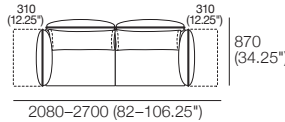

Pkg: 2.5 STR STD 2 FlexAB

Components: 1x 2.5STR Base STD,
2x BC940, 2x AB940Fixed, 2x AB770 Flex