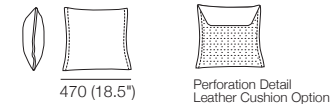

KING

Zaza

Leather detail indicated

Base H280 (11") with Seat Cushion

Arm/Back* Flex H580 (23")

Arm/Back* Fixed H580 (23")

Back Cushion BC940. H500 (19.75")

Scatter Cushion Zazina. H470 (18.5")

BC770. H500 (19.75")

Leg H160 (2.25")

Effective February 2022. *Arm/Back Details: Max. Flex: 310 (12.25"). Base Compatibility: AB770 Arm: (2 STR; 2.5 STR; 3 STR). AB770 Back: (2 STR; 3 STR). AB940 Arm: (2 STR DEEP; 2.5 STR DEEP; 3 STR DEEP). AB940 Back: (2.5 STR). AB1155 Back: (3 STR). Chaise 2 STR; 3 STR; or Angle Chaise STD: AB770 for STD Arm/Back. AB1155 for Long Arm/Back. Chaise 2.5 STR: AB770 for STD Arm/Back. AB940 for Long Arm/Back. The maximum usage weight for the AB770 Flex is 15kg (33lb). As King Living has a policy of continuous improvement, changes to products and specifications may be made without prior notice. Images and drawings are representative of design only. Accessories not included.