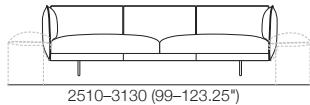

BC770. H500 (19.75")

Leg H160 (2.25")

Effective February 2022. *Arm/Back Details: Max. Flex: 310 (12.25"). Base Compatibility: AB770 Arm: (2 STR; 2.5 STR; 3 STR). AB770 Back: (2 STR; 3 STR). AB940 Arm: (2 STR DEEP; 2.5 STR DEEP; 3 STR DEEP). AB940 Back: (2.5 STR). AB1155 Back: (3 STR). Chaise 2 STR; 3 STR; or Angle Chaise STD: AB770 for STD Arm/Back. AB1155 for Long Arm/Back. Chaise 2.5 STR: AB770 for STD Arm/Back. AB940 for Long Arm/Back. The maximum usage weight for the AB770 Flex is 15kg (33lb). As King Living has a policy of continuous improvement, changes to products and specifications may be made without prior notice. Images and drawings are representative of design only. Accessories not included.

2 Seater | 2.5 Seater | 3 Seater
DEEP Base
Arm: AB940 (Fixed)
Side

2 Seater
STD or DEEP Base
Back: AB770 (Fixed or Flex)
Front

2 Seater
STD or DEEP Base
Back: AB770 (Fixed or Flex)
Rear

2.5 Seater
STD or DEEP Base
Back: AB940 (Fixed)
Front

2.5 Seater
STD or DEEP Base
Back: AB940 (Fixed)
Rear

3 Seater
STD or DEEP Base
Back: AB770 (Fixed)
Front

3 Seater
STD or DEEP Base
Back: AB770 (Fixed)
Rear

3 Seater
STD or DEEP Base
Back: AB1155 (Fixed)
Front

3 Seater
STD or DEEP Base
Back: AB1155 (Fixed)
Rear

Effective February 2022. ***Arm/Back Details:** Max. Flex: 310 (12.25"). **Base Compatibility:** **AB770 Arm:** (2 STR; 2.5 STR; 3 STR). **AB770 Back:** (2 STR; 3 STR). **AB940 Arm:** (2 STR DEEP; 2.5 STR DEEP; 3 STR DEEP). **AB940 Back:** (2.5 STR). **AB1155 Back:** (3 STR). **Chaise 2 STR; 3 STR; or Angle Chaise STD:** **AB770** for STD Arm/Back. **AB1155** for Long Arm/Back. **Chaise 2.5 STR:** **AB770** for STD Arm/Back. **AB940** for Long Arm/Back. The maximum usage weight for the AB770 Flex is 15kg (33lb). As King Living has a policy of continuous improvement, changes to products and specifications may be made without prior notice. Images and drawings are representative of design only. Accessories not included.