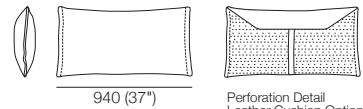

KING

Zaza

Leather detail indicated

Base H280 (11") with Seat Cushion

Arm/Back* Flex H580 (23")

Arm/Back* Fixed H580 (23")

Back Cushion BC940. H500 (19.75")

Scatter Cushion Zazina. H470 (18.5")

BC770. H500 (19.75")

Leg H160 (2.25")

Effective February 2022. *Arm/Back Details: Max. Flex: 310 (12.25"). Base Compatibility: AB770 Arm: (2 STR; 2.5 STR; 3 STR). AB770 Back: (2 STR; 3 STR). AB940 Arm: (2 STR DEEP; 2.5 STR DEEP; 3 STR DEEP). AB940 Back: (2.5 STR). AB1155 Back: (3 STR). Chaise 2 STR; 3 STR; or Angle Chaise STD: AB770 for STD Arm/Back. AB1155 for Long Arm/Back. Chaise 2.5 STR: AB770 for STD Arm/Back. AB940 for Long Arm/Back. The maximum usage weight for the AB770 Flex is 15kg (33lb). As King Living has a policy of continuous improvement, changes to products and specifications may be made without prior notice. Images and drawings are representative of design only. Accessories not included.