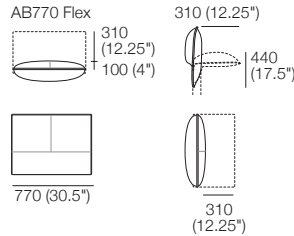

KING

Zaza

Leather detail indicated

Base H280 (11") with Seat Cushion

Arm/Back* Flex H580 (23")

Arm/Back* Fixed H580 (23")

Back Cushion BC940. H500 (19.75")

Scatter Cushion Zazina. H470 (18.5")

BC770. H500 (19.75")

Leg H160 (2.25")

Effective February 2022. *Arm/Back Details: Max. Flex: 310 (12.25"). Base Compatibility: AB770 Arm: (2 STR; 2.5 STR; 3 STR). AB770 Back: (2 STR; 3 STR). AB940 Arm: (2 STR DEEP; 2.5 STR DEEP; 3 STR DEEP). AB940 Back: (2.5 STR). AB1155 Back: (3 STR). Chaise 2 STR; 3 STR; or Angle Chaise STD: AB770 for STD Arm/Back. AB1155 for Long Arm/Back. Chaise 2.5 STR: AB770 for STD Arm/Back. AB940 for Long Arm/Back. The maximum usage weight for the AB770 Flex is 15kg (33lb). As King Living has a policy of continuous improvement, changes to products and specifications may be made without prior notice. Images and drawings are representative of design only. Accessories not included.