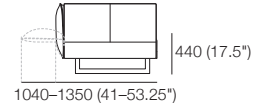

Zaza

Leather detail indicated

Armchair
STD Base
Arm: AB770 (Fixed)
Side

Armchair
STD Base
Back: AB770 (Fixed)
Front

2 Seater | 2.5 Seater | 3 Seater
STD Base
Arm: AB770 (Fixed or Flex)
Side

2 Seater | 2.5 Seater | 3 Seater
DEEP Base
Arm: AB770 (Fixed or Flex)
Side

2 Seater | 2.5 Seater | 3 Seater
DEEP Base
Arm: AB940 (Fixed)
Side

2 Seater
STD or DEEP Base
Back: AB770 (Fixed or Flex)
Front

2 Seater
STD or DEEP Base
Back: AB770 (Fixed or Flex)
Rear

2.5 Seater
STD or DEEP Base
Back: AB940 (Fixed)
Front