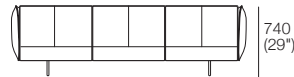

Zaza

Leather detail indicated

Armchair
STD Base
Arm: AB770 (Fixed)
Side

Armchair
STD Base
Back: AB770 (Fixed)
Front

2 Seater | 2.5 Seater | 3 Seater
STD Base
Arm: AB770 (Fixed or Flex)
Side

2 Seater | 2.5 Seater | 3 Seater
DEEP Base
Arm: AB770 (Fixed or Flex)
Side

2 Seater | 2.5 Seater | 3 Seater
DEEP Base
Arm: AB940 (Fixed)
Side

2 Seater
STD or DEEP Base
Back: AB770 (Fixed or Flex)
Front

2 Seater
STD or DEEP Base
Back: AB770 (Fixed or Flex)
Rear

2.5 Seater
STD or DEEP Base
Back: AB940 (Fixed)
Front

2.5 Seater
STD or DEEP Base
Back: AB940 (Fixed)
Rear

3 Seater
STD or DEEP Base
Back: AB770 (Fixed)
Front

3 Seater
STD or DEEP Base
Back: AB770 (Fixed)
Rear

3 Seater
STD or DEEP Base
Back: AB1155 (Fixed)
Front