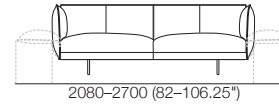

BC770. H500 (19.75")

Leg H160 (2.25")

Effective February 2022. *Arm/Back Details: Max. Flex: 310 (12.25"). Base Compatibility: AB770 Arm: (2 STR; 2.5 STR; 3 STR). AB770 Back: (2 STR; 3 STR). AB940 Arm: (2 STR DEEP; 2.5 STR DEEP; 3 STR DEEP). AB940 Back: (2.5 STR). AB1155 Back: (3 STR). Chaise 2 STR; 3 STR; or Angle Chaise STD: AB770 for STD Arm/Back. AB1155 for Long Arm/Back. Chaise 2.5 STR: AB770 for STD Arm/Back. AB940 for Long Arm/Back. The maximum usage weight for the AB770 Flex is 15kg (33lb). As King Living has a policy of continuous improvement, changes to products and specifications may be made without prior notice. Images and drawings are representative of design only. Accessories not included.

2 Seater | 2.5 Seater | 3 Seater
DEEP Base
Arm: AB940 (Fixed)
Side

2 Seater
STD or DEEP Base
Back: AB770 (Fixed or Flex)
Front

2 Seater
STD or DEEP Base
Back: AB770 (Fixed or Flex)
Rear

2.5 Seater
STD or DEEP Base
Back: AB940 (Fixed)
Front

3 Seater
STD or DEEP Base
Back: AB1155 (Fixed)
Rear

Effective February 2022. ***Arm/Back Details:** Max. Flex: 310 (12.25"). **Base Compatibility:** **AB770 Arm:** (2 STR; 2.5 STR; 3 STR). **AB770 Back:** (2 STR; 3 STR). **AB940 Arm:** (2 STR DEEP; 2.5 STR DEEP; 3 STR DEEP). **AB940 Back:** (2.5 STR). **AB1155 Back:** (3 STR). **Chaise 2 STR; 3 STR; or Angle Chaise STD:** **AB770** for STD Arm/Back. **AB1155** for Long Arm/Back. **Chaise 2.5 STR:** **AB770** for STD Arm/Back. **AB940** for Long Arm/Back. The maximum usage weight for the AB770 Flex is 15kg (33lb). As King Living has a policy of continuous improvement, changes to products and specifications may be made without prior notice. Images and drawings are representative of design only. Accessories not included.