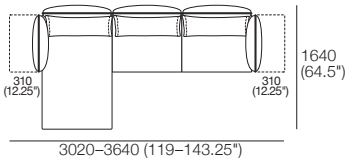

Pkg: 1

Components: 1x 2.5STR Base STD, 1x 2STR Base Deep,
3x AB940Fixed, 2x AB770Flex, 3x BC940