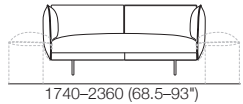

BC770. H500 (19.75")

Leg H160 (2.25")

Effective February 2022. *Arm/Back Details: Max. Flex: 310 (12.25"). Base Compatibility: AB770 Arm: (2 STR; 2.5 STR; 3 STR). AB770 Back: (2 STR; 3 STR). AB940 Arm: (2 STR DEEP; 2.5 STR DEEP; 3 STR DEEP). AB940 Back: (2.5 STR). AB1155 Back: (3 STR). Chaise 2 STR; 3 STR; or Angle Chaise STD: AB770 for STD Arm/Back. AB1155 for Long Arm/Back. Chaise 2.5 STR: AB770 for STD Arm/Back. AB940 for Long Arm/Back. The maximum usage weight for the AB770 Flex is 15kg (33lb). As King Living has a policy of continuous improvement, changes to products and specifications may be made without prior notice. Images and drawings are representative of design only. Accessories not included.

Zaza

Leather detail indicated

Armchair
STD Base
Arm: AB770 (Fixed)
Side

Armchair
STD Base
Back: AB770 (Fixed)
Front

2 Seater | 2.5 Seater | 3 Seater
STD Base
Arm: AB770 (Fixed or Flex)
Side

2 Seater | 2.5 Seater | 3 Seater
DEEP Base
Arm: AB770 (Fixed or Flex)
Side

2 Seater | 2.5 Seater | 3 Seater
DEEP Base
Arm: AB940 (Fixed)
Side

2 Seater
STD or DEEP Base
Back: AB770 (Fixed or Flex)
Front

2 Seater
STD or DEEP Base
Back: AB770 (Fixed or Flex)
Rear

2.5 Seater
STD or DEEP Base
Back: AB940 (Fixed)
Front