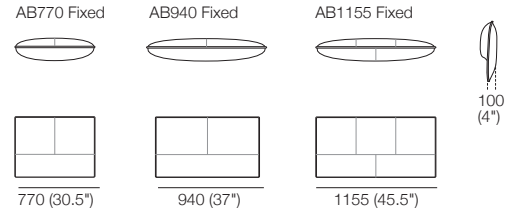

KING

Zaza

Leather detail indicated

Base H280 (11") with Seat Cushion

Arm/Back* Flex H580 (23")

Arm/Back* Fixed H580 (23")

Back Cushion BC940. H500 (19.75")

Scatter Cushion Zazina. H470 (18.5")

BC770. H500 (19.75")

Leg H160 (2.25")

Effective February 2022. *Arm/Back Details: Max. Flex: 310 (12.25"). Base Compatibility: AB770 Arm: (2 STR; 2.5 STR; 3 STR). AB770 Back: (2 STR; 3 STR). AB940 Arm: (2 STR DEEP; 2.5 STR DEEP; 3 STR DEEP). AB940 Back: (2.5 STR). AB1155 Back: (3 STR). Chaise 2 STR; 3 STR; or Angle Chaise STD: AB770 for STD Arm/Back. AB1155 for Long Arm/Back. Chaise 2.5 STR: AB770 for STD Arm/Back. AB940 for Long Arm/Back. The maximum usage weight for the AB770 Flex is 15kg (33lb). As King Living has a policy of continuous improvement, changes to products and specifications may be made without prior notice. Images and drawings are representative of design only. Accessories not included.