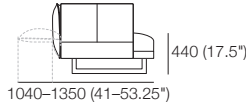

BC770. H500 (19.75")

Leg H160 (2.25")

Effective February 2022. *Arm/Back Details: Max. Flex: 310 (12.25"). Base Compatibility: AB770 Arm: (2 STR; 2.5 STR; 3 STR). AB770 Back: (2 STR; 3 STR). AB940 Arm: (2 STR DEEP; 2.5 STR DEEP; 3 STR DEEP). AB940 Back: (2.5 STR). AB1155 Back: (3 STR). Chaise 2 STR; 3 STR; or Angle Chaise STD: AB770 for STD Arm/Back. AB1155 for Long Arm/Back. Chaise 2.5 STR: AB770 for STD Arm/Back. AB940 for Long Arm/Back. The maximum usage weight for the AB770 Flex is 15kg (33lb). As King Living has a policy of continuous improvement, changes to products and specifications may be made without prior notice. Images and drawings are representative of design only. Accessories not included.

Zaza

Leather detail indicated

Armchair
STD Base
Arm: AB770 (Fixed)
Side

Armchair
STD Base
Back: AB770 (Fixed)
Front

2 Seater | 2.5 Seater | 3 Seater
STD Base
Arm: AB770 (Fixed or Flex)
Side

2 Seater | 2.5 Seater | 3 Seater
DEEP Base
Arm: AB770 (Fixed or Flex)
Side