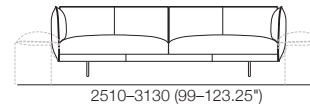

2 Seater | 2.5 Seater | 3 Seater
DEEP Base
Arm: AB940 (Fixed)
Side

2 Seater
STD or DEEP Base
Back: AB770 (Fixed or Flex)
Front

2 Seater
STD or DEEP Base
Back: AB770 (Fixed or Flex)
Rear

2.5 Seater
STD or DEEP Base
Back: AB940 (Fixed)
Front

2.5 Seater
STD or DEEP Base
Back: AB940 (Fixed)
Rear

3 Seater
STD or DEEP Base
Back: AB770 (Fixed)
Front

3 Seater
STD or DEEP Base
Back: AB770 (Fixed)
Rear

3 Seater
STD or DEEP Base
Back: AB1155 (Fixed)
Front

3 Seater
STD or DEEP Base
Back: AB1155 (Fixed)
Rear

Effective February 2022. ***Arm/Back Details:** Max. Flex: 310 (12.25"). **Base Compatibility:** **AB770 Arm:** (2 STR; 2.5 STR; 3 STR). **AB770 Back:** (2 STR; 3 STR). **AB940 Arm:** (2 STR DEEP; 2.5 STR DEEP; 3 STR DEEP). **AB940 Back:** (2.5 STR). **AB1155 Back:** (3 STR). **Chaise 2 STR; 3 STR; or Angle Chaise STD:** **AB770** for STD Arm/Back. **AB1155** for Long Arm/Back. **Chaise 2.5 STR:** **AB770** for STD Arm/Back. **AB940** for Long Arm/Back. The maximum usage weight for the AB770 Flex is 15kg (33lb). As King Living has a policy of continuous improvement, changes to products and specifications may be made without prior notice. Images and drawings are representative of design only. Accessories not included.