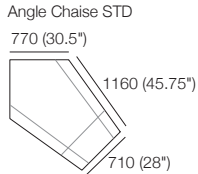

KING

Zaza

Leather detail indicated

Base H280 (11") with Seat Cushion

Arm/Back* Flex H580 (23")

Arm/Back* Fixed H580 (23")

Back Cushion BC940. H500 (19.75")

Scatter Cushion Zazina. H470 (18.5")

BC770. H500 (19.75")

Leg H160 (2.25")

Effective February 2022. *Arm/Back Details: Max. Flex: 310 (12.25"). Base Compatibility: AB770 Arm: (2 STR; 2.5 STR; 3 STR). AB770 Back: (2 STR; 3 STR). AB940 Arm: (2 STR DEEP; 2.5 STR DEEP; 3 STR DEEP). AB940 Back: (2.5 STR). AB1155 Back: (3 STR). Chaise 2 STR; 3 STR; or Angle Chaise STD: AB770 for STD Arm/Back. AB1155 for Long Arm/Back. Chaise 2.5 STR: AB770 for STD Arm/Back. AB940 for Long Arm/Back. The maximum usage weight for the AB770 Flex is 15kg (33lb). As King Living has a policy of continuous improvement, changes to products and specifications may be made without prior notice. Images and drawings are representative of design only. Accessories not included.