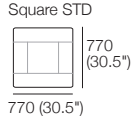

KING

Zaza

Leather detail indicated

Base H280 (11") with Seat Cushion

Arm/Back* Flex H580 (23")

Arm/Back* Fixed H580 (23")

Back Cushion BC940. H500 (19.75")

Scatter Cushion Zazina. H470 (18.5")

BC770. H500 (19.75")

Leg H160 (2.25")

Effective February 2022. *Arm/Back Details: Max. Flex: 310 (12.25"). Base Compatibility: AB770 Arm: (2 STR; 2.5 STR; 3 STR). AB770 Back: (2 STR; 3 STR). AB940 Arm: (2 STR DEEP; 2.5 STR DEEP; 3 STR DEEP). AB940 Back: (2.5 STR). AB1155 Back: (3 STR). Chaise 2 STR; 3 STR; or Angle Chaise STD: AB770 for STD Arm/Back. AB1155 for Long Arm/Back. Chaise 2.5 STR: AB770 for STD Arm/Back. AB940 for Long Arm/Back. The maximum usage weight for the AB770 Flex is 15kg (33lb). As King Living has a policy of continuous improvement, changes to products and specifications may be made without prior notice. Images and drawings are representative of design only. Accessories not included.