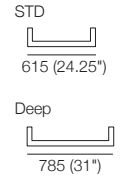

KING

Zaza

Leather detail indicated

Base H280 (11") with Seat Cushion

Arm/Back* Flex H580 (23")

Arm/Back* Fixed H580 (23")

Back Cushion BC940. H500 (19.75")

Scatter Cushion Zazina. H470 (18.5")

BC770. H500 (19.75")

Leg H160 (2.25")

Effective February 2022. *Arm/Back Details: Max. Flex: 310 (12.25"). Base Compatibility: AB770 Arm: (2 STR; 2.5 STR; 3 STR). AB770 Back: (2 STR; 3 STR). AB940 Arm: (2 STR DEEP; 2.5 STR DEEP; 3 STR DEEP). AB940 Back: (2.5 STR). AB1155 Back: (3 STR). Chaise 2 STR; 3 STR; or Angle Chaise STD: AB770 for STD Arm/Back. AB1155 for Long Arm/Back. Chaise 2.5 STR: AB770 for STD Arm/Back. AB940 for Long Arm/Back. The maximum usage weight for the AB770 Flex is 15kg (33lb). As King Living has a policy of continuous improvement, changes to products and specifications may be made without prior notice. Images and drawings are representative of design only. Accessories not included.