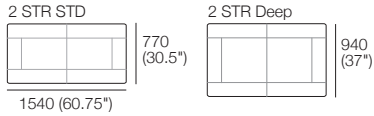

KING

Zaza

Leather detail indicated

Base H280 (11") with Seat Cushion

Arm/Back* Flex H580 (23")

Arm/Back* Fixed H580 (23")

Back Cushion BC940. H500 (19.75")

Scatter Cushion Zazina. H470 (18.5")

BC770. H500 (19.75")

Leg H160 (2.25")

Effective February 2022. *Arm/Back Details: Max. Flex: 310 (12.25"). Base Compatibility: AB770 Arm: (2 STR; 2.5 STR; 3 STR). AB770 Back: (2 STR; 3 STR). AB940 Arm: (2 STR DEEP; 2.5 STR DEEP; 3 STR DEEP). AB940 Back: (2.5 STR). AB1155 Back: (3 STR). Chaise 2 STR; 3 STR; or Angle Chaise STD: AB770 for STD Arm/Back. AB1155 for Long Arm/Back. Chaise 2.5 STR: AB770 for STD Arm/Back. AB940 for Long Arm/Back. The maximum usage weight for the AB770 Flex is 15kg (33lb). As King Living has a policy of continuous improvement, changes to products and specifications may be made without prior notice. Images and drawings are representative of design only. Accessories not included.