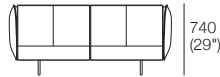

BC770. H500 (19.75")

Leg H160 (2.25")

Effective February 2022. *Arm/Back Details: Max. Flex: 310 (12.25"). Base Compatibility: AB770 Arm: (2 STR; 2.5 STR; 3 STR). AB770 Back: (2 STR; 3 STR). AB940 Arm: (2 STR DEEP; 2.5 STR DEEP; 3 STR DEEP). AB940 Back: (2.5 STR). AB1155 Back: (3 STR). Chaise 2 STR; 3 STR; or Angle Chaise STD: AB770 for STD Arm/Back. AB1155 for Long Arm/Back. Chaise 2.5 STR: AB770 for STD Arm/Back. AB940 for Long Arm/Back. The maximum usage weight for the AB770 Flex is 15kg (33lb). As King Living has a policy of continuous improvement, changes to products and specifications may be made without prior notice. Images and drawings are representative of design only. Accessories not included.

Zaza

Leather detail indicated

Armchair
STD Base
Arm: AB770 (Fixed)
Side

Armchair
STD Base
Back: AB770 (Fixed)
Front

2 Seater | 2.5 Seater | 3 Seater
STD Base
Arm: AB770 (Fixed or Flex)
Side

2 Seater | 2.5 Seater | 3 Seater
DEEP Base
Arm: AB770 (Fixed or Flex)
Side

2 Seater | 2.5 Seater | 3 Seater
DEEP Base
Arm: AB940 (Fixed)
Side

2 Seater
STD or DEEP Base
Back: AB770 (Fixed or Flex)
Front

2 Seater
STD or DEEP Base
Back: AB770 (Fixed or Flex)
Rear

2.5 Seater
STD or DEEP Base
Back: AB940 (Fixed)
Front