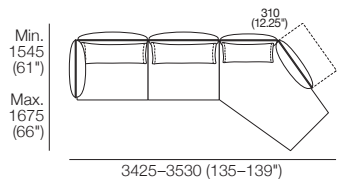

Effective March 2022. *Arm/Back Details: Max. Flex: 310 (12.25"). Base Compatibility: AB770 Arm: (2 STR; 2.5 STR; 3 STR). AB770 Back: (2 STR; 3 STR). AB940 Arm: (2 STR DEEP; 2.5 STR DEEP; 3 STR DEEP). AB940 Back: (2.5 STR). AB1155 Back: (3 STR). Chaise 2 STR; 3 STR; or Angle Chaise STD: AB770 for STD Arm/Back. AB1155 for Long Arm/Back. Chaise 2.5 STR: AB770 for STD Arm/Back. AB940 for Long Arm/Back. The maximum usage weight for the AB770 Flex is 15kg (33lb). As King Living has a policy of continuous improvement, changes to products and specifications may be made without prior notice. Images and drawings are representative of design only. Accessories not included.

Zaza Packages

Pkg: 4

1x 2STR Base STD, 1x Angle Chaise STD,
3x BC770, 4x AB770 Fixed, 1x AB770 Flex
Configurations:

Pkg: 5

1x 2.5STR Base STD, 1x Angle Chaise STD,
2x AB940 Fixed, 2x AB770 Fixed,
1x AB770 Flex, 2x BC940, 1x BC770
Configurations: