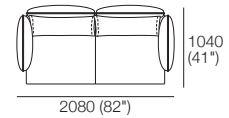

Pkg: 2.5 STR Deep 4 FixAB

Components: 1x 2.5STR Base Deep,
2x BC940, 2x AB940Fixed, 2x AB770 Fixed