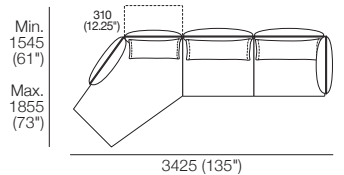

Effective March 2022. *Arm/Back Details: Max. Flex: 310 (12.25"). Base Compatibility: AB770 Arm: (2 STR; 2.5 STR; 3 STR). AB770 Back: (2 STR; 3 STR). AB940 Arm: (2 STR DEEP; 2.5 STR DEEP; 3 STR DEEP). AB940 Back: (2.5 STR). AB1155 Back: (3 STR). Chaise 2 STR; 3 STR; or Angle Chaise STD: AB770 for STD Arm/Back. AB1155 for Long Arm/Back. Chaise 2.5 STR: AB770 for STD Arm/Back. AB940 for Long Arm/Back. The maximum usage weight for the AB770 Flex is 15kg (33lb). As King Living has a policy of continuous improvement, changes to products and specifications may be made without prior notice. Images and drawings are representative of design only. Accessories not included.

Zaza Packages

Pkg: 4

1x 2STR Base STD, 1x Angle Chaise STD,
3x BC770, 4x AB770 Fixed, 1x AB770 Flex
Configurations:

Pkg: 5

1x 2.5STR Base STD, 1x Angle Chaise STD,
2x AB940 Fixed, 2x AB770 Fixed,
1x AB770 Flex, 2x BC940, 1x BC770
Configurations: