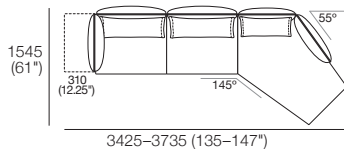

Effective March 2022. *Arm/Back Details: Max. Flex: 310 (12.25"). Base Compatibility: AB770 Arm: (2 STR; 2.5 STR; 3 STR). AB770 Back: (2 STR; 3 STR). AB940 Arm: (2 STR DEEP; 2.5 STR DEEP; 3 STR DEEP). AB940 Back: (2.5 STR). AB1155 Back: (3 STR). Chaise 2 STR; 3 STR; or Angle Chaise STD: AB770 for STD Arm/Back. AB1155 for Long Arm/Back. Chaise 2.5 STR: AB770 for STD Arm/Back. AB940 for Long Arm/Back. The maximum usage weight for the AB770 Flex is 15kg (33lb). As King Living has a policy of continuous improvement, changes to products and specifications may be made without prior notice. Images and drawings are representative of design only. Accessories not included.

Zaza Packages

Pkg: 4

1x 2STR Base STD, 1x Angle Chaise STD,
3x BC770, 4x AB770 Fixed, 1x AB770 Flex
Configurations:

Pkg: 5

1x 2.5STR Base STD, 1x Angle Chaise STD,
2x AB940 Fixed, 2x AB770 Fixed,
1x AB770 Flex, 2x BC940, 1x BC770
Configurations: