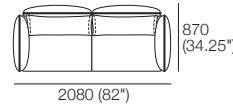

3 Seater
STD or DEEP Base
Back: AB1155 (Fixed)
Rear

Effective February 2022. ***Arm/Back Details:** Max. Flex: 310 (12.25"). **Base Compatibility:** **AB770 Arm:** (2 STR; 2.5 STR; 3 STR). **AB770 Back:** (2 STR; 3 STR). **AB940 Arm:** (2 STR DEEP; 2.5 STR DEEP; 3 STR DEEP). **AB940 Back:** (2.5 STR). **AB1155 Back:** (3 STR). **Chaise 2 STR; 3 STR; or Angle Chaise STD:** **AB770** for STD Arm/Back. **AB1155** for Long Arm/Back. **Chaise 2.5 STR:** **AB770** for STD Arm/Back. **AB940** for Long Arm/Back. The maximum usage weight for the AB770 Flex is 15kg (33lb). As King Living has a policy of continuous improvement, changes to products and specifications may be made without prior notice. Images and drawings are representative of design only. Accessories not included.

Zaza Packages

Pkg: 2 STR STD 4 FixAB

Components: 1x 2STR Base STD,
4x AB770 Fixed, 2x BC770

Pkg: 2 STR Deep 4 FixAB

Components: 1x 2STR Base Deep,
4x AB770 Fixed, 2x BC770

Pkg: 2.5 STR STD 4 FixAB

Components: 1x 2.5STR Base STD,
2x BC940, 2x AB940Fixed, 2x AB770 Fixed