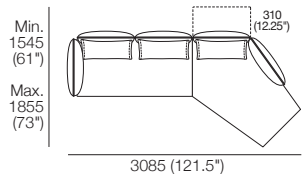

Zaza Packages

Pkg: 4

1x 2STR Base STD, 1x Angle Chaise STD,
3x BC770, 4x AB770 Fixed, 1x AB770 Flex
Configurations: