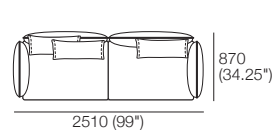

Pkg: 2 STR STD 4 FlexAB

Components: 1x 2STR Base STD,
4x AB770 Flex, 2x BC770

Pkg: 2 STR Deep 4 FlexAB

Components: 1x 2STR Base Deep,
4x AB770 Flex, 2x BC770

Pkg: 3 STR STD 4 FixAB

Components: 1x 3STR Base STD,
3x BC770, 2x AB1155 Fixed, 2x AB770 Fixed

Pkg: 3 STR STD 2 FlexAB

Components: 1x 3STR Base STD,
3x BC770, 2x AB1155 Fixed, 2x AB770 Flex

Effective March 2022. ***Arm/Back Details:** Max. Flex: 310 (12.25"). **Base Compatibility:** **AB770 Arm:** (2 STR; 2.5 STR; 3 STR). **AB770 Back:** (2 STR; 3 STR). **AB940 Arm:** (2 STR DEEP; 2.5 STR DEEP; 3 STR DEEP). **AB940 Back:** (2.5 STR). **AB1155 Back:** (3 STR). **Chaise 2 STR; 3 STR; or Angle Chaise STD:** **AB770** for STD Arm/Back. **AB1155** for Long Arm/Back. **Chaise 2.5 STR:** **AB770** for STD Arm/Back. **AB940** for Long Arm/Back. The maximum usage weight for the AB770 Flex is 15kg (33lb). As King Living has a policy of continuous improvement, changes to products and specifications may be made without prior notice. Images and drawings are representative of design only. Accessories not included.