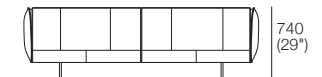

2 Seater | 2.5 Seater | 3 Seater
DEEP Base
Arm: AB940 (Fixed)
Side

2 Seater
STD or DEEP Base
Back: AB770 (Fixed or Flex)
Front

2 Seater
STD or DEEP Base
Back: AB770 (Fixed or Flex)
Rear

2.5 Seater
STD or DEEP Base
Back: AB940 (Fixed)
Front

2.5 Seater
STD or DEEP Base
Back: AB940 (Fixed)
Rear

3 Seater
STD or DEEP Base
Back: AB770 (Fixed)
Front

3 Seater
STD or DEEP Base
Back: AB770 (Fixed)
Rear

3 Seater
STD or DEEP Base
Back: AB1155 (Fixed)
Front

3 Seater
STD or DEEP Base
Back: AB1155 (Fixed)
Rear

Effective February 2022. ***Arm/Back Details:** Max. Flex: 310 (12.25"). **Base Compatibility:** **AB770 Arm:** (2 STR; 2.5 STR; 3 STR). **AB770 Back:** (2 STR; 3 STR). **AB940 Arm:** (2 STR DEEP; 2.5 STR DEEP; 3 STR DEEP). **AB940 Back:** (2.5 STR). **AB1155 Back:** (3 STR). **Chaise 2 STR; 3 STR; or Angle Chaise STD:** **AB770** for STD Arm/Back. **AB1155** for Long Arm/Back. **Chaise 2.5 STR:** **AB770** for STD Arm/Back. **AB940** for Long Arm/Back. The maximum usage weight for the AB770 Flex is 15kg (33lb). As King Living has a policy of continuous improvement, changes to products and specifications may be made without prior notice. Images and drawings are representative of design only. Accessories not included.