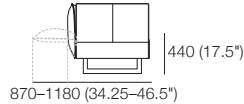

Zaza

Leather detail indicated

Armchair
STD Base
Arm: AB770 (Fixed)
Side

Armchair
STD Base
Back: AB770 (Fixed)
Front

2 Seater | 2.5 Seater | 3 Seater
STD Base
Arm: AB770 (Fixed or Flex)
Side

2 Seater | 2.5 Seater | 3 Seater
DEEP Base
Arm: AB770 (Fixed or Flex)
Side