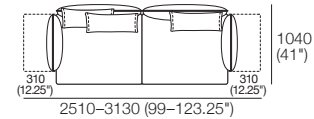

Pkg: 3 STR Deep 2 FlexAB

Components: 1x 3STR Base Deep, 3x BC770,
2x AB1155 Fixed, 2x AB770 Flex