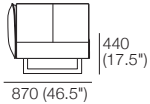

Zaza

Leather detail indicated

Armchair
STD Base
Arm: AB770 (Fixed)
Side