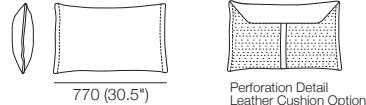

KING

Zaza

Leather detail indicated

Base H280 (11") with Seat Cushion

Arm/Back* Flex H580 (23")

Arm/Back* Fixed H580 (23")

Back Cushion BC940. H500 (19.75")

Scatter Cushion Zazina. H470 (18.5")

BC770. H500 (19.75")

Leg H160 (2.25")

Effective February 2022. *Arm/Back Details: Max. Flex: 310 (12.25"). Base Compatibility: AB770 Arm: (2 STR; 2.5 STR; 3 STR). AB770 Back: (2 STR; 3 STR). AB940 Arm: (2 STR DEEP; 2.5 STR DEEP; 3 STR DEEP). AB940 Back: (2.5 STR). AB1155 Back: (3 STR). Chaise 2 STR; 3 STR; or Angle Chaise STD: AB770 for STD Arm/Back. AB1155 for Long Arm/Back. Chaise 2.5 STR: AB770 for STD Arm/Back. AB940 for Long Arm/Back. The maximum usage weight for the AB770 Flex is 15kg (33lb). As King Living has a policy of continuous improvement, changes to products and specifications may be made without prior notice. Images and drawings are representative of design only. Accessories not included.

Zaza

Leather detail indicated

Armchair
STD Base
Arm: AB770 (Fixed)
Side

Armchair
STD Base
Back: AB770 (Fixed)
Front

2 Seater | 2.5 Seater | 3 Seater
STD Base
Arm: AB770 (Fixed or Flex)
Side

2 Seater | 2.5 Seater | 3 Seater
DEEP Base
Arm: AB770 (Fixed or Flex)
Side