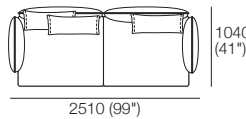

Pkg: 3 STR STD 2 FlexAB

Components: 1x 3STR Base STD,
3x BC770, 2x AB1155 Fixed, 2x AB770 Flex

Effective March 2022. ***Arm/Back Details:** Max. Flex: 310 (12.25"). **Base Compatibility:** **AB770 Arm:** (2 STR; 2.5 STR; 3 STR). **AB770 Back:** (2 STR; 3 STR). **AB940 Arm:** (2 STR DEEP; 2.5 STR DEEP; 3 STR DEEP). **AB940 Back:** (2.5 STR). **AB1155 Back:** (3 STR). **Chaise 2 STR; 3 STR; or Angle Chaise STD:** **AB770** for STD Arm/Back. **AB1155** for Long Arm/Back. **Chaise 2.5 STR:** **AB770** for STD Arm/Back. **AB940** for Long Arm/Back. The maximum usage weight for the AB770 Flex is 15kg (33lb). As King Living has a policy of continuous improvement, changes to products and specifications may be made without prior notice. Images and drawings are representative of design only. Accessories not included.

Zaza Packages

Pkg: 3 STR STD 5 FlexAB

Components: 1x 3STR Base STD, 3x BC770,
5x AB770 Flex

Pkg: 3 STR Deep 4 FixAB

Components: 1x 3STR Base Deep, 3x BC770,
2x AB1155 Fixed, 2x AB770 Fixed

Pkg: 3 STR Deep 2 FlexAB