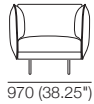

KING

Zaza

Leather detail indicated

Base H280 (11") with Seat Cushion

Arm/Back* Flex H580 (23")

Arm/Back* Fixed H580 (23")

Back Cushion BC940. H500 (19.75")

Scatter Cushion Zazina. H470 (18.5")

BC770. H500 (19.75")

Leg H160 (2.25")

Effective February 2022. *Arm/Back Details: Max. Flex: 310 (12.25"). Base Compatibility: AB770 Arm: (2 STR; 2.5 STR; 3 STR). AB770 Back: (2 STR; 3 STR). AB940 Arm: (2 STR DEEP; 2.5 STR DEEP; 3 STR DEEP). AB940 Back: (2.5 STR). AB1155 Back: (3 STR). Chaise 2 STR; 3 STR; or Angle Chaise STD: AB770 for STD Arm/Back. AB1155 for Long Arm/Back. Chaise 2.5 STR: AB770 for STD Arm/Back. AB940 for Long Arm/Back. The maximum usage weight for the AB770 Flex is 15kg (33lb). As King Living has a policy of continuous improvement, changes to products and specifications may be made without prior notice. Images and drawings are representative of design only. Accessories not included.

Zaza

Leather detail indicated

Armchair
STD Base
Arm: AB770 (Fixed)
Side

Armchair
STD Base
Back: AB770 (Fixed)
Front

2 Seater | 2.5 Seater | 3 Seater
STD Base
Arm: AB770 (Fixed or Flex)
Side

2 Seater | 2.5 Seater | 3 Seater
DEEP Base
Arm: AB770 (Fixed or Flex)
Side

2 Seater | 2.5 Seater | 3 Seater
DEEP Base
Arm: AB940 (Fixed)
Side

2 Seater
STD or DEEP Base
Back: AB770 (Fixed or Flex)
Front

2 Seater
STD or DEEP Base
Back: AB770 (Fixed or Flex)
Rear

2.5 Seater
STD or DEEP Base
Back: AB940 (Fixed)
Front