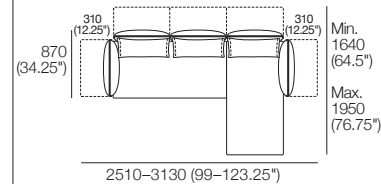

Zaza Packages

Pkg: 4

1x 2STR Base STD, 1x Angle Chaise STD,
3x BC770, 4x AB770 Fixed, 1x AB770 Flex
Configurations:

Pkg: 5

1x 2.5STR Base STD, 1x Angle Chaise STD,
2x AB940 Fixed, 2x AB770 Fixed,
1x AB770 Flex, 2x BC940, 1x BC770
Configurations:

Pkg: 6

1x 3STR Base STD, 1x Angle Chaise STD,
1x AB770 Flex, 5x AB770 Fixed, 4x BC770
Configurations:

Pkg: 7 STD 2 FLEX

Components: 2x 2STR Base STD,
2x AB770 Flex, 3x BC770,
3x AB770 Fixed

Pkg: 7 STD 5 FLEX

Components: 2x Zaza 2STR Base STD,
5x Zaza AB770 Flex, 3x Zaza BC770

Effective March 2022. *Arm/Back Details: Max. Flex: 310 (12.25"). **Base Compatibility:** AB770 Arm: (2 STR; 2.5 STR; 3 STR). AB770 Back: (2 STR; 3 STR). AB940 Arm: (2 STR DEEP; 2.5 STR DEEP; 3 STR DEEP). AB940 Back: (2.5 STR). AB1155 Back: (3 STR). **Chaise 2 STR; 3 STR; or Angle Chaise STD:** AB770 for STD Arm/Back. AB1155 for Long Arm/Back. **Chaise 2.5 STR:** AB770 for STD Arm/Back. AB940 for Long Arm/Back. The maximum usage weight for the AB770 Flex is 15kg (33lb). As King Living has a policy of continuous improvement, changes to products and specifications may be made without prior notice. Images and drawings are representative of design only. Accessories not included.