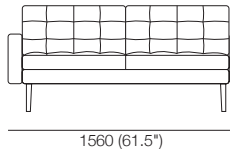

**Bolster Cushion Oval**  
W148 (5.75") x H120 (4.75")

**Leg**

# Uno

Armless Chair

Chair 1 x Arm

Chair 2x Arms

Chair 2x Arms

2 Seater Armless

2 Seater 1x Arm

2 Seater 2x Arms

# Uno

3 Seater Armless

3 Seater 1x Arm

3 Seater 2x Arm