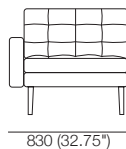

# Uno

**Ottoman 730-730**  
D730 (28.75")

**Ottoman 1460-730**  
D730 (28.75")

**Ottoman 1460-550**  
D570 (22.5")

**Square**  
D730 (28.75")

**2 Seater Base**  
D730 (28.75")

**3 Seater Base**  
D730 (28.75")

**AB 730**

**AB 825**

**AB 1460**

**AB 2190**

**Back Cushion 730P**  
(Plain)

**Back Cushion 730Q**  
(Quilted)

**Bolster**  
(Support)

**Bolster Cushion**  
(Scatter)

**Bolster Cushion Oval**  
W148 (5.75") x H120 (4.75")

**Leg**

# Uno

Armless Chair

Chair 1 x Arm

Chair 2x Arms

Chair 2x Arms

2 Seater Armless

2 Seater 1x Arm

2 Seater 2x Arms