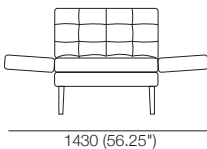

# Uno

**Ottoman 730-730**  
D730 (28.75")

**Ottoman 1460-730**  
D730 (28.75")

**Ottoman 1460-550**  
D570 (22.5")

**Square**  
D730 (28.75")

**2 Seater Base**  
D730 (28.75")

**3 Seater Base**  
D730 (28.75")

**Bolster Cushion Oval**  
W148 (5.75") x H120 (4.75")

**Leg**

# Uno

Armless Chair

Chair 1 x Arm

Chair 2x Arms

Chair 2x Arms

2 Seater Armless

2 Seater 1x Arm

2 Seater 2x Arms

# Uno

3 Seater Armless

3 Seater 1x Arm

3 Seater 2x Arm