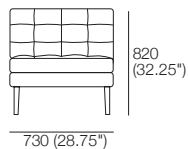

# Uno

**Ottoman 730-730**  
D730 (28.75")

**Ottoman 1460-730**  
D730 (28.75")

**Ottoman 1460-550**  
D570 (22.5")

**Square**  
D730 (28.75")

**2 Seater Base**  
D730 (28.75")

**3 Seater Base**  
D730 (28.75")

**AB 730**

**AB 825**

**AB 1460**

**AB 2190**

**Back Cushion 730P**  
(Plain)

**Back Cushion 730Q**  
(Quilted)

**Bolster**  
(Support)

**Bolster Cushion**  
(Scatter)

**Bolster Cushion Oval**  
W148 (5.75") x H120 (4.75")

**Leg**

# Uno

Armless Chair

Chair 1 x Arm

Chair 2x Arms

Chair 2x Arms

2 Seater Armless

2 Seater 1x Arm

2 Seater 2x Arms