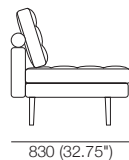

**Bolster Cushion Oval**  
W148 (5.75") x H120 (4.75")

**Leg**

# Uno

Armless Chair

Chair 1 x Arm

Chair 2x Arms

Chair 2x Arms

2 Seater Armless

2 Seater 1x Arm

2 Seater 2x Arms

# Uno

3 Seater Armless

3 Seater 1x Arm

3 Seater 2x Arm