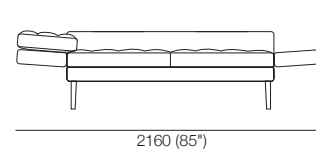

# Uno

**Ottoman 730-730**  
D730 (28.75")

**Ottoman 1460-730**  
D730 (28.75")

**Ottoman 1460-550**  
D570 (22.5")

**Square**  
D730 (28.75")

**2 Seater Base**  
D730 (28.75")

**3 Seater Base**  
D730 (28.75")

**Bolster Cushion Oval**  
W148 (5.75") x H120 (4.75")

**Leg**

# Uno

Armless Chair

Chair 1 x Arm

Chair 2x Arms

Chair 2x Arms

2 Seater Armless

2 Seater 1x Arm

2 Seater 2x Arms

# Uno

3 Seater Armless

3 Seater 1x Arm

3 Seater 2x Arm