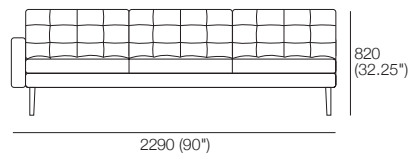

**Bolster Cushion Oval**  
W148 (5.75") x H120 (4.75")

**Leg**

# Uno

Armless Chair

Chair 1 x Arm

Chair 2x Arms

Chair 2x Arms

2 Seater Armless

2 Seater 1x Arm

2 Seater 2x Arms

# Uno

3 Seater Armless

3 Seater 1x Arm

3 Seater 2x Arm