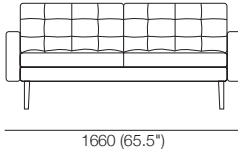

# Uno

**Ottoman 730-730**  
D730 (28.75")

**Ottoman 1460-730**  
D730 (28.75")

**Ottoman 1460-550**  
D570 (22.5")

**Square**  
D730 (28.75")

**2 Seater Base**  
D730 (28.75")

**3 Seater Base**  
D730 (28.75")

**Bolster Cushion Oval**  
W148 (5.75") x H120 (4.75")

**Leg**

# Uno

Armless Chair

Chair 1 x Arm

Chair 2x Arms

Chair 2x Arms

2 Seater Armless

2 Seater 1x Arm

2 Seater 2x Arms

# Uno

3 Seater Armless

3 Seater 1x Arm

3 Seater 2x Arm