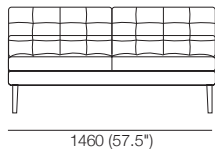

**Bolster Cushion Oval**  
W148 (5.75") x H120 (4.75")

**Leg**

# Uno

Armless Chair

Chair 1 x Arm

Chair 2x Arms

Chair 2x Arms

2 Seater Armless

2 Seater 1x Arm

2 Seater 2x Arms

# Uno

3 Seater Armless

3 Seater 1x Arm

3 Seater 2x Arm