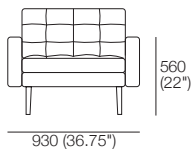

# Uno

**Ottoman 730-730**  
D730 (28.75")

**Ottoman 1460-730**  
D730 (28.75")

**Ottoman 1460-550**  
D570 (22.5")

**Square**  
D730 (28.75")

**2 Seater Base**  
D730 (28.75")

**3 Seater Base**  
D730 (28.75")

**Bolster Cushion Oval**  
W148 (5.75") x H120 (4.75")

**Leg**

# Uno

Armless Chair

Chair 1 x Arm

Chair 2x Arms

Chair 2x Arms

2 Seater Armless

2 Seater 1x Arm

2 Seater 2x Arms

# Uno

3 Seater Armless

3 Seater 1x Arm

3 Seater 2x Arm