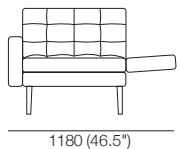

# Uno

**Ottoman 730-730**  
D730 (28.75")

**Ottoman 1460-730**  
D730 (28.75")

**Ottoman 1460-550**  
D570 (22.5")

**Square**  
D730 (28.75")

**2 Seater Base**  
D730 (28.75")

**3 Seater Base**  
D730 (28.75")

**Bolster Cushion Oval**  
W148 (5.75") x H120 (4.75")

**Leg**

# Uno

Armless Chair

Chair 1 x Arm

Chair 2x Arms

Chair 2x Arms

2 Seater Armless

2 Seater 1x Arm

2 Seater 2x Arms

# Uno

3 Seater Armless

3 Seater 1x Arm

3 Seater 2x Arm