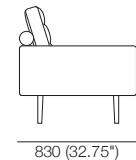

**Bolster Cushion Oval**  
W148 (5.75") x H120 (4.75")

**Leg**

# Uno

Armless Chair

Chair 1 x Arm

Chair 2x Arms

Chair 2x Arms

2 Seater Armless

2 Seater 1x Arm

2 Seater 2x Arms

# Uno

3 Seater Armless

3 Seater 1x Arm

3 Seater 2x Arm