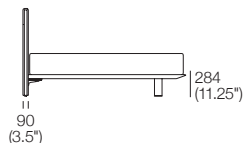

## Horizon Bed General Dimensions:

Mattress sold separately.

Side View

## SuperKing-UK

Mattress Area:  
1835 (72.25") x 2030 (80")

## King-UK

Mattress Area:  
1525 (60") x 2030 (80")