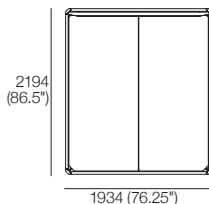

K I N G

DT2023002-UK-V1

kingliving.com

Adelaide
Four-poster Bed

Adelaide

Four-poster Bed

Adelaide Bed General Dimensions

Mattress sold separately

Front

Side

End

Adelaide Bed General Dimensions

Top View

King-AU ~SuperKing-UK

Mattress Area:
1835 (72.25") x 2030 (80")

Queen-AU ~King-UK

Mattress Area:
1525 (60") x 2030 (80")