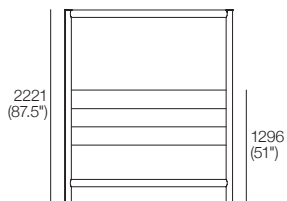

K I N G

DT2023002-UK-V1

kingliving.com

Adelaide
Four-poster Bed

Adelaide

Four-poster Bed

Adelaide Bed General Dimensions

Mattress sold separately

Front

Side

End

Adelaide Bed General Dimensions

Top View

King-AU ~SuperKing-UK

Mattress Area:
1835 (72.25") x 2030 (80")

Queen-AU ~King-UK

Mattress Area:
1525 (60") x 2030 (80")