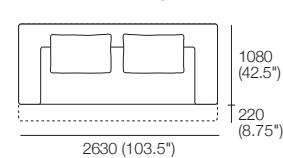

Square Fixed

Back Cushion Large

Back Cushion Small

Strata II Fixed / Strata II Deluxe*

2 Seater Fixed / 2 Seater Deluxe*

2.5 Seater Fixed / 2.5 Seater Deluxe*

3 Seater Fixed / 3 Seater Deluxe*

Side View: Extended (Deluxe* Only)

Top View: Fixed / Closed - Extended*

Top View: Fixed / Closed - Extended*

Top View: Fixed / Closed - Extended*

Packages

2 Seater (Fixed or Deluxe*)

2.5 Seater (Fixed or Deluxe*)

3 Seater (Gap Cushion) (Fixed or Deluxe*)