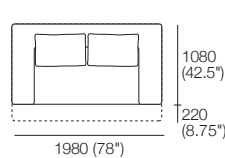

Square Fixed

Back Cushion Large

Back Cushion Small

Strata II Fixed / Strata II Deluxe*

2 Seater Fixed / 2 Seater Deluxe*

2.5 Seater Fixed / 2.5 Seater Deluxe*

3 Seater Fixed / 3 Seater Deluxe*

Side View: Extended (Deluxe* Only)

Top View: Fixed / Closed - Extended*

Top View: Fixed / Closed - Extended*

Top View: Fixed / Closed - Extended*

Packages

2 Seater (Fixed or Deluxe*)

2.5 Seater (Fixed or Deluxe*)

3 Seater (Gap Cushion) (Fixed or Deluxe*)