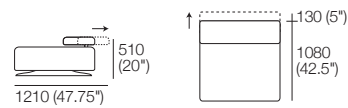

Strata II

Chair Armless Swivel