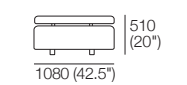

Square Fixed

Back Cushion Large

Back Cushion Small

Strata II Fixed / Strata II Deluxe*

2 Seater Fixed / 2 Seater Deluxe*

2.5 Seater Fixed / 2.5 Seater Deluxe*

3 Seater Fixed / 3 Seater Deluxe*

Side View: Extended (Deluxe* Only)

Top View: Fixed / Closed - Extended*

Top View: Fixed / Closed - Extended*

Top View: Fixed / Closed - Extended*

Packages

2 Seater (Fixed or Deluxe*)

2.5 Seater (Fixed or Deluxe*)

3 Seater (Gap Cushion) (Fixed or Deluxe*)