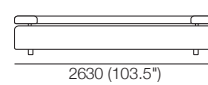

Square Fixed

Back Cushion Large

Back Cushion Small

Strata II Fixed / Strata II Deluxe*

2 Seater Fixed / 2 Seater Deluxe*

2.5 Seater Fixed / 2.5 Seater Deluxe*

3 Seater Fixed / 3 Seater Deluxe*

Side View: Extended (Deluxe* Only)

Top View: Fixed / Closed - Extended*

Top View: Fixed / Closed - Extended*

Top View: Fixed / Closed - Extended*

Packages

2 Seater (Fixed or Deluxe*)

2.5 Seater (Fixed or Deluxe*)

3 Seater (Gap Cushion) (Fixed or Deluxe*)