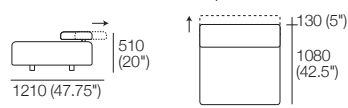

Strata II

KING[®]
L I V I N G

DT2019/20 V3

kingliving.com

Strata II

Chair Armless Swivel

Chair Armless

Square Swivel

Square Fixed

Back Cushion Large

Back Cushion Small

Strata II Fixed / Strata II Deluxe*

2 Seater Fixed / 2 Seater Deluxe*

2.5 Seater Fixed / 2.5 Seater Deluxe*

3 Seater Fixed / 3 Seater Deluxe*

Side View: Extended (Deluxe* Only)

Top View: Fixed / Closed - Extended*

Top View: Fixed / Closed - Extended*

Top View: Fixed / Closed - Extended*

Packages

2 Seater (Fixed or Deluxe*)

2.5 Seater (Fixed or Deluxe*)

3 Seater (Gap Cushion) (Fixed or Deluxe*)