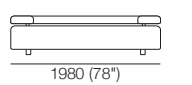

Square Fixed

Back Cushion Large

Back Cushion Small

Strata II Fixed / Strata II Deluxe*

2 Seater Fixed / 2 Seater Deluxe*

2.5 Seater Fixed / 2.5 Seater Deluxe*

3 Seater Fixed / 3 Seater Deluxe*

Side View: Extended (Deluxe* Only)

Top View: Fixed / Closed - Extended*

Top View: Fixed / Closed - Extended*

Top View: Fixed / Closed - Extended*

Packages

2 Seater (Fixed or Deluxe*)

2.5 Seater (Fixed or Deluxe*)

3 Seater (Gap Cushion) (Fixed or Deluxe*)