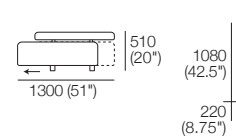

Square Fixed

Back Cushion Large

Back Cushion Small

Strata II Fixed / Strata II Deluxe*

2 Seater Fixed / 2 Seater Deluxe*

2.5 Seater Fixed / 2.5 Seater Deluxe*

3 Seater Fixed / 3 Seater Deluxe*

Side View: Extended (Deluxe* Only)

Top View: Fixed / Closed - Extended*

Top View: Fixed / Closed - Extended*

Top View: Fixed / Closed - Extended*

Packages

2 Seater (Fixed or Deluxe*)

2.5 Seater (Fixed or Deluxe*)

3 Seater (Gap Cushion) (Fixed or Deluxe*)