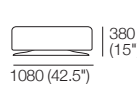

Strata II

KING[®]
L I V I N G

DT2019/20 V3

kingliving.com

Strata II

Chair Armless Swivel

Chair Armless

Square Swivel

Square Fixed

Back Cushion Large

Back Cushion Small

Strata II Fixed / Strata II Deluxe*

2 Seater Fixed / 2 Seater Deluxe*

2.5 Seater Fixed / 2.5 Seater Deluxe*

3 Seater Fixed / 3 Seater Deluxe*

Side View: Extended (Deluxe* Only)

Top View: Fixed / Closed - Extended*

Top View: Fixed / Closed - Extended*

Top View: Fixed / Closed - Extended*

Packages

2 Seater (Fixed or Deluxe*)

2.5 Seater (Fixed or Deluxe*)

3 Seater (Gap Cushion) (Fixed or Deluxe*)