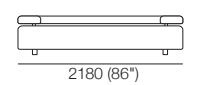

Square Fixed

Back Cushion Large

Back Cushion Small

Strata II Fixed / Strata II Deluxe*

2 Seater Fixed / 2 Seater Deluxe*

2.5 Seater Fixed / 2.5 Seater Deluxe*

3 Seater Fixed / 3 Seater Deluxe*

Side View: Extended (Deluxe* Only)

Top View: Fixed / Closed - Extended*

Top View: Fixed / Closed - Extended*

Top View: Fixed / Closed - Extended*

Packages

2 Seater (Fixed or Deluxe*)

2.5 Seater (Fixed or Deluxe*)

3 Seater (Gap Cushion) (Fixed or Deluxe*)