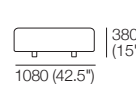

Square Fixed

Back Cushion Large

Back Cushion Small

Strata II Fixed / Strata II Deluxe*

2 Seater Fixed / 2 Seater Deluxe*

2.5 Seater Fixed / 2.5 Seater Deluxe*

3 Seater Fixed / 3 Seater Deluxe*

Side View: Extended (Deluxe* Only)