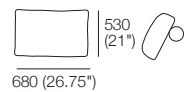

Strata II

KING[®]
L I V I N G

DT2019/20 V3

kingliving.com

Strata II

Chair Armless Swivel

Chair Armless

Square Swivel

Square Fixed

Back Cushion Large

Back Cushion Small

Strata II Fixed / Strata II Deluxe*

2 Seater Fixed / 2 Seater Deluxe*

2.5 Seater Fixed / 2.5 Seater Deluxe*

3 Seater Fixed / 3 Seater Deluxe*

Side View: Extended (Deluxe* Only)