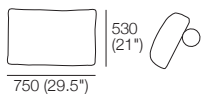

Strata II

KING[®]
L I V I N G

DT2019/20 V3

kingliving.com

Strata II

Chair Armless Swivel

Chair Armless

Square Swivel

Square Fixed

Back Cushion Large

Back Cushion Small

Strata II Fixed / Strata II Deluxe*

2 Seater Fixed / 2 Seater Deluxe*

2.5 Seater Fixed / 2.5 Seater Deluxe*

3 Seater Fixed / 3 Seater Deluxe*

Side View: Extended (Deluxe* Only)