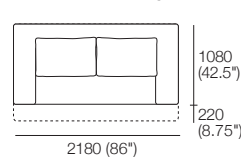

Square Fixed

Back Cushion Large

Back Cushion Small

Strata II Fixed / Strata II Deluxe*

2 Seater Fixed / 2 Seater Deluxe*

2.5 Seater Fixed / 2.5 Seater Deluxe*

3 Seater Fixed / 3 Seater Deluxe*

Side View: Extended (Deluxe* Only)

Top View: Fixed / Closed - Extended*

Top View: Fixed / Closed - Extended*

Top View: Fixed / Closed - Extended*

Packages

2 Seater (Fixed or Deluxe*)

2.5 Seater (Fixed or Deluxe*)

3 Seater (Gap Cushion) (Fixed or Deluxe*)