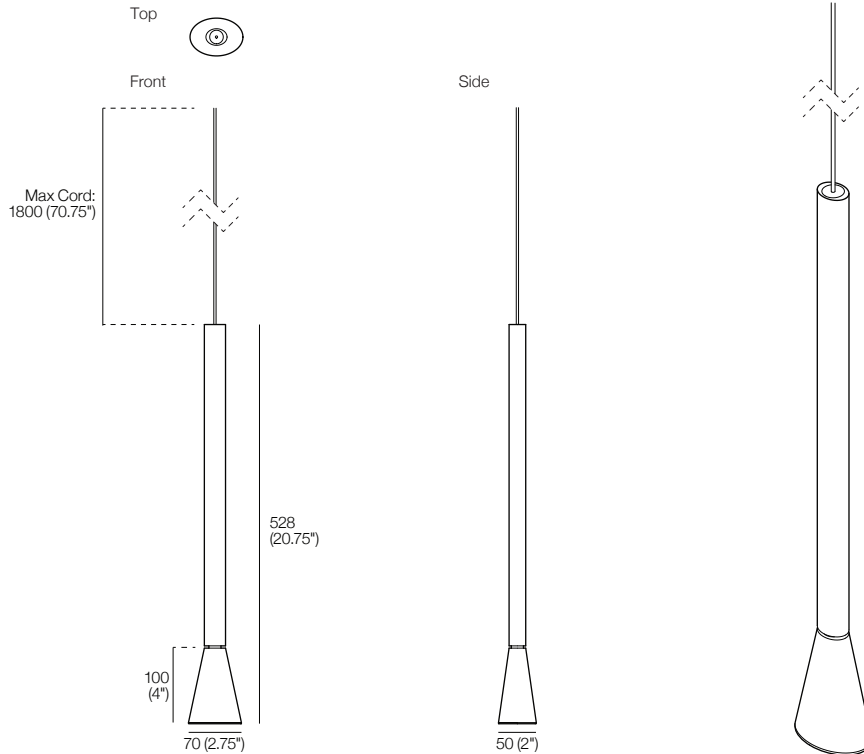

K I N G

Spia Pendant

DT2023052-V3

kingliving.com

Spia Pendant Light

Spia Pendant

- Specifications**
- Switch**
ON/OFF; Dimming
 - Light Source**
5W SMD LED
 - Colour Temperature**
~3000K
 - Finishes**
Available in selected King Living timber finishes