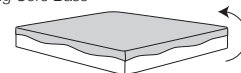

KingFlex Support SleepPlus 8000
Reversible Optimal KingCell Pocket Spring Core Base for softer or firmer support