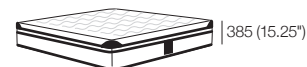

SleepPlus Modular Mattress Range

SleepPlus 3000
Reversible Mattress

SleepPlus 6000
Modular Mattress

SleepPlus 8000
Plus Modular Mattress

SleepPlus 9008
Premium Modular Mattress

SuperKing Mattress (Range)

SuperKing-UK

SleepPlus 3000 | 6000 | 8000 | 9008

Dimensions:

Width: 1851 (73")

Length: 2046 (80.5")

King Mattress (Range)

King-UK

SleepPlus 3000 | 6000 | 8000 | 9008

Dimensions: