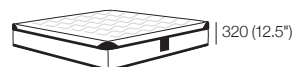

SleepPlus Modular Mattress Range

SleepPlus 3000
Reversible Mattress

SleepPlus 6000
Modular Mattress

SleepPlus 8000
Plus Modular Mattress

SleepPlus 9008
Premium Modular Mattress

SuperKing Mattress (Range)

SuperKing-UK

SleepPlus 3000 | 6000 | 8000 | 9008

Dimensions:

Width: 1851 (73")

Length: 2046 (80.5")

King Mattress (Range)

King-UK

SleepPlus 3000 | 6000 | 8000 | 9008

Dimensions: