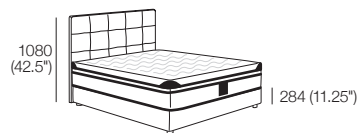

SleepPlus 3000 | 6000 | 8000 | 9008

Dimensions:

Width: 1851 (73")

Length: 2046 (80.5")

King Mattress (Range)

King-UK

SleepPlus 3000 | 6000 | 8000 | 9008

Dimensions:

Width: 1541 (60.75")

Length: 2046 (80.5")

Double Mattress (Range)

Double-UK

SleepPlus 3000 | 6000

Dimensions:

Width: 1401 (55")

Length: 1916 (75.5")

SleepPlus Ensemble Range

SuperKing

Mattress sold separately.
Components: Bedhead;
Bedbase; STD Adjustable Legs;
Magic Joiners.

King

Mattress sold separately.
Components: Bedhead;
Bedbase; STD Adjustable Legs;
Magic Joiners.

Double

Mattress sold separately.
Components: Bedhead;
Bedbase; STD Adjustable Legs;
Magic Joiners.

SuperKing Ensemble (Range)

SuperKing-UK

Dimensions:
Width: 1845 (72.75")
Length: 2160 (85")
Mattress Area:
1851 (73") x 2046 (80.5")