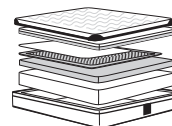

Uniflex Support SleepPlus 6000 | 8000 | 9008
Uniflex Edge Support System maximises usable sleep surface whilst providing lateral support for modular components. Allows flexibility to adjust, clean, or replace components to suit individual requirements.