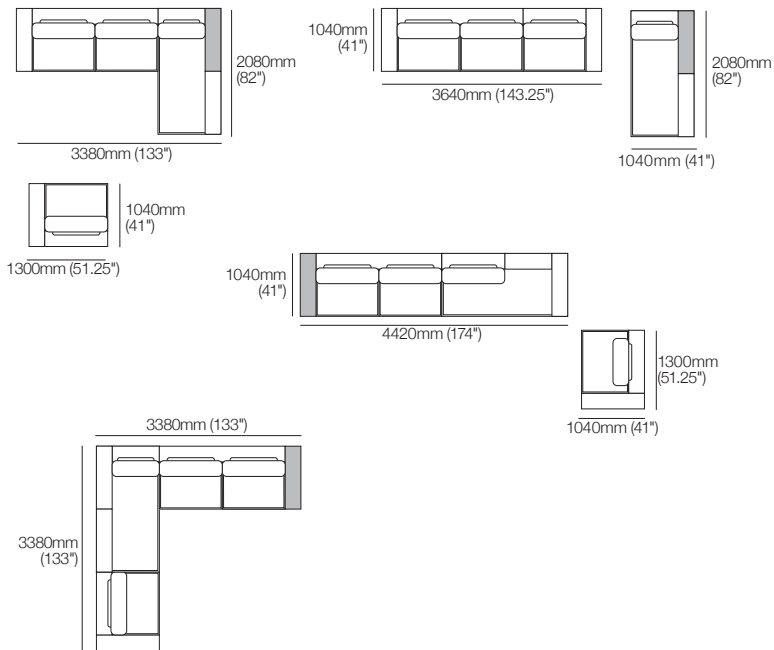

Package: 9C Plus Chair (Straight Chaise) / OR 9C Plus Chair SMART (Straight Chaise)

Configuration Examples: