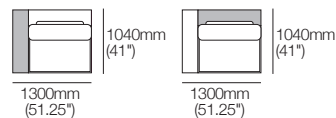

Chair 130C / OR Chair 130C SMART

Configuration Examples: