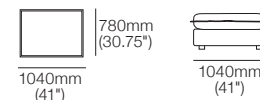

Ottoman 104-78