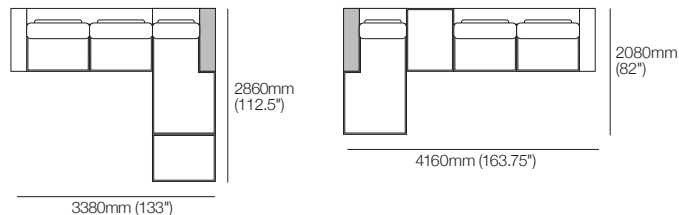

Jasper Coast

Configurations easily convert from left-hand to right-hand

Package: 9C Plus Ottoman (L-Chaise) / OR 9C Plus Ottoman SMART (L-Chaise)

Configuration Examples: