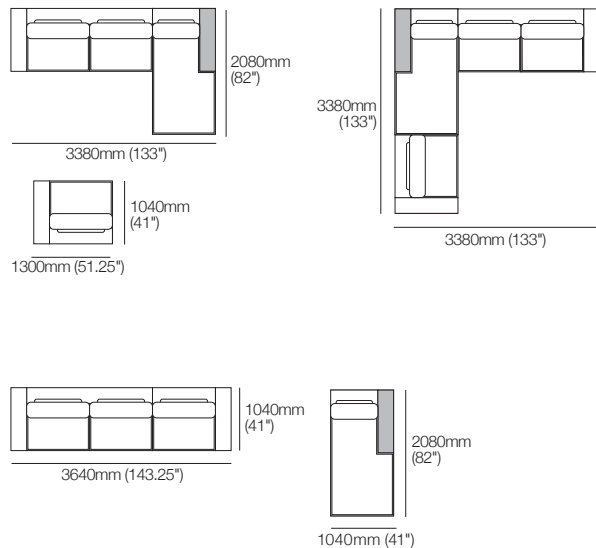

# Jasper Coast

Configurations easily convert from left-hand to right-hand

**Package: 9C Plus Chair (L-Chaise) / OR 9C Plus Chair SMART (L-Chaise)**

Configuration Examples:

**Package: 9C Plus Chair (Straight Chaise) / OR 9C Plus Chair SMART (Straight Chaise)**