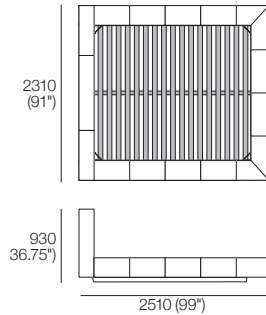

K I N G

DT2021/244-UK-V2

kingliving.com

Jasper Bed

Jasper Bed

SuperKing-UK

Bedbase (Fabric or Leather) plus Shelves*:
 *Shelves and Mattress sold separately
 Mattress Area:
 1835 (72.25") x 2030 (80")

SuperKing-UK

Bedbase Soft: Fabric or Leather
 Mattress Area:
 1835 (72.25") x 2030 (80")

SuperKing-UK

Bedhead: Fabric or Leather
 Mix or Deluxe

Side (MIX | DLX)

Front (MIX | DLX)

Rear (MIX)

Rear (DLX)

King-UK

Bedbase (Fabric or Leather) plus Shelves*:
 *Shelves and Mattress sold separately
 Mattress Area:
 1525 (60") x 2030 (80")

King-UK

Bedbase Soft: Fabric or Leather
 Mattress Area:
 1525 (60") x 2030 (80")

King-UK

Bedhead: Fabric or Leather
 Mix or Deluxe

Side (MIX | DLX)

Front (MIX | DLX)

Rear (MIX)

Rear (DLX)

Effective July 2023. Shelves and Mattress each sold separately. SleepPlus Mattresses fit to size on all King Living Beds. Bed & Mattress sizes comparable in country or region as indicated: United Kingdom (UK). Mattress Area dimensions provided for compatibility check. Leather detail indicated. Upholstery options may include tricot. King Living has a policy of continuous improvement, changes to products and specifications may be made without prior notice. Images and drawings are representative of design only. Accessories not included.