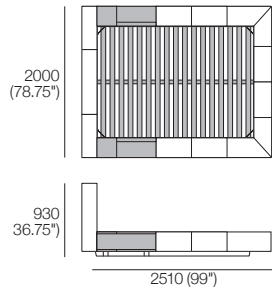

K I N G

DT2021/244-UK-V2

kingliving.com

Jasper Bed

Jasper Bed

SuperKing-UK

Bedbase (Fabric or Leather) plus Shelves*:
 *Shelves and Mattress sold separately
 Mattress Area:
 1835 (72.25") x 2030 (80")

SuperKing-UK

Bedbase Soft: Fabric or Leather
 Mattress Area:
 1835 (72.25") x 2030 (80")

SuperKing-UK

Bedhead: Fabric or Leather
 Mix or Deluxe

Side (MIX | DLX)

Front (MIX | DLX)

Rear (MIX)

Rear (DLX)

King-UK

Bedbase (Fabric or Leather) plus Shelves*:
 *Shelves and Mattress sold separately
 Mattress Area:
 1525 (60") x 2030 (80")

King-UK

Bedbase Soft: Fabric or Leather
 Mattress Area:
 1525 (60") x 2030 (80")

King-UK

Bedhead: Fabric or Leather
 Mix or Deluxe

Side (MIX | DLX)

Front (MIX | DLX)

Rear (MIX)

Rear (DLX)

Effective July 2023. Shelves and Mattress each sold separately. SleepPlus Mattresses fit to size on all King Living Beds. Bed & Mattress sizes comparable in country or region as indicated: United Kingdom (UK). Mattress Area dimensions provided for compatibility check. Leather detail indicated. Upholstery options may include tricot. King Living has a policy of continuous improvement, changes to products and specifications may be made without prior notice. Images and drawings are representative of design only. Accessories not included.