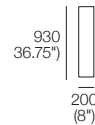

Bedbase Soft: Fabric or Leather
 Mattress Area:
 1835 (72.25") x 2030 (80")

SuperKing-UK

Bedhead: Fabric or Leather
 Mix or Deluxe

Side (MIX | DLX)

Front (MIX | DLX)

Rear (MIX)

Rear (DLX)

King-UK

Bedbase (Fabric or Leather) plus Shelves*:
 *Shelves and Mattress sold separately
 Mattress Area:
 1525 (60") x 2030 (80")

King-UK

Bedbase Soft: Fabric or Leather
 Mattress Area:
 1525 (60") x 2030 (80")

King-UK

Bedhead: Fabric or Leather
 Mix or Deluxe

Side (MIX | DLX)

Front (MIX | DLX)

Rear (MIX)

Rear (DLX)

Effective July 2023. Shelves and Mattress each sold separately. SleepPlus Mattresses fit to size on all King Living Beds. Bed & Mattress sizes comparable in country or region as indicated: United Kingdom (UK). Mattress Area dimensions provided for compatibility check. Leather detail indicated. Upholstery options may include tricot. King Living has a policy of continuous improvement, changes to products and specifications may be made without prior notice. Images and drawings are representative of design only. Accessories not included.