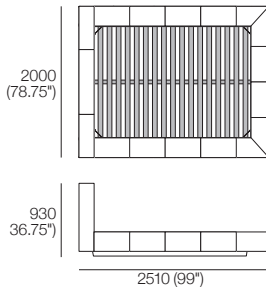

K I N G

DT2021/244-UK-V2

kingliving.com

Jasper Bed

Jasper Bed

SuperKing-UK

Bedbase (Fabric or Leather) plus Shelves*:
 *Shelves and Mattress sold separately
 Mattress Area:
 1835 (72.25") x 2030 (80")

SuperKing-UK

Bedbase Soft: Fabric or Leather
 Mattress Area:
 1835 (72.25") x 2030 (80")

SuperKing-UK

Bedhead: Fabric or Leather
 Mix or Deluxe

Side (MIX | DLX)

Front (MIX | DLX)

Rear (MIX)

Rear (DLX)

King-UK

Bedbase (Fabric or Leather) plus Shelves*:
 *Shelves and Mattress sold separately
 Mattress Area:
 1525 (60") x 2030 (80")

King-UK

Bedbase Soft: Fabric or Leather
 Mattress Area:
 1525 (60") x 2030 (80")

King-UK

Bedhead: Fabric or Leather
 Mix or Deluxe

Side (MIX | DLX)

Front (MIX | DLX)

Rear (MIX)

Rear (DLX)

Effective July 2023. Shelves and Mattress each sold separately. SleepPlus Mattresses fit to size on all King Living Beds. Bed & Mattress sizes comparable in country or region as indicated: United Kingdom (UK). Mattress Area dimensions provided for compatibility check. Leather detail indicated. Upholstery options may include tricot. King Living has a policy of continuous improvement, changes to products and specifications may be made without prior notice. Images and drawings are representative of design only. Accessories not included.