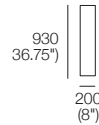

K I N G

DT2021/244-UK-V2

kingliving.com

Jasper Bed

Jasper Bed

SuperKing-UK

Bedbase (Fabric or Leather) plus Shelves*:
 *Shelves and Mattress sold separately
 Mattress Area:
 1835 (72.25") x 2030 (80")

SuperKing-UK

Bedbase Soft: Fabric or Leather
 Mattress Area:
 1835 (72.25") x 2030 (80")

SuperKing-UK

Bedhead: Fabric or Leather
 Mix or Deluxe

Side (MIX | DLX)

Front (MIX | DLX)

Rear (MIX)

Rear (DLX)

King-UK

Bedbase (Fabric or Leather) plus Shelves*:
 *Shelves and Mattress sold separately
 Mattress Area:
 1525 (60") x 2030 (80")

King-UK

Bedbase Soft: Fabric or Leather
 Mattress Area:
 1525 (60") x 2030 (80")

King-UK

Bedhead: Fabric or Leather
 Mix or Deluxe

Side (MIX | DLX)

Front (MIX | DLX)

Rear (MIX)

Rear (DLX)

Effective July 2023. Shelves and Mattress each sold separately. SleepPlus Mattresses fit to size on all King Living Beds. Bed & Mattress sizes comparable in country or region as indicated: United Kingdom (UK). Mattress Area dimensions provided for compatibility check. Leather detail indicated. Upholstery options may include tricot. King Living has a policy of continuous improvement, changes to products and specifications may be made without prior notice. Images and drawings are representative of design only. Accessories not included.