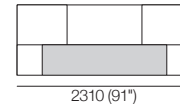

K I N G

DT2021/244-UK-V2

kingliving.com

Jasper Bed

Jasper Bed

SuperKing-UK

Bedbase (Fabric or Leather) plus Shelves*:
 *Shelves and Mattress sold separately
 Mattress Area:
 1835 (72.25") x 2030 (80")

SuperKing-UK

Bedbase Soft: Fabric or Leather
 Mattress Area:
 1835 (72.25") x 2030 (80")

SuperKing-UK

Bedhead: Fabric or Leather
 Mix or Deluxe

Side (MIX | DLX)

Front (MIX | DLX)

Rear (MIX)

Rear (DLX)

King-UK

Bedbase (Fabric or Leather) plus Shelves*:
 *Shelves and Mattress sold separately
 Mattress Area:
 1525 (60") x 2030 (80")

King-UK

Bedbase Soft: Fabric or Leather
 Mattress Area:
 1525 (60") x 2030 (80")

King-UK

Bedhead: Fabric or Leather
 Mix or Deluxe

Side (MIX | DLX)

Front (MIX | DLX)

Rear (MIX)

Rear (DLX)

Effective July 2023. Shelves and Mattress each sold separately. SleepPlus Mattresses fit to size on all King Living Beds. Bed & Mattress sizes comparable in country or region as indicated: United Kingdom (UK). Mattress Area dimensions provided for compatibility check. Leather detail indicated. Upholstery options may include tricot. King Living has a policy of continuous improvement, changes to products and specifications may be made without prior notice. Images and drawings are representative of design only. Accessories not included.