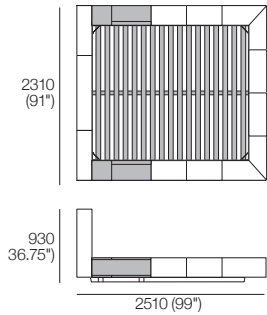

K I N G

DT2021/244-UK-V2

kingliving.com

Jasper Bed

Jasper Bed

SuperKing-UK

Bedbase (Fabric or Leather) plus Shelves*:
 *Shelves and Mattress sold separately
 Mattress Area:
 1835 (72.25") x 2030 (80")

SuperKing-UK

Bedbase Soft: Fabric or Leather
 Mattress Area:
 1835 (72.25") x 2030 (80")

SuperKing-UK

Bedhead: Fabric or Leather
 Mix or Deluxe

Side (MIX | DLX)

Front (MIX | DLX)

Rear (MIX)

Rear (DLX)

King-UK

Bedbase (Fabric or Leather) plus Shelves*:
 *Shelves and Mattress sold separately
 Mattress Area:
 1525 (60") x 2030 (80")

King-UK

Bedbase Soft: Fabric or Leather
 Mattress Area:
 1525 (60") x 2030 (80")

King-UK

Bedhead: Fabric or Leather
 Mix or Deluxe

Side (MIX | DLX)

Front (MIX | DLX)

Rear (MIX)

Rear (DLX)

Effective July 2023. Shelves and Mattress each sold separately. SleepPlus Mattresses fit to size on all King Living Beds. Bed & Mattress sizes comparable in country or region as indicated: United Kingdom (UK). Mattress Area dimensions provided for compatibility check. Leather detail indicated. Upholstery options may include tricot. King Living has a policy of continuous improvement, changes to products and specifications may be made without prior notice. Images and drawings are representative of design only. Accessories not included.