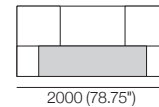

Bedbase Soft: Fabric or Leather
 Mattress Area:
 1835 (72.25") x 2030 (80")

SuperKing-UK

Bedhead: Fabric or Leather
 Mix or Deluxe

Side (MIX | DLX)

Front (MIX | DLX)

Rear (MIX)

Rear (DLX)

King-UK

Bedbase (Fabric or Leather) plus Shelves*:
 *Shelves and Mattress sold separately
 Mattress Area:
 1525 (60") x 2030 (80")

King-UK

Bedbase Soft: Fabric or Leather
 Mattress Area:
 1525 (60") x 2030 (80")

King-UK

Bedhead: Fabric or Leather
 Mix or Deluxe

Side (MIX | DLX)

Front (MIX | DLX)

Rear (MIX)

Rear (DLX)

Effective July 2023. Shelves and Mattress each sold separately. SleepPlus Mattresses fit to size on all King Living Beds. Bed & Mattress sizes comparable in country or region as indicated: United Kingdom (UK). Mattress Area dimensions provided for compatibility check. Leather detail indicated. Upholstery options may include tricot. King Living has a policy of continuous improvement, changes to products and specifications may be made without prior notice. Images and drawings are representative of design only. Accessories not included.