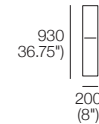

Bedbase Soft: Fabric or Leather
 Mattress Area:
 1835 (72.25") x 2030 (80")

SuperKing-UK

Bedhead: Fabric or Leather
 Mix or Deluxe

Side (MIX | DLX)

Front (MIX | DLX)

Rear (MIX)

Rear (DLX)

King-UK

Bedbase (Fabric or Leather) plus Shelves*:
 Mattress Area:
 1525 (60") x 2030 (80")

King-UK

Bedbase Soft: Fabric or Leather
 Mattress Area:
 1525 (60") x 2030 (80")

King-UK

Bedhead: Fabric or Leather
 Mix or Deluxe

Side (MIX | DLX)

Front (MIX | DLX)

Rear (MIX)

Rear (DLX)

Effective June 2024. Adjustable Bed compatible with SleepPlus Mattress 7000A – sold separately. *Shelves: STD (included); or Charge (sold separately). Bed & Mattress sizes comparable in country or region as indicated: United Kingdom (UK). Mattress Area: dimensions provided for compatibility check. Leather detail indicated. Upholstery options may include tricote. King Living has a policy of continuous improvement, changes to products and specifications may be made without prior notice. Images and drawings are representative of design only. Accessories not included.

Size : Range : Dimensions

SuperKing-UK

Mattress: 7000A

Dimensions:

Width: 1835 (72.25")

Length: 2030 (80")

King-UK

Mattress: 7000A