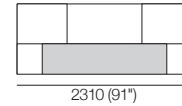

K I N G

DT2020034-UK-V1

kingliving.com

Jasper Adjustable Bed

Jasper Adjustable Bed

SuperKing-UK

Bedbase (Fabric or Leather) plus Shelves*:
 Mattress Area:
 1835 (72.25") x 2030 (80")

SuperKing-UK

Bedbase Soft: Fabric or Leather
 Mattress Area:
 1835 (72.25") x 2030 (80")

SuperKing-UK

Bedhead: Fabric or Leather
 Mix or Deluxe

Side (MIX | DLX)

Front (MIX | DLX)

Rear (MIX)

Rear (DLX)

King-UK

Bedbase (Fabric or Leather) plus Shelves*:
 Mattress Area:
 1525 (60") x 2030 (80")

King-UK

Bedbase Soft: Fabric or Leather
 Mattress Area:
 1525 (60") x 2030 (80")

King-UK

Bedhead: Fabric or Leather
 Mix or Deluxe

Size : Range : Dimensions

SuperKing-UK

Mattress: 7000A

Dimensions:

Width: 1835 (72.25")

Length: 2030 (80")

King-UK

Mattress: 7000A