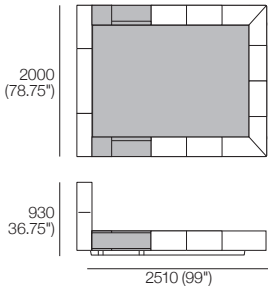

K I N G

DT2020034-UK-V1

kingliving.com

Jasper Adjustable Bed

Jasper Adjustable Bed

SuperKing-UK

Bedbase (Fabric or Leather) plus Shelves*:
 Mattress Area:
 1835 (72.25") x 2030 (80")

SuperKing-UK

Bedbase Soft: Fabric or Leather
 Mattress Area:
 1835 (72.25") x 2030 (80")

SuperKing-UK

Bedhead: Fabric or Leather
 Mix or Deluxe

Side (MIX | DLX)

Front (MIX | DLX)

Rear (MIX)

Rear (DLX)

King-UK

Bedbase (Fabric or Leather) plus Shelves*:
 Mattress Area:
 1525 (60") x 2030 (80")

King-UK

Bedbase Soft: Fabric or Leather
 Mattress Area:
 1525 (60") x 2030 (80")

King-UK

Bedhead: Fabric or Leather
 Mix or Deluxe

Size : Range : Dimensions

SuperKing-UK

Mattress: 7000A

Dimensions:

Width: 1835 (72.25")

Length: 2030 (80")

King-UK

Mattress: 7000A