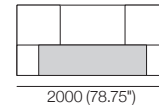

Bedbase Soft: Fabric or Leather
 Mattress Area:
 1835 (72.25") x 2030 (80")

SuperKing-UK

Bedhead: Fabric or Leather
 Mix or Deluxe

Side (MIX | DLX)

Front (MIX | DLX)

Rear (MIX)

Rear (DLX)

King-UK

Bedbase (Fabric or Leather) plus Shelves*:
 Mattress Area:
 1525 (60") x 2030 (80")

King-UK

Bedbase Soft: Fabric or Leather
 Mattress Area:
 1525 (60") x 2030 (80")

King-UK

Bedhead: Fabric or Leather
 Mix or Deluxe

Side (MIX | DLX)

Front (MIX | DLX)

Rear (MIX)

Rear (DLX)

Effective June 2024. Adjustable Bed compatible with SleepPlus Mattress 7000A – sold separately. *Shelves: STD (included); or Charge (sold separately). Bed & Mattress sizes comparable in country or region as indicated: United Kingdom (UK). Mattress Area: dimensions provided for compatibility check. Leather detail indicated. Upholstery options may include tricote. King Living has a policy of continuous improvement, changes to products and specifications may be made without prior notice. Images and drawings are representative of design only. Accessories not included.