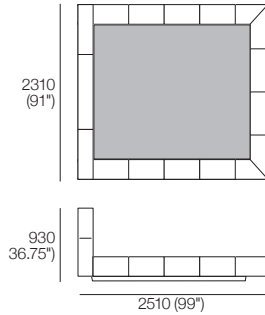

K I N G

DT2020034-UK-V1

kingliving.com

Jasper Adjustable Bed

Jasper Adjustable Bed

SuperKing-UK

Bedbase (Fabric or Leather) plus Shelves*:
 Mattress Area:
 1835 (72.25") x 2030 (80")

SuperKing-UK

Bedbase Soft: Fabric or Leather
 Mattress Area:
 1835 (72.25") x 2030 (80")

SuperKing-UK

Bedhead: Fabric or Leather
 Mix or Deluxe

Side (MIX | DLX)

Front (MIX | DLX)

Rear (MIX)

Rear (DLX)

King-UK

Bedbase (Fabric or Leather) plus Shelves*:
 Mattress Area:
 1525 (60") x 2030 (80")

King-UK

Bedbase Soft: Fabric or Leather
 Mattress Area:
 1525 (60") x 2030 (80")

King-UK

Bedhead: Fabric or Leather
 Mix or Deluxe

Size : Range : Dimensions

SuperKing-UK

Mattress: 7000A

Dimensions:

Width: 1835 (72.25")

Length: 2030 (80")

King-UK

Mattress: 7000A