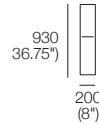

K I N G

DT2020034-UK-V1

kingliving.com

Jasper Adjustable Bed

Jasper Adjustable Bed

SuperKing-UK

Bedbase (Fabric or Leather) plus Shelves*:
 Mattress Area:
 1835 (72.25") x 2030 (80")

SuperKing-UK

Bedbase Soft: Fabric or Leather
 Mattress Area:
 1835 (72.25") x 2030 (80")

SuperKing-UK

Bedhead: Fabric or Leather
 Mix or Deluxe

Side (MIX | DLX)

Front (MIX | DLX)

Rear (MIX)

Rear (DLX)

King-UK

Bedbase (Fabric or Leather) plus Shelves*:
 Mattress Area:
 1525 (60") x 2030 (80")

King-UK

Bedbase Soft: Fabric or Leather
 Mattress Area:
 1525 (60") x 2030 (80")

King-UK

Bedhead: Fabric or Leather
 Mix or Deluxe

Size : Range : Dimensions

SuperKing-UK

Mattress: 7000A

Dimensions:

Width: 1835 (72.25")

Length: 2030 (80")

King-UK

Mattress: 7000A