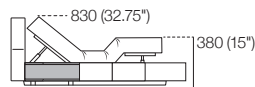

SleepPlus Mattress 7000A

Mattress for Adjustable Beds

Standard (Flat) Position

Maximum Adjustable Heights

Maximum adjustable heights shown

Various Configurations

Mattress ends are adjustable separately.

SleepPlus Mattress 7000A

Size : Range : Dimensions

SuperKing-UK

Mattress: 7000A

Dimensions:

Width: 1835 (72.25")

Length: 2030 (80")

King-UK

Mattress: 7000A

Dimensions:

Width: 1525 (60")

Length: 2030 (80")

Effective June 2024. Adjustable Bed compatible with SleepPlus Mattress 7000A – sold separately. *Shelves: STD (included); or Charge (sold separately). Bed & Mattress sizes comparable in country or region as indicated: United Kingdom (UK). Mattress Area: dimensions provided for compatibility check. Leather detail indicated. Upholstery options may include tricot. King Living has a policy of continuous improvement, changes to products and specifications may be made without prior notice. Images and drawings are representative of design only. Accessories not included.