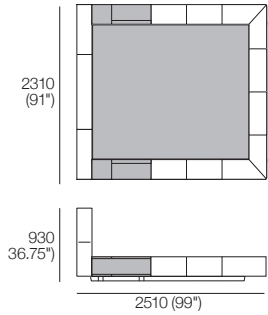

K I N G

DT2020034-UK-V1

kingliving.com

Jasper Adjustable Bed

Jasper Adjustable Bed

SuperKing-UK

Bedbase (Fabric or Leather) plus Shelves*:
 Mattress Area:
 1835 (72.25") x 2030 (80")

SuperKing-UK

Bedbase Soft: Fabric or Leather
 Mattress Area:
 1835 (72.25") x 2030 (80")

SuperKing-UK

Bedhead: Fabric or Leather
 Mix or Deluxe

Side (MIX | DLX)

Front (MIX | DLX)

Rear (MIX)

Rear (DLX)

King-UK

Bedbase (Fabric or Leather) plus Shelves*:
 Mattress Area:
 1525 (60") x 2030 (80")

King-UK

Bedbase Soft: Fabric or Leather
 Mattress Area:
 1525 (60") x 2030 (80")

King-UK

Bedhead: Fabric or Leather
 Mix or Deluxe

Size : Range : Dimensions

SuperKing-UK

Mattress: 7000A

Dimensions:

Width: 1835 (72.25")

Length: 2030 (80")

King-UK

Mattress: 7000A