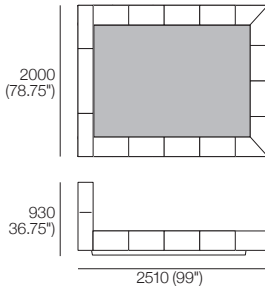

K I N G

DT2020034-UK-V1

kingliving.com

Jasper Adjustable Bed

Jasper Adjustable Bed

SuperKing-UK

Bedbase (Fabric or Leather) plus Shelves*:
 Mattress Area:
 1835 (72.25") x 2030 (80")

SuperKing-UK

Bedbase Soft: Fabric or Leather
 Mattress Area:
 1835 (72.25") x 2030 (80")

SuperKing-UK

Bedhead: Fabric or Leather
 Mix or Deluxe

Side (MIX | DLX)

Front (MIX | DLX)

Rear (MIX)

Rear (DLX)

King-UK

Bedbase (Fabric or Leather) plus Shelves*:
 Mattress Area:
 1525 (60") x 2030 (80")

King-UK

Bedbase Soft: Fabric or Leather
 Mattress Area:
 1525 (60") x 2030 (80")

King-UK

Bedhead: Fabric or Leather
 Mix or Deluxe

Size : Range : Dimensions

SuperKing-UK

Mattress: 7000A

Dimensions:

Width: 1835 (72.25")

Length: 2030 (80")

King-UK

Mattress: 7000A