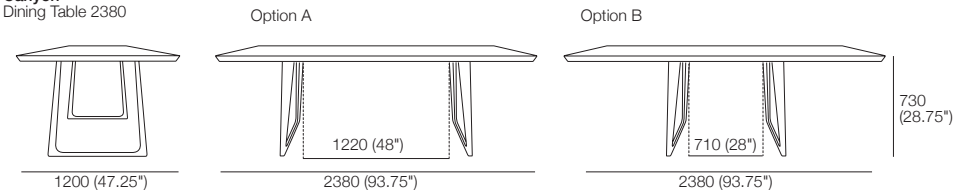

Canyon Collection

Dining Tables | Console

KING[®]
L I V I N G

Canyon Collection

Dining Tables | Console

Canyon
Dining Table 1200 Round

Canyon
Dining Table 2100

Canyon
Dining Table 1800

Canyon
Dining Table 2380

Canyon
Console 1400
Side

Top