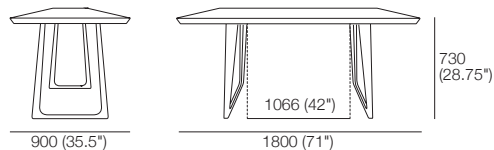

Canyon Collection

Dining Tables | Console

KING[®]
L I V I N G

Canyon Collection

Dining Tables | Console

Canyon
Dining Table 1200 Round

Canyon
Dining Table 2100

Canyon
Dining Table 1800