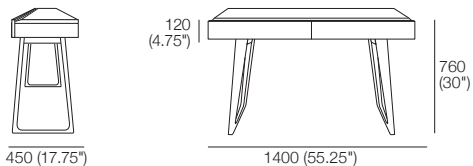

Canyon
Console 1400
Side