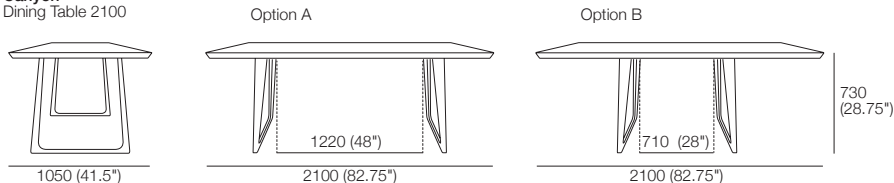

Canyon Collection

Dining Tables | Console

KING[®]
L I V I N G

Canyon Collection

Dining Tables | Console

Canyon
Dining Table 1200 Round

Canyon
Dining Table 2100

Canyon
Dining Table 1800

Canyon
Dining Table 2380

Canyon
Console 1400
Side

Top