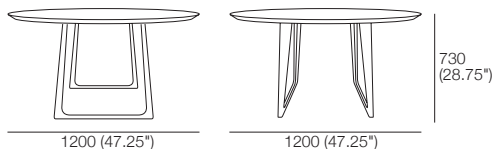

Canyon Collection

Dining Tables | Console

KING[®]
L I V I N G

Canyon Collection

Dining Tables | Console

Canyon
Dining Table 1200 Round

Canyon
Dining Table 2100

Canyon
Dining Table 1800

Canyon
Dining Table 2380

Canyon
Console 1400
Side

Top