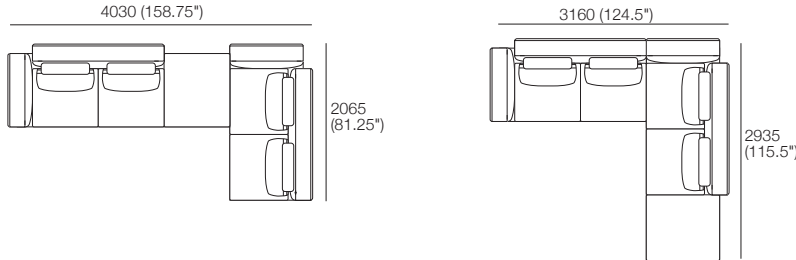

Package 4 Gap BC760* or Full BC870*
1x Platform P2810-D970, 1x Platform P1940-D970,
4x Seat C870-D770, 1x Seat C870-D970, 2x Arm A970,
2x Back B1740, 4x BackCushion BC760,
4x Headrest ADJ 640.
Configurations* BC760