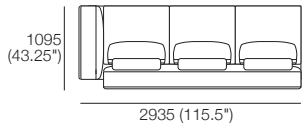

General Dimensions*

Fixed Platform Options:

P1940-D970 1940 (76.5") **P2140-D970** 2140 (84.25") **P2610-D970** 2610 (102.75")

P2810-D970 2810 (110.75") **P3010-D970** 3010 (118.5")

Bellaire Fixed Sofa Components (Guide Only)*

Rear Width | Height | Headrest ADJ 580

Front Full BC870 | Headrest ADJ 640

Bellaire Fixed Packages

Package 1 Gap BC760* or Full BC870*
 2x Platform P2810-D970, 6x Seat C870-D770,
 2x Arm A970, 2x Back B2610, 6x BackCushion BC760,
 6x Headrest ADJ 640.
 Configurations* BC760