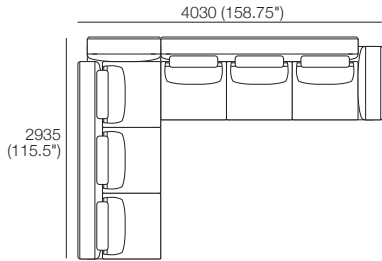

General Dimensions*

Fixed Platform Options:

P1940-D970 1940 (76.5") **P2140-D970** 2140 (84.25") **P2610-D970** 2610 (102.75")

P2810-D970 2810 (110.75") **P3010-D970** 3010 (118.5")

Bellaire Fixed Sofa Components (Guide Only)*

1x Platform P2810-D970, 3x Seat C870-D770,
1x Arm A970, 1x Back B2610, 3x BackCushion BC760*,
3x Headrest ADJ 580.

Front Gap BC760 | Headrest ADJ 580

Side Depth | Height Adjustable Headrest | Up (Headrest) | Down (Bolster)

Rear Width | Height | Headrest ADJ 580

Front Full BC870 | Headrest ADJ 640

Bellaire Fixed Packages

Package 1 Gap BC760* or Full BC870*
 2x Platform P2810-D970, 6x Seat C870-D770,
 2x Arm A970, 2x Back B2610, 6x BackCushion BC760,
 6x Headrest ADJ 640.
 Configurations* BC760