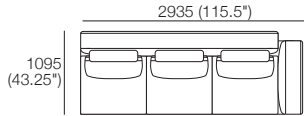

General Dimensions*

Fixed Platform Options:

P1940-D970 1940 (76.5") **P2140-D970** 2140 (84.25") **P2610-D970** 2610 (102.75")

P2810-D970 2810 (110.75") **P3010-D970** 3010 (118.5")

Bellaire Fixed Sofa Components (Guide Only)*

Rear Width | Height | Headrest ADJ 580

Front Full BC870 | Headrest ADJ 640

Bellaire Fixed Packages

Package 1 Gap BC760* or Full BC870*
 2x Platform P2810-D970, 6x Seat C870-D770,
 2x Arm A970, 2x Back B2610, 6x BackCushion BC760,
 6x Headrest ADJ 640.
 Configurations* BC760