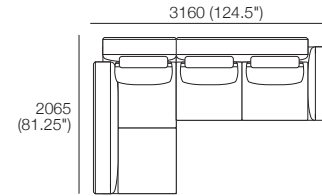

Package 5 Gap BC760* or Full BC870*
2x Platform P1940-D970, 4x Seat C870-D770,
2x Arm A970, 2x Back B1740, 3 x BackCushion BC760,
3x Headrest ADJ 640.
Configurations* BC760