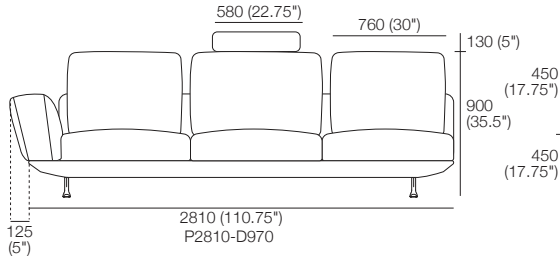

General Dimensions*

Fixed Platform Options:

P1940-D970 1940 (76.5") **P2140-D970** 2140 (84.25") **P2610-D970** 2610 (102.75")

P2810-D970 2810 (110.75") **P3010-D970** 3010 (118.5")

Bellaire Fixed Sofa Components (Guide Only)*

1x Platform P2810-D970, 3x Seat C870-D770,
1x Arm A970, 1x Back B2610, 3x BackCushion BC760*,
3x Headrest ADJ 580.

Front Gap BC760 | Headrest ADJ 580

Side Depth | Height Adjustable Headrest | Up (Headrest) | Down (Bolster)

Rear Width | Height | Headrest ADJ 580

Front Full BC870 | Headrest ADJ 640

Bellaire Fixed Packages

Package 1 Gap BC760* or Full BC870*
 2x Platform P2810-D970, 6x Seat C870-D770,
 2x Arm A970, 2x Back B2610, 6x BackCushion BC760,
 6x Headrest ADJ 640.
 Configurations* BC760