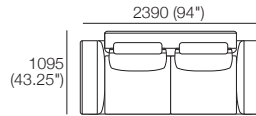

Package 2 STR Gap BC760* or Full BC870*
1x Platform P2140-D970, 2x Seat C870-D770,
2x Arm A970, 1x Back B1740, 2x BackCushion BC760,
2x Headrest ADJ 640.
Configurations* BC760