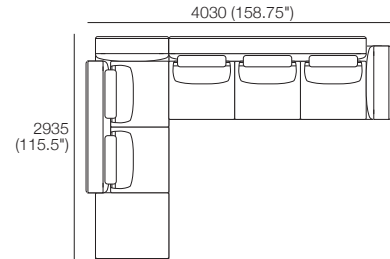

Package 3 STR Gap BC760* or Full BC870*
1x Platform P3010-D970, 3x Seat C870-D770,
2x Arm A970, 1x Back B2610, 3x BackCushion BC760,
3x Headrest ADJ 640.
Configurations* BC760