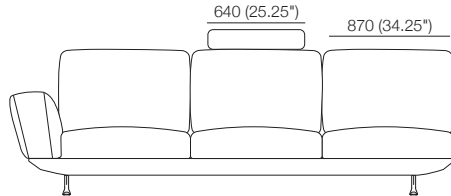

Bellaire Fixed

KING[®]
L I V I N G

DT2020050 V7

kingliving.com

Bellaire Fixed Dimensions

Bellaire Fixed

To create your personal Bellaire Sofa, choose from Bellaire's range of Components and Packages.
Components Include: Platforms, Arms, Backs, Seats, BackCushions, Legs, and Headrests.

General Dimensions*

Fixed Platform Options:

P1940-D970 1940 (76.5") **P2140-D970** 2140 (84.25") **P2610-D970** 2610 (102.75")

P2810-D970 2810 (110.75") **P3010-D970** 3010 (118.5")

Bellaire Fixed Sofa Components (Guide Only)*

1x Platform P2810-D970, 3x Seat C870-D770,
1x Arm A970, 1x Back B2610, 3x BackCushion BC760*,
3x Headrest ADJ 580.

Front Gap BC760 | Headrest ADJ 580

Side Depth | Height Adjustable Headrest | Up (Headrest) | Down (Bolster)

Rear Width | Height | Headrest ADJ 580

Front Full BC870 | Headrest ADJ 640

Bellaire Fixed Packages

Package 1 Gap BC760* or Full BC870*
 2x Platform P2810-D970, 6x Seat C870-D770,
 2x Arm A970, 2x Back B2610, 6x BackCushion BC760,
 6x Headrest ADJ 640.
 Configurations* BC760