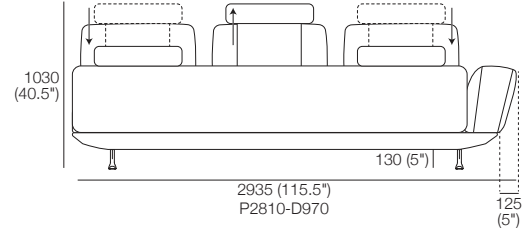

Rear Width | Height | Headrest ADJ 580