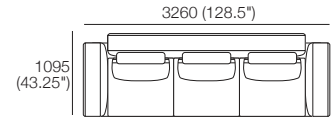

Package 3 STR Gap BC760* or Full BC870*
1x Platform P3010-D970, 3x Seat C870-D770,
2x Arm A970, 1x Back B2610, 3x BackCushion BC760,
3x Headrest ADJ 640.
Configurations* BC760