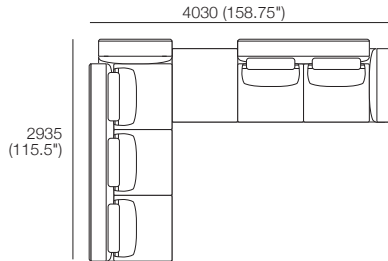

Package 2 Gap BC760* or Full BC870*
2x Platform P2810-D970, 5x Seat C870-D770,
1x Seat C870-D970, 2x Arm A970, 1x Back B2610,
1x Back B1740, 5x BackCushion BC760,
5x Headrest ADJ 640.
Configurations* BC760