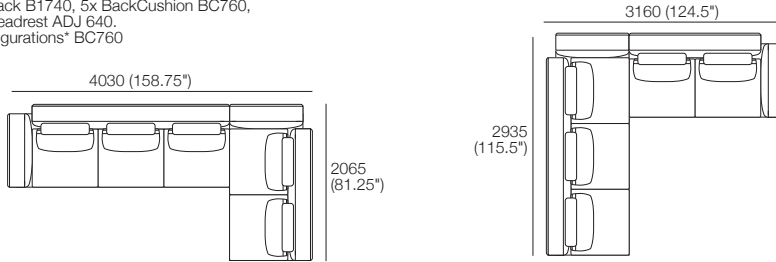

Bellaire Fixed Packages

Package 3 Gap BC760* or Full BC870*
1x Platform P2810-D970, 1x Platform P1940-D970,
5x Seat C870-D770, 2x Arm A970, 1x Back B2610,
1x Back B1740, 5x BackCushion BC760,
5x Headrest ADJ 640.
Configurations* BC760