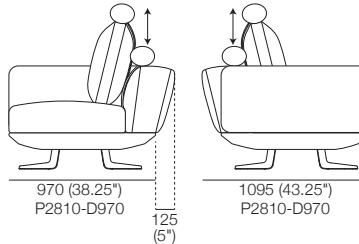

General Dimensions*

Fixed Platform Options:

P1940-D970 1940 (76.5") **P2140-D970** 2140 (84.25") **P2610-D970** 2610 (102.75")

P2810-D970 2810 (110.75") **P3010-D970** 3010 (118.5")

Bellaire Fixed Sofa Components (Guide Only)*

1x Platform P2810-D970, 3x Seat C870-D770,
1x Arm A970, 1x Back B2610, 3x BackCushion BC760*,
3x Headrest ADJ 580.

Front Gap BC760 | Headrest ADJ 580

Side Depth | Height Adjustable Headrest | Up (Headrest) | Down (Bolster)