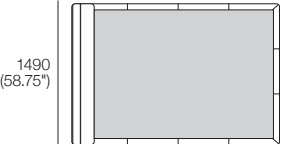

1835 (72.25") x 2030 (80")

SuperKing-UK

Bedhead: Fabric or Leather

Standard or Deluxe

Side (STD | DLX)

Front (STD | DLX)

Rear (STD)

Rear (DLX)

King-UK (Queen-AU)

Bedbase: Fabric or Leather

Mattress Area:

1525 (60") x 2030 (80")

King-UK

Bedhead: Fabric or Leather

Standard or Deluxe

Side (STD | DLX)

Front (STD | DLX)

Rear (STD)

Rear (DLX)

Effective July 2023. Mattress sold separately. SleepPlus Mattresses fit to size on all King Living Beds. Bed & Mattress sizes comparable in country or region as indicated: United Kingdom (UK). Mattress Area dimensions provided for compatibility check. Leather detail indicated. Upholstery options may include tricote. King Living has a policy of continuous improvement, changes to products and specifications may be made without prior notice. Images and drawings are representative of design only. Accessories not included.

Bellaire Bed

Double-UK (Double-AU)

Bedbase: Fabric or Leather

Mattress Area:
1385 (54.5") x 1900 (74.75")

Double-UK

Bedhead: Fabric or Leather
Standard or Deluxe

Side STD | DLX

Front (STD | DLX)