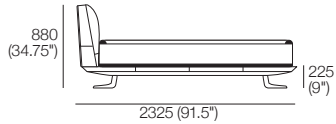

1835 (72.25") x 2030 (80")

SuperKing-UK

Bedhead: Fabric or Leather

Standard or Deluxe

Side (STD | DLX)

Front (STD | DLX)

Rear (STD)

Rear (DLX)

King-UK (Queen-AU)

Bedbase: Fabric or Leather

Mattress Area:

1525 (60") x 2030 (80")

King-UK

Bedhead: Fabric or Leather

Standard or Deluxe

Side (STD | DLX)

Bellaire Bed

Double-UK (Double-AU)

Bedbase: Fabric or Leather

Mattress Area:
1385 (54.5") x 1900 (74.75")

Double-UK

Bedhead: Fabric or Leather
Standard or Deluxe

Side STD | DLX

Front (STD | DLX)