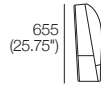

1835 (72.25") x 2030 (80")

SuperKing-UK

Bedhead: Fabric or Leather

Standard or Deluxe

Side (STD | DLX)

Front (STD | DLX)

Rear (STD)

Rear (DLX)

King-UK (Queen-AU)

Bedbase: Fabric or Leather

Mattress Area:

1525 (60") x 2030 (80")

King-UK

Bedhead: Fabric or Leather

Standard or Deluxe

Side (STD | DLX)

Front (STD | DLX)

Rear (STD)

Rear (DLX)

Effective July 2023. Mattress sold separately. SleepPlus Mattresses fit to size on all King Living Beds. Bed & Mattress sizes comparable in country or region as indicated: United Kingdom (UK). Mattress Area dimensions provided for compatibility check. Leather detail indicated. Upholstery options may include tricote. King Living has a policy of continuous improvement, changes to products and specifications may be made without prior notice. Images and drawings are representative of design only. Accessories not included.

Bellaire Bed

Double-UK (Double-AU)

Bedbase: Fabric or Leather

Mattress Area:
1385 (54.5") x 1900 (74.75")

Double-UK

Bedhead: Fabric or Leather
Standard or Deluxe

Side STD | DLX

Front (STD | DLX)