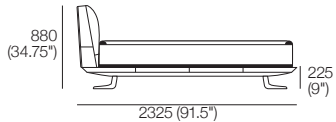

1835 (72.25") x 2030 (80")

SuperKing-UK

Bedhead: Fabric or Leather

Standard or Deluxe

Side (STD | DLX)

Front (STD | DLX)

Rear (STD)

Rear (DLX)

King-UK (Queen-AU)

Bedbase: Fabric or Leather

Mattress Area:

1525 (60") x 2030 (80")

King-UK

Bedhead: Fabric or Leather

Standard or Deluxe

Side (STD | DLX)

Front (STD | DLX)

Rear (STD)

Rear (DLX)

Effective July 2023. Mattress sold separately. SleepPlus Mattresses fit to size on all King Living Beds. Bed & Mattress sizes comparable in country or region as indicated: United Kingdom (UK). Mattress Area dimensions provided for compatibility check. Leather detail indicated. Upholstery options may include tricote. King Living has a policy of continuous improvement, changes to products and specifications may be made without prior notice. Images and drawings are representative of design only. Accessories not included.

Bellaire Bed

Double-UK (Double-AU)

Bedbase: Fabric or Leather

Mattress Area:
1385 (54.5") x 1900 (74.75")

Double-UK

Bedhead: Fabric or Leather
Standard or Deluxe

Side STD | DLX

Front (STD | DLX)