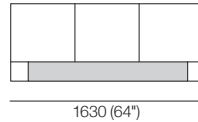

1835 (72.25") x 2030 (80")

SuperKing-UK

Bedhead: Fabric or Leather

Standard or Deluxe

Side (STD | DLX)

Front (STD | DLX)

Rear (STD)

Rear (DLX)

King-UK (Queen-AU)

Bedbase: Fabric or Leather

Mattress Area:

1525 (60") x 2030 (80")

King-UK

Bedhead: Fabric or Leather

Standard or Deluxe

Side (STD | DLX)

Front (STD | DLX)

Rear (STD)

Rear (DLX)

Effective July 2023. Mattress sold separately. SleepPlus Mattresses fit to size on all King Living Beds. Bed & Mattress sizes comparable in country or region as indicated: United Kingdom (UK). Mattress Area dimensions provided for compatibility check. Leather detail indicated. Upholstery options may include tricote. King Living has a policy of continuous improvement, changes to products and specifications may be made without prior notice. Images and drawings are representative of design only. Accessories not included.

Bellaire Bed

Double-UK (Double-AU)

Bedbase: Fabric or Leather

Mattress Area:
1385 (54.5") x 1900 (74.75")

Double-UK

Bedhead: Fabric or Leather
Standard or Deluxe

Side STD | DLX

Front (STD | DLX)