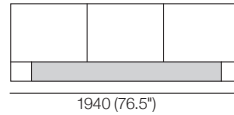

1835 (72.25") x 2030 (80")

SuperKing-UK

Bedhead: Fabric or Leather

Standard or Deluxe

Side (STD | DLX)

Front (STD | DLX)

Rear (STD)

Rear (DLX)

King-UK (Queen-AU)

Bedbase: Fabric or Leather

Mattress Area:

1525 (60") x 2030 (80")

King-UK

Bedhead: Fabric or Leather

Standard or Deluxe

Side (STD | DLX)

Bellaire Bed

Double-UK (Double-AU)

Bedbase: Fabric or Leather

Mattress Area:
1385 (54.5") x 1900 (74.75")

Double-UK

Bedhead: Fabric or Leather
Standard or Deluxe

Side STD | DLX

Front (STD | DLX)