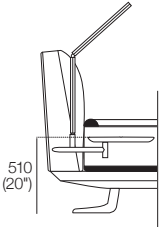

Bellaire Bed

Double-UK (Double-AU)

Bedbase: Fabric or Leather

Mattress Area:
1385 (54.5") x 1900 (74.75")

Double-UK

Bedhead: Fabric or Leather
Standard or Deluxe

Side STD | DLX

Front (STD | DLX)

Rear (STD)

Rear (DLX)

Pocket Accessory

Cantilever Bracket Powered Twin Port
For Lume Light & Side Table

Side

Top

Effective July 2023. Mattress sold separately. SleepPlus Mattresses fit to size on all King Living Beds. Bed & Mattress sizes comparable in country or region as indicated: United Kingdom (UK). Mattress Area dimensions provided for compatibility check. Leather detail indicated. Upholstery options may include tricote. King Living has a policy of continuous improvement, changes to products and specifications may be made without prior notice. Images and drawings are representative of design only. Accessories not included.