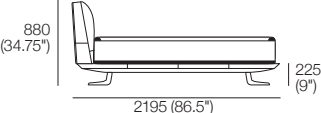

King-UK (Queen-AU)

Bedbase: Fabric or Leather

Mattress Area:

1525 (60") x 2030 (80")

King-UK

Bedhead: Fabric or Leather

Standard or Deluxe

Side (STD | DLX)

Front (STD | DLX)

Rear (STD)

Rear (DLX)

Effective July 2023. Mattress sold separately. SleepPlus Mattresses fit to size on all King Living Beds. Bed & Mattress sizes comparable in country or region as indicated: United Kingdom (UK). Mattress Area dimensions provided for compatibility check. Leather detail indicated. Upholstery options may include tricote. King Living has a policy of continuous improvement, changes to products and specifications may be made without prior notice. Images and drawings are representative of design only. Accessories not included.

Bellaire Bed

Double-UK (Double-AU)

Bedbase: Fabric or Leather

Mattress Area:
1385 (54.5") x 1900 (74.75")

Double-UK

Bedhead: Fabric or Leather
Standard or Deluxe

Side STD | DLX

Front (STD | DLX)

Rear (STD)

Rear (DLX)

Pocket Accessory

Cantilever Bracket Powered Twin Port
For Lume Light & Side Table

Side

Top

Effective July 2023. Mattress sold separately. SleepPlus Mattresses fit to size on all King Living Beds. Bed & Mattress sizes comparable in country or region as indicated: United Kingdom (UK). Mattress Area dimensions provided for compatibility check. Leather detail indicated. Upholstery options may include tricote. King Living has a policy of continuous improvement, changes to products and specifications may be made without prior notice. Images and drawings are representative of design only. Accessories not included.