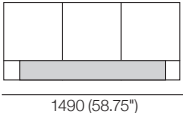

King-UK (Queen-AU)

Bedbase: Fabric or Leather

Mattress Area:

1525 (60") x 2030 (80")

King-UK

Bedhead: Fabric or Leather

Standard or Deluxe

Side (STD | DLX)

Bellaire Bed

Double-UK (Double-AU)

Bedbase: Fabric or Leather

Mattress Area:
1385 (54.5") x 1900 (74.75")

Double-UK

Bedhead: Fabric or Leather
Standard or Deluxe

Side STD | DLX

Front (STD | DLX)

Rear (STD)

Rear (DLX)

Pocket Accessory

Cantilever Bracket Powered Twin Port
For Lume Light & Side Table

Side

Top

Effective July 2023. Mattress sold separately. SleepPlus Mattresses fit to size on all King Living Beds. Bed & Mattress sizes comparable in country or region as indicated: United Kingdom (UK). Mattress Area dimensions provided for compatibility check. Leather detail indicated. Upholstery options may include tricote. King Living has a policy of continuous improvement, changes to products and specifications may be made without prior notice. Images and drawings are representative of design only. Accessories not included.