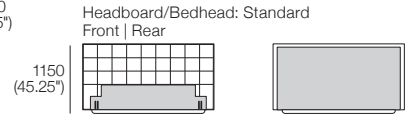

## SuperKing-UK

Bedbase: Fabric  
 Headboard/Bedhead: Fabric  
 Mattress Area:  
 1835 (72.25") x 2030 (80")

Fabric Upholstery:  
 Standard (Fabric + Tricot); or  
 Deluxe (Fabric)

## SuperKing-UK

Bedbase: Leather  
 Headboard/Bedhead: Leather  
 Mattress Area:  
 1835 (72.25") x 2030 (80")

Leather Upholstery:  
 Standard (Leather + Tricot)

## King-UK

Bedbase: Fabric  
 Headboard/Bedhead: Fabric  
 Mattress Area:  
 1525 (60") x 2030 (80")

Fabric Upholstery:  
 Standard (Fabric + Tricot); or  
 Deluxe (Fabric)