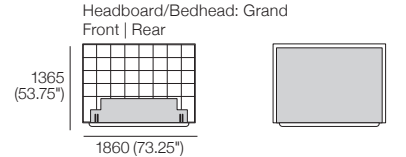

## SuperKing-UK

Bedbase: Fabric  
 Headboard/Bedhead: Fabric  
 Mattress Area:  
 1835 (72.25") x 2030 (80")

Fabric Upholstery:  
 Standard (Fabric + Tricot); or  
 Deluxe (Fabric)

## SuperKing-UK

Bedbase: Leather  
 Headboard/Bedhead: Leather  
 Mattress Area:  
 1835 (72.25") x 2030 (80")

Leather Upholstery:  
 Standard (Leather + Tricot)

## King-UK

Bedbase: Fabric  
 Headboard/Bedhead: Fabric  
 Mattress Area:  
 1525 (60") x 2030 (80")

Fabric Upholstery:  
 Standard (Fabric + Tricot); or  
 Deluxe (Fabric)

## King-UK

Bedbase: Leather  
 Headboard/Bedhead: Leather  
 Mattress Area:  
 1525 (60") x 2030 (80")

Leather Upholstery:  
 Standard (Leather + Tricot)

Effective October 2024. Mattress sold separately. Sleep+ Mattresses fit to size on all King Living Beds. Bed and Mattress sizes comparable in country or region as indicated: United Kingdom (UK). Mattress Area: dimensions provided for compatibility check. Leather detail indicated. Upholstery options may include tricot. Deluxe upholstery option available for fabric only. King Living has a policy of continuous improvement, changes to products and specifications may be made without prior notice. Images and drawings are representative of design only. Accessories not included.