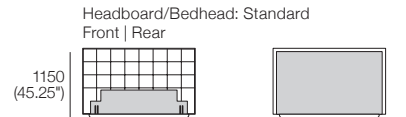

## SuperKing-UK

Bedbase: Leather  
 Headboard/Bedhead: Leather  
 Mattress Area:  
 1835 (72.25") x 2030 (80")

Leather Upholstery:  
 Standard (Leather + Tricot)

## King-UK

Bedbase: Fabric  
 Headboard/Bedhead: Fabric  
 Mattress Area:  
 1525 (60") x 2030 (80")

Fabric Upholstery:  
 Standard (Fabric + Tricot); or  
 Deluxe (Fabric)

## King-UK

Bedbase: Leather  
 Headboard/Bedhead: Leather  
 Mattress Area:  
 1525 (60") x 2030 (80")

Leather Upholstery:  
 Standard (Leather + Tricot)

Effective October 2024. Mattress sold separately. Sleep+ Mattresses fit to size on all King Living Beds. Bed and Mattress sizes comparable in country or region as indicated: United Kingdom (UK). Mattress Area: dimensions provided for compatibility check. Leather detail indicated. Upholstery options may include tricot. Deluxe upholstery option available for fabric only. King Living has a policy of continuous improvement, changes to products and specifications may be made without prior notice. Images and drawings are representative of design only. Accessories not included.