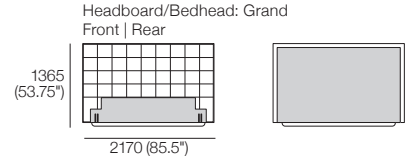

## SuperKing-UK

Bedbase: Fabric  
 Headboard/Bedhead: Fabric  
 Mattress Area:  
 1835 (72.25") x 2030 (80")

Fabric Upholstery:  
 Standard (Fabric + Tricot); or  
 Deluxe (Fabric)

## SuperKing-UK

Bedbase: Leather  
 Headboard/Bedhead: Leather  
 Mattress Area:  
 1835 (72.25") x 2030 (80")

Leather Upholstery:  
 Standard (Leather + Tricot)

## King-UK

Bedbase: Fabric  
 Headboard/Bedhead: Fabric  
 Mattress Area:  
 1525 (60") x 2030 (80")

Fabric Upholstery:  
 Standard (Fabric + Tricot); or  
 Deluxe (Fabric)

### King-UK

Mattress: **7000A**

Dimensions:

Width: 1525 (60")

Length: 2030 (80")