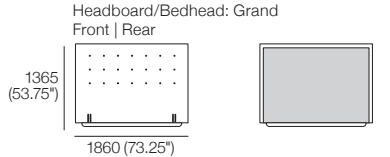

## SuperKing-UK

Bedbase: Fabric  
 Headboard/Bedhead: Fabric  
 Mattress Area:  
 1835 (72.25") x 2030 (80")

Fabric Upholstery:  
 Standard (Fabric + Tricot); or  
 Deluxe (Fabric)

## SuperKing-UK

Bedbase: Leather  
 Headboard/Bedhead: Leather  
 Mattress Area:  
 1835 (72.25") x 2030 (80")

Leather Upholstery:  
 Standard (Leather + Tricot)

## King-UK

Bedbase: Fabric  
 Headboard/Bedhead: Fabric  
 Mattress Area:  
 1525 (60") x 2030 (80")

Fabric Upholstery:  
 Standard (Fabric + Tricot); or  
 Deluxe (Fabric)

## King-UK

Bedbase: Leather  
 Headboard/Bedhead: Leather  
 Mattress Area:  
 1525 (60") x 2030 (80")

Leather Upholstery:  
 Standard (Leather + Tricot)

Effective October 2024. Mattress sold separately. Sleep+ Mattresses fit to size on all King Living Beds. Bed and Mattress sizes comparable in country or region as indicated: United Kingdom (UK). Mattress Area: dimensions provided for compatibility check. Leather detail indicated. Upholstery options may include tricot. Deluxe upholstery option available for fabric only. King Living has a policy of continuous improvement, changes to products and specifications may be made without prior notice. Images and drawings are representative of design only. Accessories not included.