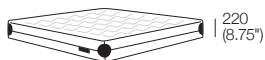

Serenade Soft Motion Bed

Sleep+ Mattress 7000A

Adjustable Mattress