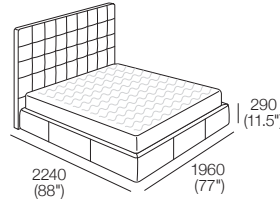

## SuperKing-UK

Bedbase: Fabric  
 Headboard/Bedhead: Fabric  
 Mattress Area:  
 1835 (72.25") x 2030 (80")

Fabric Upholstery:  
 Standard (Fabric + Tricot); or  
 Deluxe (Fabric)

## SuperKing-UK

Bedbase: Leather  
 Headboard/Bedhead: Leather  
 Mattress Area:  
 1835 (72.25") x 2030 (80")

Leather Upholstery:  
 Standard (Leather + Tricot)

## King-UK

Bedbase: Fabric  
 Headboard/Bedhead: Fabric  
 Mattress Area:  
 1525 (60") x 2030 (80")

Fabric Upholstery:  
 Standard (Fabric + Tricot); or  
 Deluxe (Fabric)

### King-UK

Mattress: **7000A**

Dimensions:

Width: 1525 (60")

Length: 2030 (80")