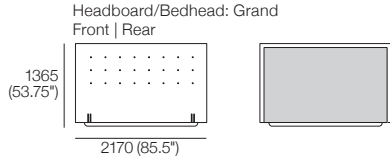

## SuperKing-UK

Bedbase: Fabric  
 Headboard/Bedhead: Fabric  
 Mattress Area:  
 1835 (72.25") x 2030 (80")

Fabric Upholstery:  
 Standard (Fabric + Tricot); or  
 Deluxe (Fabric)

### King-UK

Mattress: **7000A**

Dimensions:

Width: 1525 (60")

Length: 2030 (80")