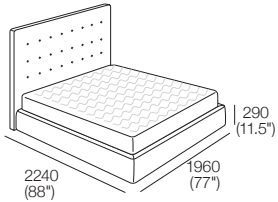

## SuperKing-UK

Bedbase: Fabric  
 Headboard/Bedhead: Fabric  
 Mattress Area:  
 1835 (72.25") x 2030 (80")

Fabric Upholstery:  
 Standard (Fabric + Tricot); or  
 Deluxe (Fabric)

## SuperKing-UK

Bedbase: Leather  
 Headboard/Bedhead: Leather  
 Mattress Area:  
 1835 (72.25") x 2030 (80")

Leather Upholstery:  
 Standard (Leather + Tricot)

## King-UK

Bedbase: Fabric  
 Headboard/Bedhead: Fabric  
 Mattress Area:  
 1525 (60") x 2030 (80")

Fabric Upholstery:  
 Standard (Fabric + Tricot); or  
 Deluxe (Fabric)

### King-UK

Mattress: **7000A**

Dimensions:

Width: 1525 (60")

Length: 2030 (80")