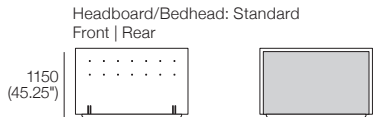

## SuperKing-UK

Bedbase: Fabric  
 Headboard/Bedhead: Fabric  
 Mattress Area:  
 1835 (72.25") x 2030 (80")

Fabric Upholstery:  
 Standard (Fabric + Tricot); or  
 Deluxe (Fabric)

## SuperKing-UK

Bedbase: Leather  
 Headboard/Bedhead: Leather  
 Mattress Area:  
 1835 (72.25") x 2030 (80")

Leather Upholstery:  
 Standard (Leather + Tricot)

## King-UK

Bedbase: Fabric  
 Headboard/Bedhead: Fabric  
 Mattress Area:  
 1525 (60") x 2030 (80")

Fabric Upholstery:  
 Standard (Fabric + Tricot); or  
 Deluxe (Fabric)

## King-UK

Bedbase: Leather  
 Headboard/Bedhead: Leather  
 Mattress Area:  
 1525 (60") x 2030 (80")

Leather Upholstery:  
 Standard (Leather + Tricot)

Effective October 2024. Mattress sold separately. Sleep+ Mattresses fit to size on all King Living Beds. Bed and Mattress sizes comparable in country or region as indicated: United Kingdom (UK). Mattress Area: dimensions provided for compatibility check. Leather detail indicated. Upholstery options may include tricot. Deluxe upholstery option available for fabric only. King Living has a policy of continuous improvement, changes to products and specifications may be made without prior notice. Images and drawings are representative of design only. Accessories not included.