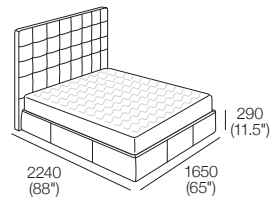

## SuperKing-UK

Bedbase: Fabric  
 Headboard/Bedhead: Fabric  
 Mattress Area:  
 1835 (72.25") x 2030 (80")

Fabric Upholstery:  
 Standard (Fabric + Tricot); or  
 Deluxe (Fabric)

## SuperKing-UK

Bedbase: Leather  
 Headboard/Bedhead: Leather  
 Mattress Area:  
 1835 (72.25") x 2030 (80")

Leather Upholstery:  
 Standard (Leather + Tricot)

## King-UK

Bedbase: Fabric  
 Headboard/Bedhead: Fabric  
 Mattress Area:  
 1525 (60") x 2030 (80")

Fabric Upholstery:  
 Standard (Fabric + Tricot); or  
 Deluxe (Fabric)

## King-UK

Bedbase: Leather  
 Headboard/Bedhead: Leather  
 Mattress Area:  
 1525 (60") x 2030 (80")

Leather Upholstery:  
 Standard (Leather + Tricot)

Effective October 2024. Mattress sold separately. Sleep+ Mattresses fit to size on all King Living Beds. Bed and Mattress sizes comparable in country or region as indicated: United Kingdom (UK). Mattress Area: dimensions provided for compatibility check. Leather detail indicated. Upholstery options may include tricot. Deluxe upholstery option available for fabric only. King Living has a policy of continuous improvement, changes to products and specifications may be made without prior notice. Images and drawings are representative of design only. Accessories not included.