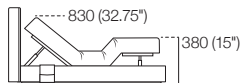

## Serenade Soft Motion Bed

Mattress: Horizontal Position

Maximum Adjustable Heights

Mattress Ends Independently Adjustable