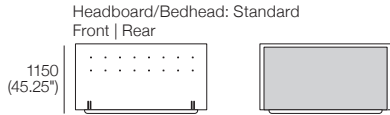

## SuperKing-UK

Bedbase: Fabric  
 Headboard/Bedhead: Fabric  
 Mattress Area:  
 1835 (72.25") x 2030 (80")

Fabric Upholstery:  
 Standard (Fabric + Tricot); or  
 Deluxe (Fabric)

### King-UK

Mattress: **7000A**

Dimensions:

Width: 1525 (60")

Length: 2030 (80")