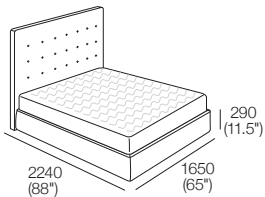

## SuperKing-UK

Bedbase: Fabric  
 Headboard/Bedhead: Fabric  
 Mattress Area:  
 1835 (72.25") x 2030 (80")

Fabric Upholstery:  
 Standard (Fabric + Tricot); or  
 Deluxe (Fabric)

## SuperKing-UK

Bedbase: Leather  
 Headboard/Bedhead: Leather  
 Mattress Area:  
 1835 (72.25") x 2030 (80")

Leather Upholstery:  
 Standard (Leather + Tricot)

## King-UK

Bedbase: Fabric  
 Headboard/Bedhead: Fabric  
 Mattress Area:  
 1525 (60") x 2030 (80")

Fabric Upholstery:  
 Standard (Fabric + Tricot); or  
 Deluxe (Fabric)

## King-UK

Bedbase: Leather  
 Headboard/Bedhead: Leather  
 Mattress Area:  
 1525 (60") x 2030 (80")

Leather Upholstery:  
 Standard (Leather + Tricot)

Effective October 2024. Mattress sold separately. Sleep+ Mattresses fit to size on all King Living Beds. Bed and Mattress sizes comparable in country or region as indicated: United Kingdom (UK). Mattress Area: dimensions provided for compatibility check. Leather detail indicated. Upholstery options may include tricot. Deluxe upholstery option available for fabric only. King Living has a policy of continuous improvement, changes to products and specifications may be made without prior notice. Images and drawings are representative of design only. Accessories not included.