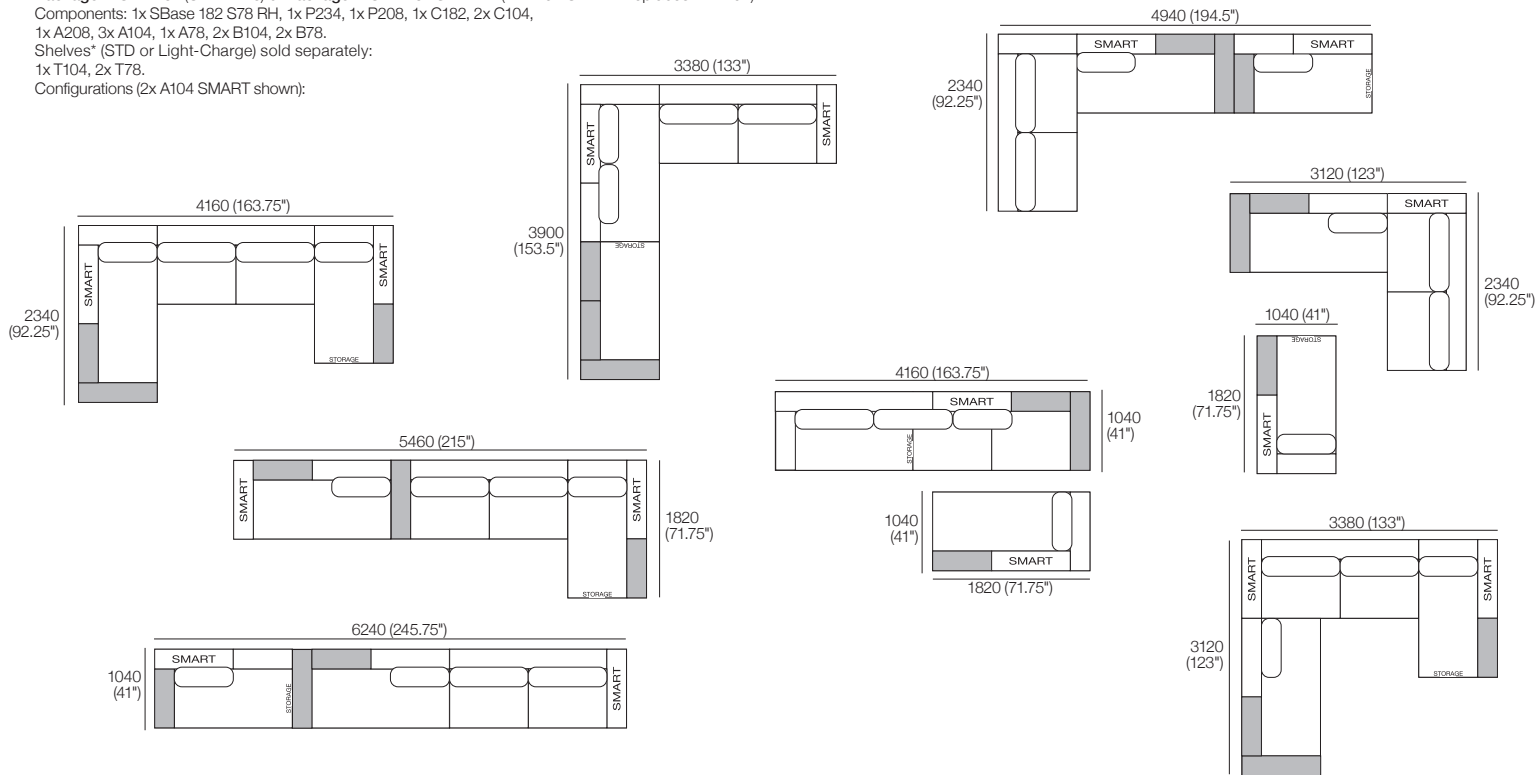

1x A208, 3x A104, 1x A78, 2x B104, 2x B78.

Shelves\* (STD or Light-Charge) sold separately:

1x T104, 2x T78.

Configurations (2x A104 SMART shown):

Effective May 2023. Use Magic Joiner M115. Bed Brackets sold separately. \*Shelves (Standard or Light-Charge) are available in selected KING timber finishes – sold separately. As KING has a policy of continuous improvement, changes to products and specifications may be made without prior notice. Images and drawings are representative of design only. Accessories not included.

# Package 7 SRH 182

Jasper modules can easily be reconfigured to suit your lifestyle and space.

**Package: 7 SRH 182 (STD Arms)** or **Package: 7 SRH 182 SMART\*** (2x A104 SMART: replaces 2x A104)

Components: 1x SBase 182 S78 RH, 1x P234, 1x P208, 1x C182, 2x C104,