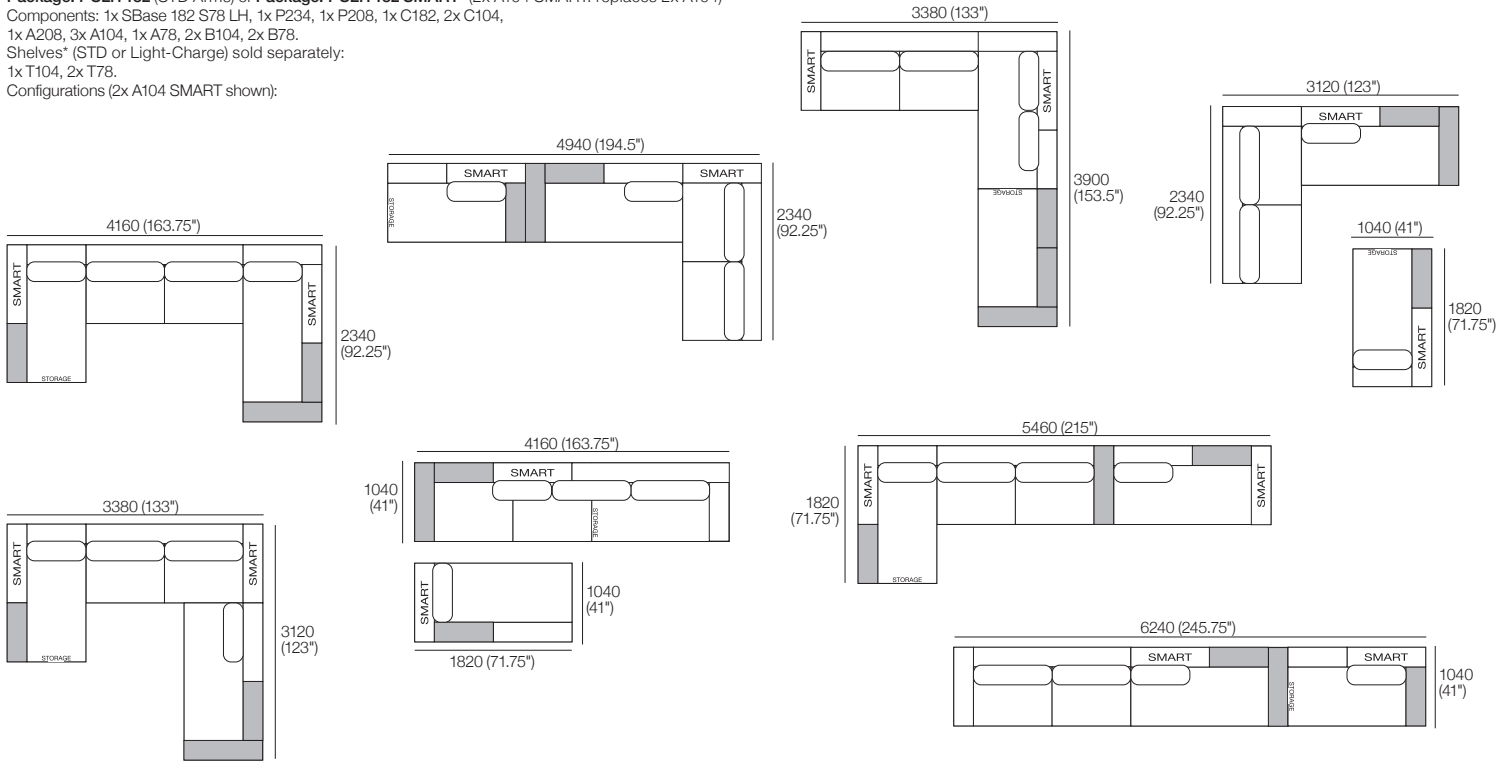

Shelves\* (STD or Light-Charge) sold separately:

1x T104, 2x T78.

Configurations (2x A104 SMART shown):

Effective May 2023. Use Magic Joiner M115. Bed Brackets sold separately. \*Shelves (Standard or Light-Charge) are available in selected KING timber finishes – sold separately. As KING has a policy of continuous improvement, changes to products and specifications may be made without prior notice. Images and drawings are representative of design only. Accessories not included.

# Package 7 SLH 182

Jasper modules can easily be reconfigured to suit your lifestyle and space.

**Package: 7 SLH 182 (STD Arms)** or **Package: 7 SLH 182 SMART\*** (2x A104 SMART: replaces 2x A104)

Components: 1x SBase 182 S78 LH, 1x P234, 1x P208, 1x C182, 2x C104,

1x A208, 3x A104, 1x A78, 2x B104, 2x B78.

Shelves\* (STD or Light-Charge) sold separately:

1x T104, 2x T78.

Configurations (2x A104 SMART shown):

Effective May 2023. Use Magic Joiner M115. Bed Brackets sold separately. \*Shelves (Standard or Light-Charge) are available in selected KING timber finishes – sold separately. As KING has a policy of continuous improvement, changes to products and specifications may be made without prior notice. Images and drawings are representative of design only. Accessories not included.