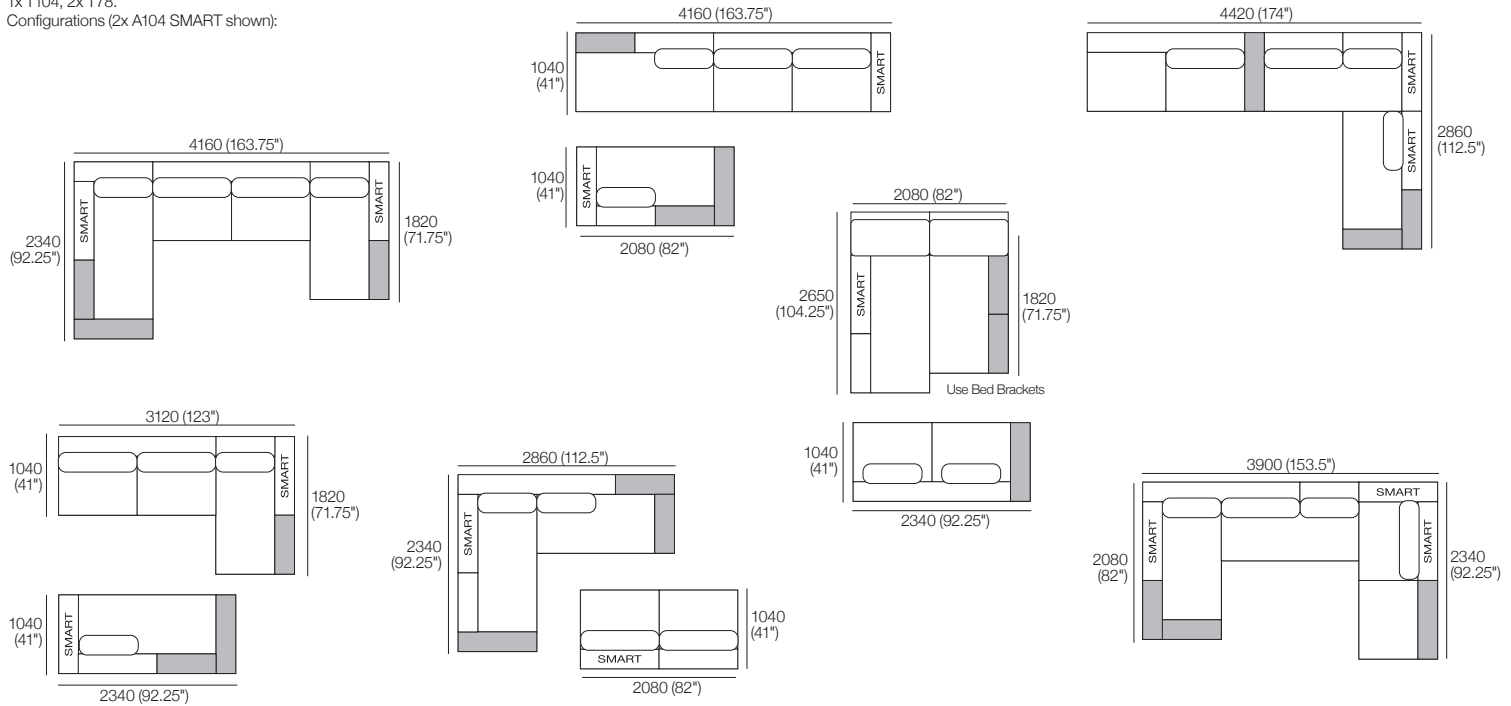

# Package 7

Jasper modules can easily be reconfigured to suit your lifestyle and space.

**Package: 7 (STD Arms) or Package: 7 SMART\*** (2x A104 SMART: replaces 2x A104)

Components: 1x P208, 1x P182, 1x P234, 1x C182, 1x C156, 2x C104, 3x A104, 1x A78, 1x A208, 2x B104, 2x B78.

Shelves\* (STD or Light-Charge) sold separately:

1x T104, 2x T78.

Configurations (2x A104 SMART shown):

Effective May 2023. Use Magic Joiner M115. Bed Brackets sold separately. \*Shelves (Standard or Light-Charge) are available in selected KING timber finishes – sold separately. As KING has a policy of continuous improvement, changes to products and specifications may be made without prior notice. Images and drawings are representative of design only. Accessories not included.

1x A208, 3x A104, 1x A78, 2x B104, 2x B78.

Shelves\* (STD or Light-Charge) sold separately:

1x T104, 2x T78.

Configurations (2x A104 SMART shown):

Effective May 2023. Use Magic Joiner M115. Bed Brackets sold separately. \*Shelves (Standard or Light-Charge) are available in selected KING timber finishes – sold separately. As KING has a policy of continuous improvement, changes to products and specifications may be made without prior notice. Images and drawings are representative of design only. Accessories not included.