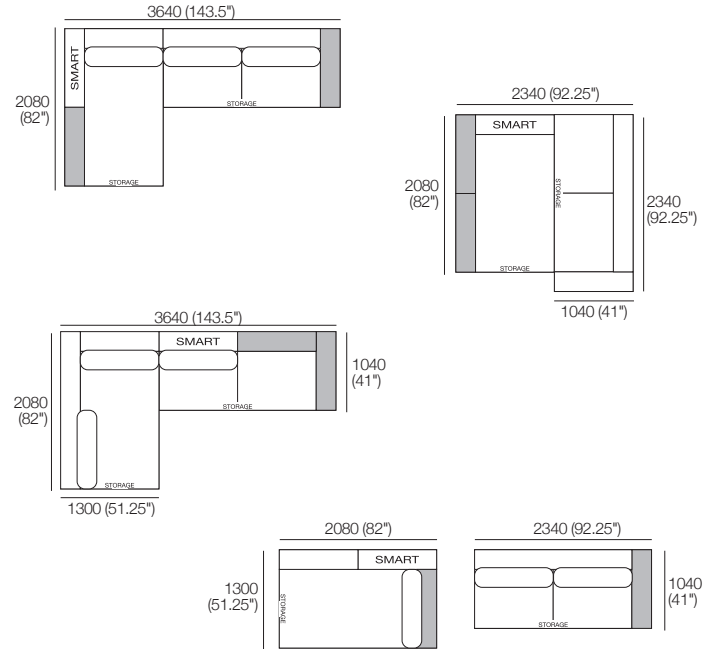

Shelves* (STD or Light-Charge) sold separately:

2x T104

Configurations:

Package: 1A SMART* (1x A104 SMART: replaces 1x A104)

Components: 1x P234, 1x P208D, 2x C104, 1x C182D, 1x A208,

1x A104, 1x A104 SMART, 3x B104.

Shelves* (STD or Light-Charge) sold separately:

2x T104.

Configurations:

Package 1A SLH

Jasper modules can easily be reconfigured to suit your lifestyle and space.

Package: 1A SLH (STD Arms)

Components: 1x SBase 208D S104 LH, 1x SBase 234 S208 RH, 1x A208, 2x A104, 3x B104.

Shelves* (STD or Light-Charge) sold separately:
2x T104.

Configurations:

Package: 1A SLH SMART* (1x A104 SMART: replaces 1x A104)

Components: 1x SBase 208D S104 LH, 1x SBase 234 S208 RH, 1x A208, 1x A104, 1x A104 SMART, 3x B104.

Shelves* (STD or Light-Charge) sold separately:
2x T104.

Configurations:

Package 1A SRH

Jasper modules can easily be reconfigured to suit your lifestyle and space.

Package: 1A SRH (STD Arms)

Components: 1x SBase 208D S104 RH, 1x SBase 234 S208 LH, 1x A208, 2x A104, 3x B104.
Shelves* (STD or Light-Charge) sold separately:
2x T104.