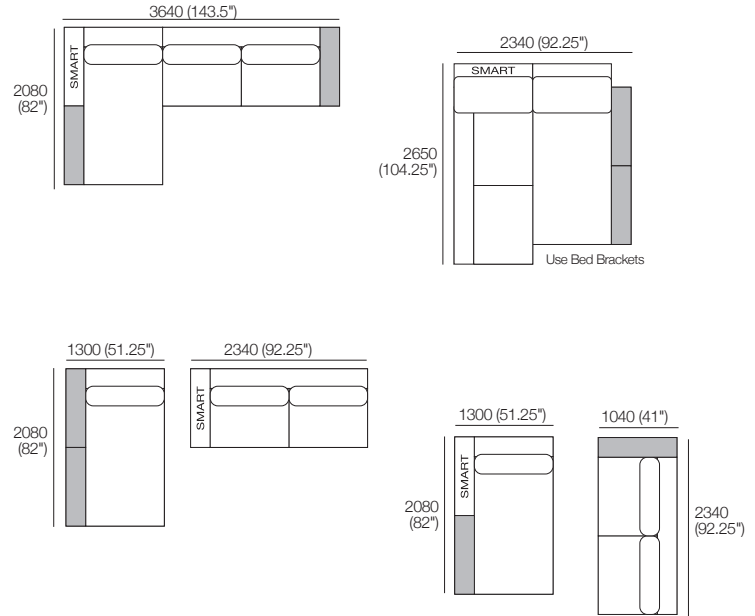

Shelves* (STD or Light-Charge) sold separately:

2x T104

Configurations:

Package: 1A SMART* (1x A104 SMART: replaces 1x A104)

Components: 1x P234, 1x P208D, 2x C104, 1x C182D, 1x A208,

1x A104, 1x A104 SMART, 3x B104.

Shelves* (STD or Light-Charge) sold separately:

2x T104.

Configurations:

Package 1A SLH

Jasper modules can easily be reconfigured to suit your lifestyle and space.

Package: 1A SLH (STD Arms)

Components: 1x SBase 208D S104 LH, 1x SBase 234 S208 RH, 1x A208, 2x A104, 3x B104.

Shelves* (STD or Light-Charge) sold separately:
2x T104.

Configurations:

Package: 1A SLH SMART* (1x A104 SMART: replaces 1x A104)

Components: 1x SBase 208D S104 LH, 1x SBase 234 S208 RH, 1x A208, 1x A104, 1x A104 SMART, 3x B104.

Shelves* (STD or Light-Charge) sold separately:
2x T104.

Configurations:

Package 1A SRH

Jasper modules can easily be reconfigured to suit your lifestyle and space.

Package: 1A SRH (STD Arms)

Components: 1x SBase 208D S104 RH, 1x SBase 234 S208 LH, 1x A208, 2x A104, 3x B104.
Shelves* (STD or Light-Charge) sold separately:
2x T104.