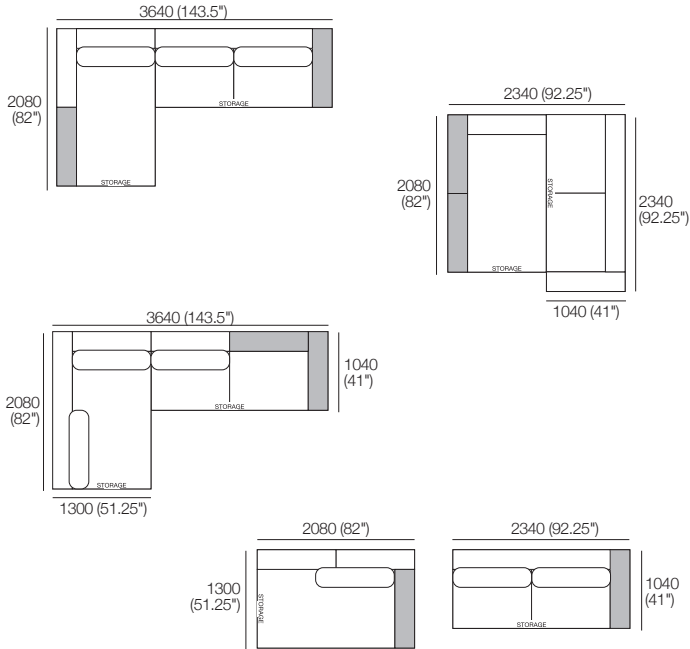

Shelves* (STD or Light-Charge) sold separately:

2x T104

Configurations:

Package: 1A SMART* (1x A104 SMART: replaces 1x A104)

Components: 1x P234, 1x P208D, 2x C104, 1x C182D, 1x A208,

1x A104, 1x A104 SMART, 3x B104.

Shelves* (STD or Light-Charge) sold separately:

2x T104.

Configurations:

Package 1A SLH

Jasper modules can easily be reconfigured to suit your lifestyle and space.

Package: 1A SLH (STD Arms)

Components: 1x SBase 208D S104 LH, 1x SBase 234 S208 RH, 1x A208, 2x A104, 3x B104.

Shelves* (STD or Light-Charge) sold separately:
2x T104.

Configurations:

Package: 1A SLH SMART* (1x A104 SMART: replaces 1x A104)

Components: 1x SBase 208D S104 LH, 1x SBase 234 S208 RH, 1x A208, 1x A104, 1x A104 SMART, 3x B104.

Shelves* (STD or Light-Charge) sold separately:
2x T104.

Configurations:

Package 1A SRH

Jasper modules can easily be reconfigured to suit your lifestyle and space.

Package: 1A SRH (STD Arms)

Components: 1x SBase 208D S104 RH, 1x SBase 234 S208 LH, 1x A208, 2x A104, 3x B104.
Shelves* (STD or Light-Charge) sold separately:
2x T104.