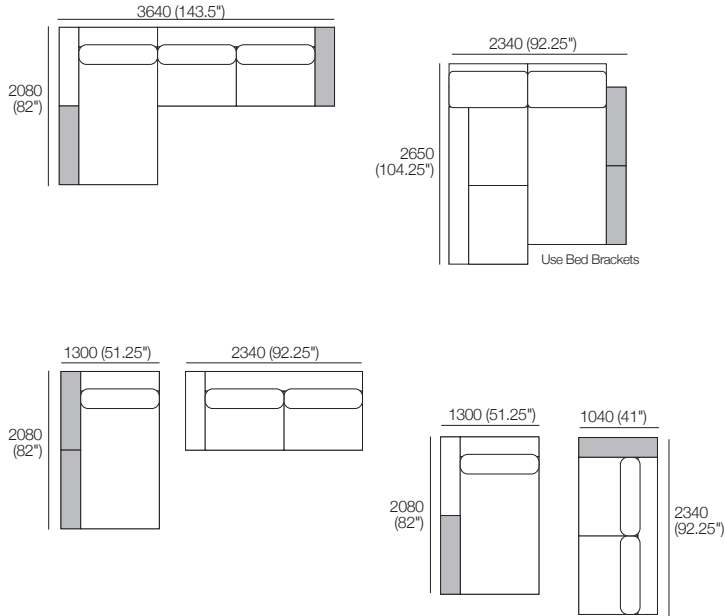

K I N G

DT2018645-SS-V3

kingliving.com

Jasper
Package 1A

Package 1A

Jasper modules can easily be reconfigured to suit your lifestyle and space.

Package: 1A (STD Arms)

Components: 1x P234, 1x P208D, 2x C104, 1x C182D, 1x A208, 2x A104, 3x B104.

Shelves* (STD or Light-Charge) sold separately:

2x T104

Configurations:

Package: 1A SMART* (1x A104 SMART: replaces 1x A104)

Components: 1x P234, 1x P208D, 2x C104, 1x C182D, 1x A208,

1x A104, 1x A104 SMART, 3x B104.

Shelves* (STD or Light-Charge) sold separately:

2x T104.

Configurations:

Package 1A SLH

Jasper modules can easily be reconfigured to suit your lifestyle and space.

Package: 1A SLH (STD Arms)

Components: 1x SBase 208D S104 LH, 1x SBase 234 S208 RH, 1x A208, 2x A104, 3x B104.

Shelves* (STD or Light-Charge) sold separately:
2x T104.

Configurations:

Package: 1A SLH SMART* (1x A104 SMART: replaces 1x A104)

Components: 1x SBase 208D S104 LH, 1x SBase 234 S208 RH, 1x A208, 1x A104, 1x A104 SMART, 3x B104.