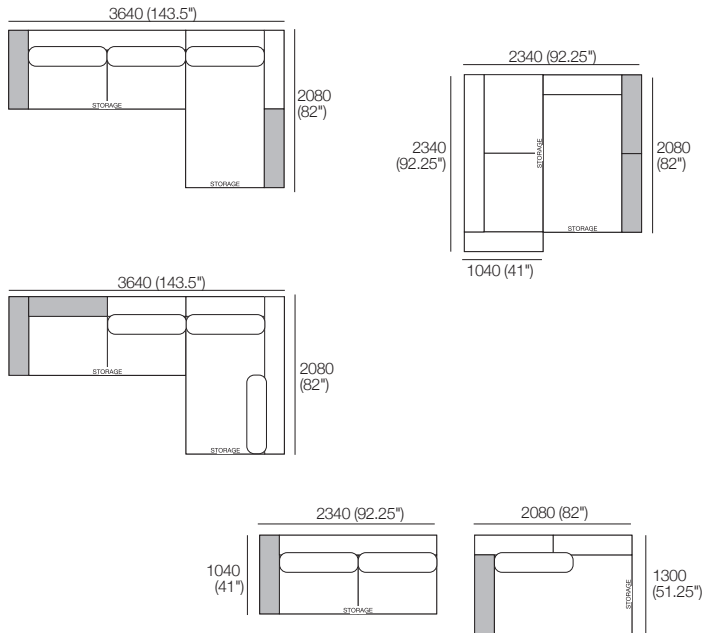

Shelves* (STD or Light-Charge) sold separately:

2x T104.

Configurations:

Package 1A SLH

Jasper modules can easily be reconfigured to suit your lifestyle and space.

Package: 1A SLH (STD Arms)

Components: 1x SBase 208D S104 LH, 1x SBase 234 S208 RH, 1x A208, 2x A104, 3x B104.

Shelves* (STD or Light-Charge) sold separately:
2x T104.

Configurations:

Package: 1A SLH SMART* (1x A104 SMART: replaces 1x A104)

Components: 1x SBase 208D S104 LH, 1x SBase 234 S208 RH, 1x A208, 1x A104, 1x A104 SMART, 3x B104.

Shelves* (STD or Light-Charge) sold separately:
2x T104.

Configurations:

Package 1A SRH

Jasper modules can easily be reconfigured to suit your lifestyle and space.

Package: 1A SRH (STD Arms)

Components: 1x SBase 208D S104 RH, 1x SBase 234 S208 LH, 1x A208, 2x A104, 3x B104.
Shelves* (STD or Light-Charge) sold separately:
2x T104.

Configurations:

Package: 1A SRH SMART* (1x A104 SMART: replaces 1x A104)

Components: 1x SBase 208D S104 RH, 1x SBase 234 S208 LH, 1x A208, 1x A104, 1x A104 SMART, 3x B104.
Shelves* (STD or Light-Charge) sold separately:
2x T104.