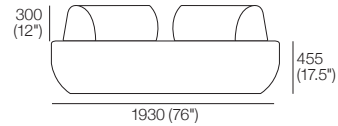

## Omni Positional Backrest

Free-positioning without brackets or attachments

Side View

## AuraO Package A

Components: 1x AuraO 1900D Base, 2x AuraO Backrest

Top View

Front View

Side View