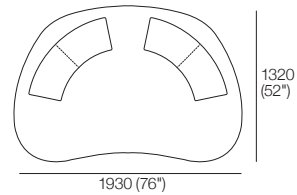

## Omni Positional Backrest

Free-positioning without brackets or attachments

Side View

## AuraO Package A

Components: 1x AuraO 1900D Base, 2x AuraO Backrest

Top View

Front View

Side View