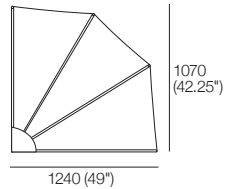

Aura Outdoor

AuraO 1900D Base

AuraO Shade Canopy 1900

Optional (shown with AuraO 1900D Base)

Omni Positional Backrest

Free-positioning without brackets or attachments

Side View

AuraO Package A

Components: 1x AuraO 1900D Base, 2x AuraO Backrest

Front View

Side View