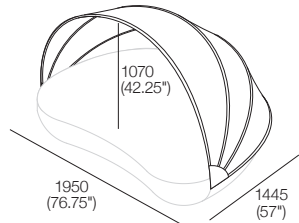

AuraO Shade Canopy 1900

Optional (shown with AuraO 1900D Base)