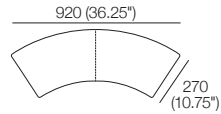

Omni Positional Backrest

Free-positioning without brackets or attachments