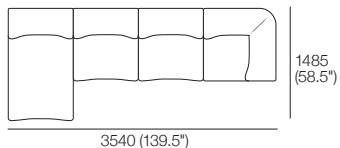

1977 Sofa Packages

Modules are easily reconfigured to suit your lifestyle and space.

Package: 4

Components: 2x Chair, 1x Chaise, 1x Corner

Configurations: