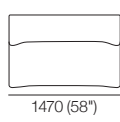

Chair

Top View

Side View

Corner

Top View

Side View

Curve Corner

Top View

Front View

Side View

Chaise

Top View

Side View

2-Seater

Top View

Side View

Large Ottoman

Top View

Front View

Side View

Optional Legs:

Optional adjustable legs for personalised comfort.

Dream Leg Short

Adjustable Height:
40-80 (1.5-3.25")

Universal STD Adjustable Leg

Adjustable Height:
60-180 (2.25-4.75")

Small Ottoman

Top View

Front View

Side View

1977 Sofa Packages

Modules are easily reconfigured to suit your lifestyle and space.