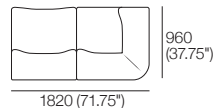

1977 Sofa Packages

Modules are easily reconfigured to suit your lifestyle and space.

Package: 4

Components: 2x Chair, 1x Chaise, 1x Corner

Configurations: