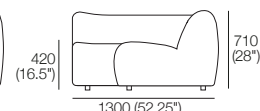

Chair

Top View

Side View

Corner

Top View

Side View

Curve Corner

Top View

Front View

Side View

Chaise

Top View

Side View

2-Seater

Top View

Side View

Large Ottoman

Top View

Front View

Side View

Optional Legs:

Optional adjustable legs for personalised comfort.

Dream Leg Short

Adjustable Height:
40-80 (1.5-3.25")

Universal STD Adjustable Leg

Adjustable Height:
60-180 (2.25-4.75")

Small Ottoman

Top View

Front View

Side View

1977 Sofa Packages

Modules are easily reconfigured to suit your lifestyle and space.