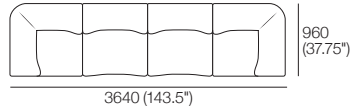

Large Ottoman

Top View

Front View

Side View

Optional Legs:

Optional adjustable legs for personalised comfort.

Dream Leg Short

Adjustable Height:
40-80 (1.5-3.25")

Universal STD Adjustable Leg

Adjustable Height:
60-180 (2.25-4.75")

Small Ottoman

Top View

Front View

Side View

1977 Sofa Packages

Modules are easily reconfigured to suit your lifestyle and space.

Package: 1

Components: 1x Chair, 2x Corner
Configurations:

Package: 2

Components: 2x Corner, 2x Chair
Configurations:

Package: 3

Components: 1x Chair, 1x Chaise, 1x Corner
Configurations:

1977 Sofa Packages