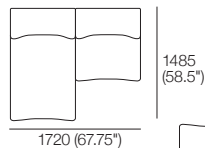

1977 Sofa Packages

Modules are easily reconfigured to suit your lifestyle and space.

Package: 4

Components: 2x Chair, 1x Chaise, 1x Corner

Configurations: