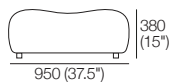

Front View

Side View

Chaise

Top View

Side View

2-Seater

Top View

Side View

Large Ottoman

Top View

Front View

Side View

Optional Legs:

Optional adjustable legs for personalised comfort.

Dream Leg Short

Adjustable Height:
40-80 (1.5-3.25")

Universal STD Adjustable Leg

Adjustable Height:
60-180 (2.25-4.75")

Small Ottoman

Top View

Front View

Side View

1977 Sofa Packages

Modules are easily reconfigured to suit your lifestyle and space.