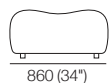

Chair

Top View

Side View

Corner

Top View

Side View

Curve Corner

Top View

Front View

Side View

Chaise

Top View

Side View

2-Seater

Top View

Side View

Large Ottoman

Top View

Front View

Side View

Optional Legs:

Optional adjustable legs for personalised comfort.

Dream Leg Short

Adjustable Height:
40-80 (1.5-3.25")

Universal STD Adjustable Leg

Adjustable Height:
60-180 (2.25-4.75")

Small Ottoman

Top View

Front View

Side View

1977 Sofa Packages

Modules are easily reconfigured to suit your lifestyle and space.