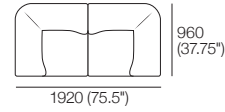

Large Ottoman

Top View

Front View

Side View

Optional Legs:

Optional adjustable legs for personalised comfort.

Dream Leg Short

Adjustable Height:
40-80 (1.5-3.25")

Universal STD Adjustable Leg

Adjustable Height:
60-180 (2.25-4.75")

Small Ottoman

Top View

Front View

Side View

1977 Sofa Packages

Modules are easily reconfigured to suit your lifestyle and space.

Package: 1

Components: 1x Chair, 2x Corner
Configurations:

Package: 2

Components: 2x Corner, 2x Chair
Configurations:

Package: 3

Components: 1x Chair, 1x Chaise, 1x Corner
Configurations:

1977 Sofa Packages