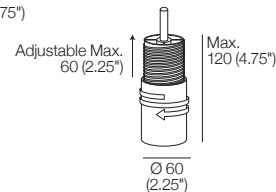

Large Ottoman

Top View

Front View

Side View

Optional Legs:

Optional adjustable legs for personalised comfort.

Dream Leg Short

Adjustable Height:
40-80 (1.5-3.25")

Universal STD Adjustable Leg

Adjustable Height:
60-180 (2.25-4.75")

Small Ottoman

Top View

Front View

Side View

1977 Sofa Packages

Modules are easily reconfigured to suit your lifestyle and space.