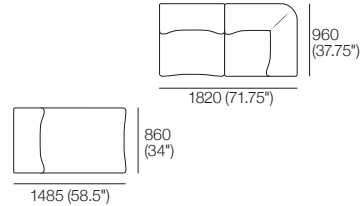

Large Ottoman

Top View

Front View

Side View

Optional Legs:

Optional adjustable legs for personalised comfort.

Dream Leg Short

Adjustable Height:
40-80 (1.5-3.25")

Universal STD Adjustable Leg

Adjustable Height:
60-180 (2.25-4.75")

Small Ottoman

Top View

Front View

Side View

1977 Sofa Packages

Modules are easily reconfigured to suit your lifestyle and space.

Package: 1

Components: 1x Chair, 2x Corner
Configurations:

Package: 2

Components: 2x Corner, 2x Chair
Configurations:

Package: 3

Components: 1x Chair, 1x Chaise, 1x Corner
Configurations:

1977 Sofa Packages