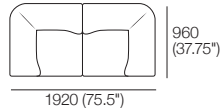

Large Ottoman

Top View

Front View

Side View

Optional Legs:

Optional adjustable legs for personalised comfort.

Dream Leg Short

Adjustable Height:
40-80 (1.5-3.25")

Universal STD Adjustable Leg

Adjustable Height:
60-180 (2.25-4.75")

Small Ottoman

Top View

Front View

Side View

1977 Sofa Packages

Modules are easily reconfigured to suit your lifestyle and space.

Package: 1

Components: 1x Chair, 2x Corner
Configurations:

Package: 2

Components: 2x Corner, 2x Chair
Configurations:

Package: 3

Components: 1x Chair, 1x Chaise, 1x Corner
Configurations:

1977 Sofa Packages