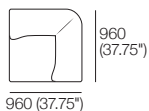

Chair

Top View

Side View

Corner

Top View

Side View

Curve Corner

Top View

Front View

Side View

Chaise

Top View

Side View

2-Seater

Top View

Side View

Large Ottoman

Top View

Front View

Side View

Optional Legs:

Optional adjustable legs for personalised comfort.

Dream Leg Short

Adjustable Height:
40-80 (1.5-3.25")

Universal STD Adjustable Leg

Adjustable Height:
60-180 (2.25-4.75")

Small Ottoman

Top View

Front View

Side View

1977 Sofa Packages

Modules are easily reconfigured to suit your lifestyle and space.