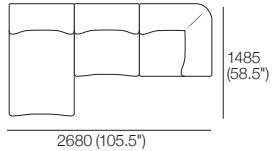

Large Ottoman

Top View

Front View

Side View

Optional Legs:

Optional adjustable legs for personalised comfort.

Dream Leg Short

Adjustable Height:
40-80 (1.5-3.25")

Universal STD Adjustable Leg

Adjustable Height:
60-180 (2.25-4.75")

Small Ottoman

Top View

Front View

Side View

1977 Sofa Packages

Modules are easily reconfigured to suit your lifestyle and space.

Package: 1

Components: 1x Chair, 2x Corner
Configurations:

Package: 2

Components: 2x Corner, 2x Chair
Configurations:

Package: 3

Components: 1x Chair, 1x Chaise, 1x Corner
Configurations:

1977 Sofa Packages