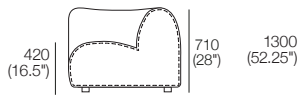

Chair

Top View

Side View

Corner

Top View

Side View

Curve Corner

Top View

Front View

Side View

Chaise

Top View

Side View

2-Seater

Top View

Side View

Large Ottoman

Top View

Front View

Side View

Optional Legs:

Optional adjustable legs for personalised comfort.

Dream Leg Short

Adjustable Height:
40-80 (1.5-3.25")

Universal STD Adjustable Leg

Adjustable Height:
60-180 (2.25-4.75")

Small Ottoman

Top View

Front View

Side View

1977 Sofa Packages

Modules are easily reconfigured to suit your lifestyle and space.