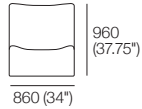

1977 Sofa Packages

Modules are easily reconfigured to suit your lifestyle and space.

Package: 1

Components: 1x Chair, 2x Corner
Configurations: