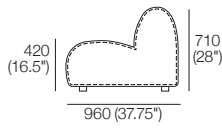

Chair

Top View

Side View

Corner

Top View

Side View

Curve Corner

Top View

Front View

Side View

Chaise

Top View

Side View

2-Seater

Top View

Side View

Large Ottoman

Top View

Front View

Side View

Optional Legs:

Optional adjustable legs for personalised comfort.

Dream Leg Short

Adjustable Height:
40-80 (1.5-3.25")

Universal STD Adjustable Leg

Adjustable Height:
60-180 (2.25-4.75")

Small Ottoman

Top View

Front View

Side View

1977 Sofa Packages

Modules are easily reconfigured to suit your lifestyle and space.