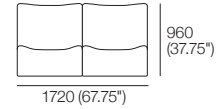

Package: 2

Components: 2x Corner, 2x Chair
Configurations: