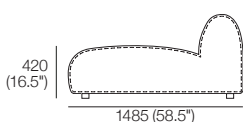

Chair

Top View

Side View

Corner

Top View

Side View

Curve Corner

Top View

Front View

Side View

Chaise

Top View

Side View

2-Seater

Top View

Side View

Large Ottoman

Top View

Front View

Side View

Optional Legs:

Optional adjustable legs for personalised comfort.

Dream Leg Short

Adjustable Height:
40-80 (1.5-3.25")

Universal STD Adjustable Leg

Adjustable Height:
60-180 (2.25-4.75")

Small Ottoman

Top View

Front View

Side View

1977 Sofa Packages

Modules are easily reconfigured to suit your lifestyle and space.