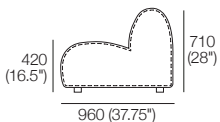

Chair

Top View

Side View

Corner

Top View

Side View

Curve Corner

Top View

Large Ottoman

Top View

Front View

Side View

Optional Legs:

Optional adjustable legs for personalised comfort.

Dream Leg Short

Adjustable Height:
40-80 (1.5-3.25")