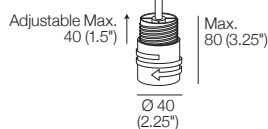

Large Ottoman

Top View

Front View

Side View

Optional Legs:

Optional adjustable legs for personalised comfort.

Dream Leg Short

Adjustable Height:
40-80 (1.5-3.25")

Universal STD Adjustable Leg

Adjustable Height:
60-180 (2.25-4.75")

Small Ottoman

Top View

Front View

Side View

1977 Sofa Packages

Modules are easily reconfigured to suit your lifestyle and space.