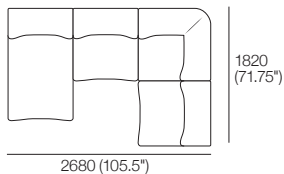

1977 Sofa Packages

Modules are easily reconfigured to suit your lifestyle and space.

Package: 4

Components: 2x Chair, 1x Chaise, 1x Corner

Configurations: