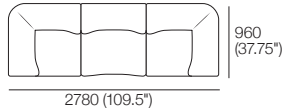

Large Ottoman

Top View

Front View

Side View

Optional Legs:

Optional adjustable legs for personalised comfort.

Dream Leg Short

Adjustable Height:
40-80 (1.5-3.25")

Universal STD Adjustable Leg

Adjustable Height:
60-180 (2.25-4.75")

Small Ottoman

Top View

Front View

Side View

1977 Sofa Packages

Modules are easily reconfigured to suit your lifestyle and space.

Package: 1

Components: 1x Chair, 2x Corner
Configurations:

Package: 2

Components: 2x Corner, 2x Chair
Configurations:

Package: 3

Components: 1x Chair, 1x Chaise, 1x Corner
Configurations:

1977 Sofa Packages