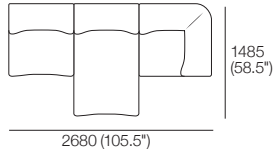

Large Ottoman

Top View

Front View

Side View

Optional Legs:

Optional adjustable legs for personalised comfort.

Dream Leg Short

Adjustable Height:
40-80 (1.5-3.25")

Universal STD Adjustable Leg

Adjustable Height:
60-180 (2.25-4.75")

Small Ottoman

Top View

Front View

Side View

1977 Sofa Packages

Modules are easily reconfigured to suit your lifestyle and space.

Package: 1

Components: 1x Chair, 2x Corner
Configurations:

Package: 2

Components: 2x Corner, 2x Chair
Configurations:

Package: 3

Components: 1x Chair, 1x Chaise, 1x Corner
Configurations:

1977 Sofa Packages