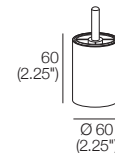

Large Ottoman

Top View

Front View

Side View

Optional Legs:

Optional adjustable legs for personalised comfort.

Dream Leg Short

Adjustable Height:
40-80 (1.5-3.25")

Universal STD Adjustable Leg

Adjustable Height:
60-180 (2.25-4.75")

Small Ottoman

Top View

Front View

Side View

1977 Sofa Packages

Modules are easily reconfigured to suit your lifestyle and space.