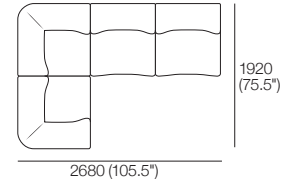

Package: 2

Components: 2x Corner, 2x Chair
Configurations: