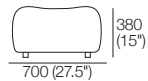

Large Ottoman

Top View

Front View

Side View

Optional Legs:

Optional adjustable legs for personalised comfort.

Dream Leg Short

Adjustable Height:
40-80 (1.5-3.25")

Universal STD Adjustable Leg

Adjustable Height:
60-180 (2.25-4.75")

Small Ottoman

Top View

Front View

Side View

1977 Sofa Packages

Modules are easily reconfigured to suit your lifestyle and space.