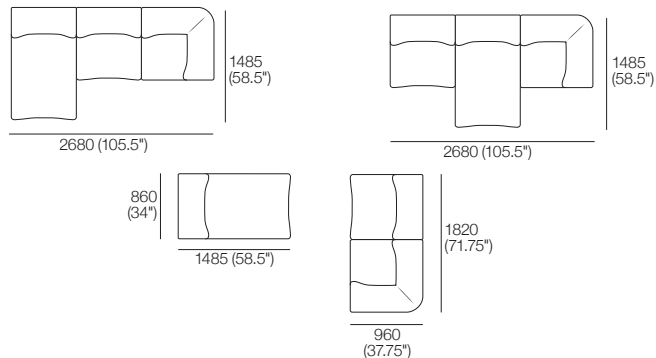

860 (34")

910 (36")

1570 (62")

Corner

Top View

Side View

Curve

Top View

1470 (58")

960 (37.75")

Large Ottoman

Top View

Front View

Side View

Small Ottoman

Top View

Front View

Side View

860 (34")

950 (37.5")

860 (34")

950 (37.5")

380 (15")

680 (26.75")

700 (27.5")

680 (26.75")

700 (27.5")

380 (15")

1977 Sofa Packages

Modules are easily reconfigured to suit your lifestyle and space.

1977 3 Module Sofa with Chaise

Package 3. Components: 1x Chair, 1x Chaise, 1x Corner
Configurations: