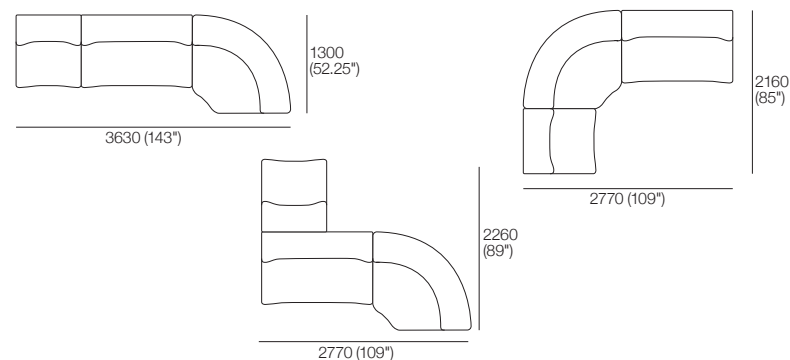

1977 3 Module Curve Sofa

Package 6. Components: 1x 2-Seater, 1x Chair, 1x Curve
Configurations: