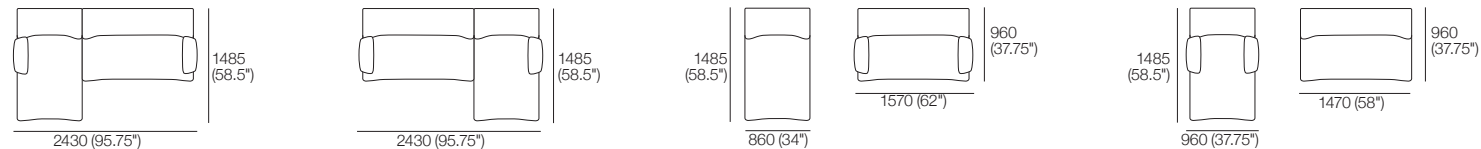

1977 2 Module Sofa with Chaise & Armrests

Package 10. Components: 1x 2-Seater, 1x Chaise, 2x Armrest

Configurations:

1977 2 Module Sofa with Chaise

Package 11. Components: 1x 2-Seater, 1x Chaise

Configurations: