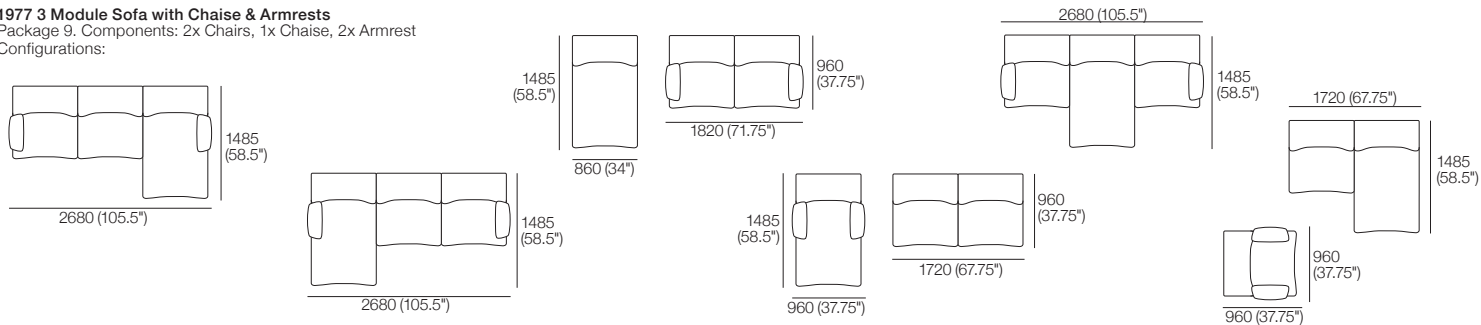

Front View

Side View

860 (34")

950 (37.5")

860 (34")

950 (37.5")

380 (15")

680 (26.75")

1977 3 Module Curve Sofa

Package 6. Components: 1x 2-Seater, 1x Chair, 1x Curve
Configurations:

1977 4 Module Curve Sofa with Ottoman

Package 7. Components: 1x 2-Seater, 1x Chair, 1x Curve,
1x Large Ottoman
Configurations:

1977 2 Module Sofa

Package 8. Components: 2x Corner
Configurations:

1977 Sofa Packages

Modules are easily reconfigured to suit your lifestyle and space.

1977 3 Module Sofa with Chaise & Armrests

Package 9. Components: 2x Chairs, 1x Chaise, 2x Armrest

Configurations:

1977 2 Module Sofa with Chaise & Armrests

Package 10. Components: 1x 2-Seater, 1x Chaise, 2x Armrest

Configurations:

1977 2 Module Sofa with Chaise

Package 11. Components: 1x 2-Seater, 1x Chaise