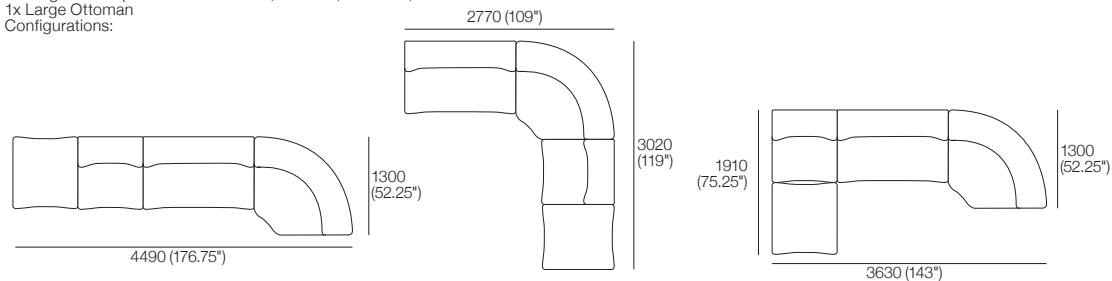

1977 4 Module Curve Sofa with Ottoman

Package 7. Components: 1x 2-Seater, 1x Chair, 1x Curve,
1x Large Ottoman
Configurations: