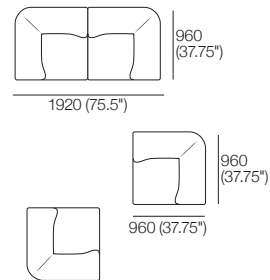

1977 2 Module Sofa

Package 8. Components: 2x Corner
Configurations: