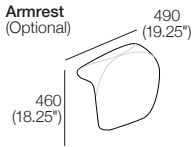

Chair

Top View

Side View

Front View

Armrest

(Optional)

Chair with Armrests

Top View

Side View

Front View

860 (34")

960 (37.75")

Chaise

Top View

Side View

Front View

860 (34")

910 (36")

1570 (62")

Corner

Top View

Side View

Curve

Top View

1470 (58")

960 (37.75")

Large Ottoman

Top View

Front View

Side View

Small Ottoman

Top View