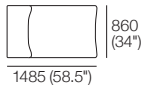

Package: 3

Components: 1x Chair, 1x Chaise, 1x Corner
Configurations: