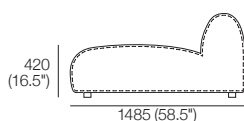

Chair

Top View

Side View

Corner

Top View

Side View

Curve

Top View

Front View

Side View

Chaise

Top View

Side View

2-Seater

Top View

Side View

Adjustable Height: 40–80 (1.5–3.25")

STD Adjustable Leg

Part No.: 12031306

Adjustable Height: 60–180 (2.25–4.75")

Small Ottoman

Top View

Front View

Side View