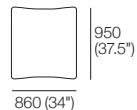

Large Ottoman

Top View