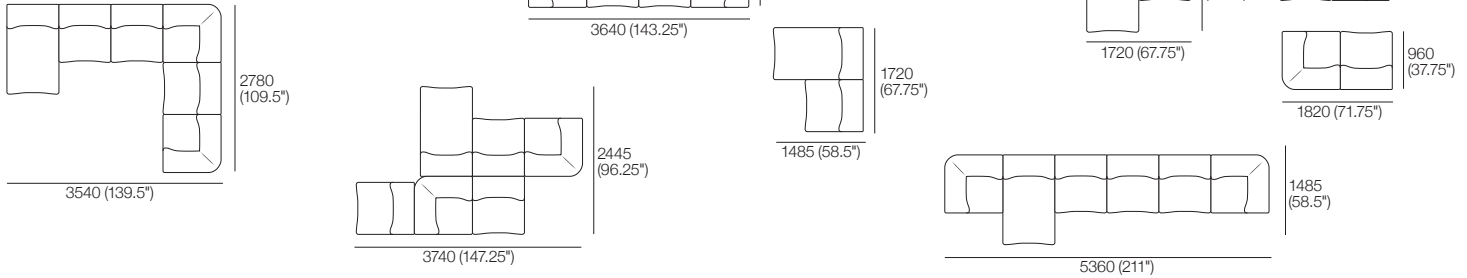

1977 Sofa Packages

Modules are easily reconfigured to suit your lifestyle and space.

Package: 5

Components: 3x Chair, 1x Chaise, 2x Corner
Configurations: