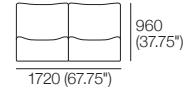

Package: 2

Components: 2x Corner, 2x Chair
Configurations: