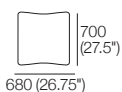

Adjustable Height: 40–80 (1.5–3.25")

STD Adjustable Leg

Part No.: 12031306

Adjustable Height: 60–180 (2.25–4.75")

Small Ottoman

Top View

Front View

Side View