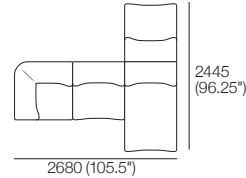

Package: 4

Components: 2x Chair, 1x Chaise, 1x Corner
Configurations: