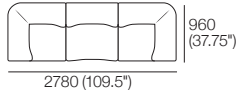

1977 Sofa Packages

Modules are easily reconfigured to suit your lifestyle and space.

Package: 1

Components: 1x Chair, 2x Corner
Configurations: