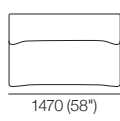

Chair

Top View

Side View

Corner

Top View

Side View

Curve

Top View

Front View

Side View

Chaise

Top View

Side View

2-Seater

Top View

Side View

Large Ottoman

Top View

Front View

Side View

Optional Legs:

Optional adjustable legs for personalised comfort.

Adjustable Leg Short

Part No. 12032351

Adjustable Height: 40–80 (1.5–3.25")

STD Adjustable Leg

Part No.: 12031306

Adjustable Height: 60–180 (2.25–4.75")

Small Ottoman

Top View

Front View

Side View