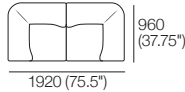

1977 Sofa Packages

Modules are easily reconfigured to suit your lifestyle and space.

Package: 1

Components: 1x Chair, 2x Corner
Configurations: