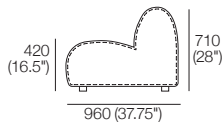

Chair

Top View

Side View

Corner

Top View

Side View

Curve

Top View

Front View

Side View

Chaise

Top View

Side View

2-Seater

Top View

Side View

Adjustable Height: 40–80 (1.5–3.25")

STD Adjustable Leg

Part No.: 12031306

Adjustable Height: 60–180 (2.25–4.75")

Small Ottoman

Top View

Front View

Side View