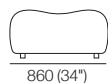

Chair

Top View

Side View

Corner

Top View

Side View

Curve

Top View

Front View

Side View

Chaise

Top View

Side View

2-Seater

Top View

Side View

Large Ottoman

Top View

Front View

Side View

Optional Legs:

Optional adjustable legs for personalised comfort.

Adjustable Leg Short

Part No. 12032351

Adjustable Height: 40–80 (1.5–3.25")

STD Adjustable Leg

Part No.: 12031306

Adjustable Height: 60–180 (2.25–4.75")

Small Ottoman

Top View

Front View

Side View