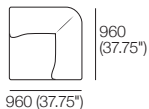

Chair

Top View

Side View

Corner

Top View

Side View

Curve

Top View

Front View

Side View

Chaise

Top View

Side View

2-Seater

Top View

Side View

Adjustable Height: 40–80 (1.5–3.25")

STD Adjustable Leg

Part No.: 12031306

Adjustable Height: 60–180 (2.25–4.75")

Small Ottoman

Top View

Front View

Side View