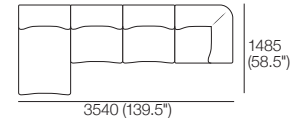

Package: 4

Components: 2x Chair, 1x Chaise, 1x Corner
Configurations: