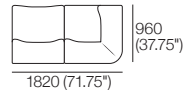

Package: 4

Components: 2x Chair, 1x Chaise, 1x Corner
Configurations: