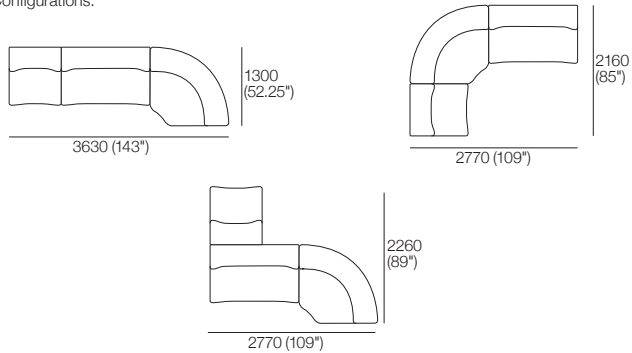

Adjustable Height: 40–80 (1.5–3.25")

STD Adjustable Leg

Part No.: 12031306

Adjustable Height: 60–180 (2.25–4.75")

Small Ottoman

Top View

Front View

Side View

Components: 1x Chair, 1x Chaise, 1x Corner
Configurations:

Package: 4

Components: 2x Chair, 1x Chaise, 1x Corner
Configurations:

1977 Sofa Packages

Modules are easily reconfigured to suit your lifestyle and space.

Package: 5

Components: 3x Chair, 1x Chaise, 2x Corner
Configurations:

Package: 6

Components: 1x 2-Seater, 1x Chair, 1x Curve Cnr
Configurations:

Package: 7

Components: 1x 2-Seater, 1x Chair, 1x Curve, 1x Large Ottoman
Configurations: