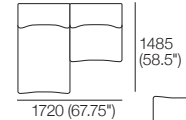

Package: 4

Components: 2x Chair, 1x Chaise, 1x Corner
Configurations: