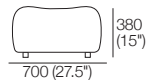

Adjustable Height: 40–80 (1.5–3.25")

STD Adjustable Leg

Part No.: 12031306

Adjustable Height: 60–180 (2.25–4.75")

Small Ottoman

Top View

Front View

Side View