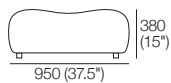

Front View

Side View

Chaise

Top View

Side View

2-Seater

Top View

Side View

Large Ottoman

Top View

Front View

Side View

Optional Legs:

Optional adjustable legs for personalised comfort.

Adjustable Leg Short

Part No. 12032351

Adjustable Height: 40–80 (1.5–3.25")

STD Adjustable Leg

Part No.: 12031306

Adjustable Height: 60–180 (2.25–4.75")

Small Ottoman

Top View

Front View

Side View