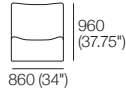

1977 Sofa Packages

Modules are easily reconfigured to suit your lifestyle and space.

Package: 1

Components: 1x Chair, 2x Corner
Configurations: