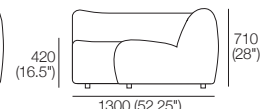

Chair

Top View

Side View

Corner

Top View

Side View

Curve

Top View

Front View

Side View

Chaise

Top View

Side View

2-Seater

Top View

Side View

Adjustable Height: 40–80 (1.5–3.25")

STD Adjustable Leg

Part No.: 12031306

Adjustable Height: 60–180 (2.25–4.75")

Small Ottoman

Top View

Front View

Side View