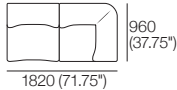

Package: 3

Components: 1x Chair, 1x Chaise, 1x Corner
Configurations: