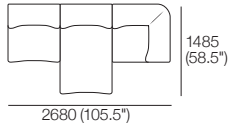

Package: 3

Components: 1x Chair, 1x Chaise, 1x Corner
Configurations: