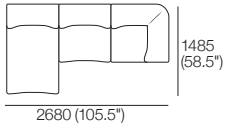

Package: 3

Components: 1x Chair, 1x Chaise, 1x Corner
Configurations: