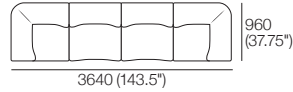

Adjustable Height: 40–80 (1.5–3.25")

STD Adjustable Leg

Part No.: 12031306

Adjustable Height: 60–180 (2.25–4.75")

Small Ottoman

Top View

Front View

Side View

1977 Sofa Packages

Modules are easily reconfigured to suit your lifestyle and space.

Package: 1

Components: 1x Chair, 2x Corner
Configurations:

Package: 2

Components: 2x Corner, 2x Chair
Configurations:

Package: 3