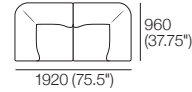

Adjustable Height: 40–80 (1.5–3.25")

STD Adjustable Leg

Part No.: 12031306

Adjustable Height: 60–180 (2.25–4.75")

Small Ottoman

Top View

Front View

Side View

1977 Sofa Packages

Modules are easily reconfigured to suit your lifestyle and space.

Package: 1

Components: 1x Chair, 2x Corner
Configurations:

Package: 2

Components: 2x Corner, 2x Chair
Configurations:

Package: 3