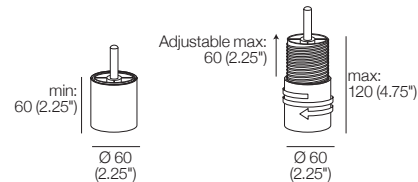

Large Ottoman

Top View

Front View

Side View

Optional Legs:

Optional adjustable legs for personalised comfort.

Adjustable Leg Short

Part No. 12032351

Adjustable Height: 40–80 (1.5–3.25")

STD Adjustable Leg

Part No.: 12031306

Adjustable Height: 60–180 (2.25–4.75")

Small Ottoman

Top View

Front View

Side View