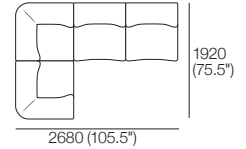

Package: 2

Components: 2x Corner, 2x Chair
Configurations: