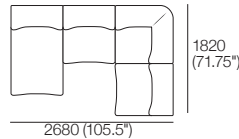

Package: 4

Components: 2x Chair, 1x Chaise, 1x Corner
Configurations: