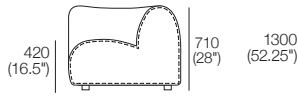

Chair

Top View

Side View

Corner

Top View

Side View

Curve

Top View

Front View

Side View

Chaise

Top View

Side View

2-Seater

Top View

Side View

Adjustable Height: 40–80 (1.5–3.25")

STD Adjustable Leg

Part No.: 12031306

Adjustable Height: 60–180 (2.25–4.75")

Small Ottoman

Top View

Front View

Side View