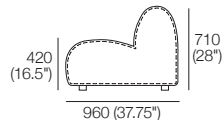

Chair

Top View

Side View

Corner

Top View

Side View

Curve

Top View

Adjustable Height: 40–80 (1.5–3.25")

STD Adjustable Leg

Part No.: 12031306

Adjustable Height: 60–180 (2.25–4.75")

Small Ottoman

Top View

Front View

Side View