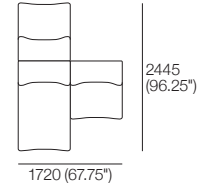

Chair

Top View

Side View

Chaise

Top View

Side View

Curve Corner

Top View

Front View

Side View

Package: A

Components: 2x Chair, 1x Chaise

Package: B

Components: 1x Chair, 2x Curve Corner

Package: C

Components: 3x Chair, 2x Curve Corner