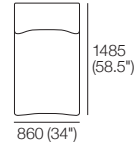

Chair

Top View

Side View

Chaise

Top View

Side View

Curve Corner

Top View

Front View

Side View

Package: A

Components: 2x Chair, 1x Chaise

Package: B

Components: 1x Chair, 2x Curve Corner

Package: C

Components: 3x Chair, 2x Curve Corner